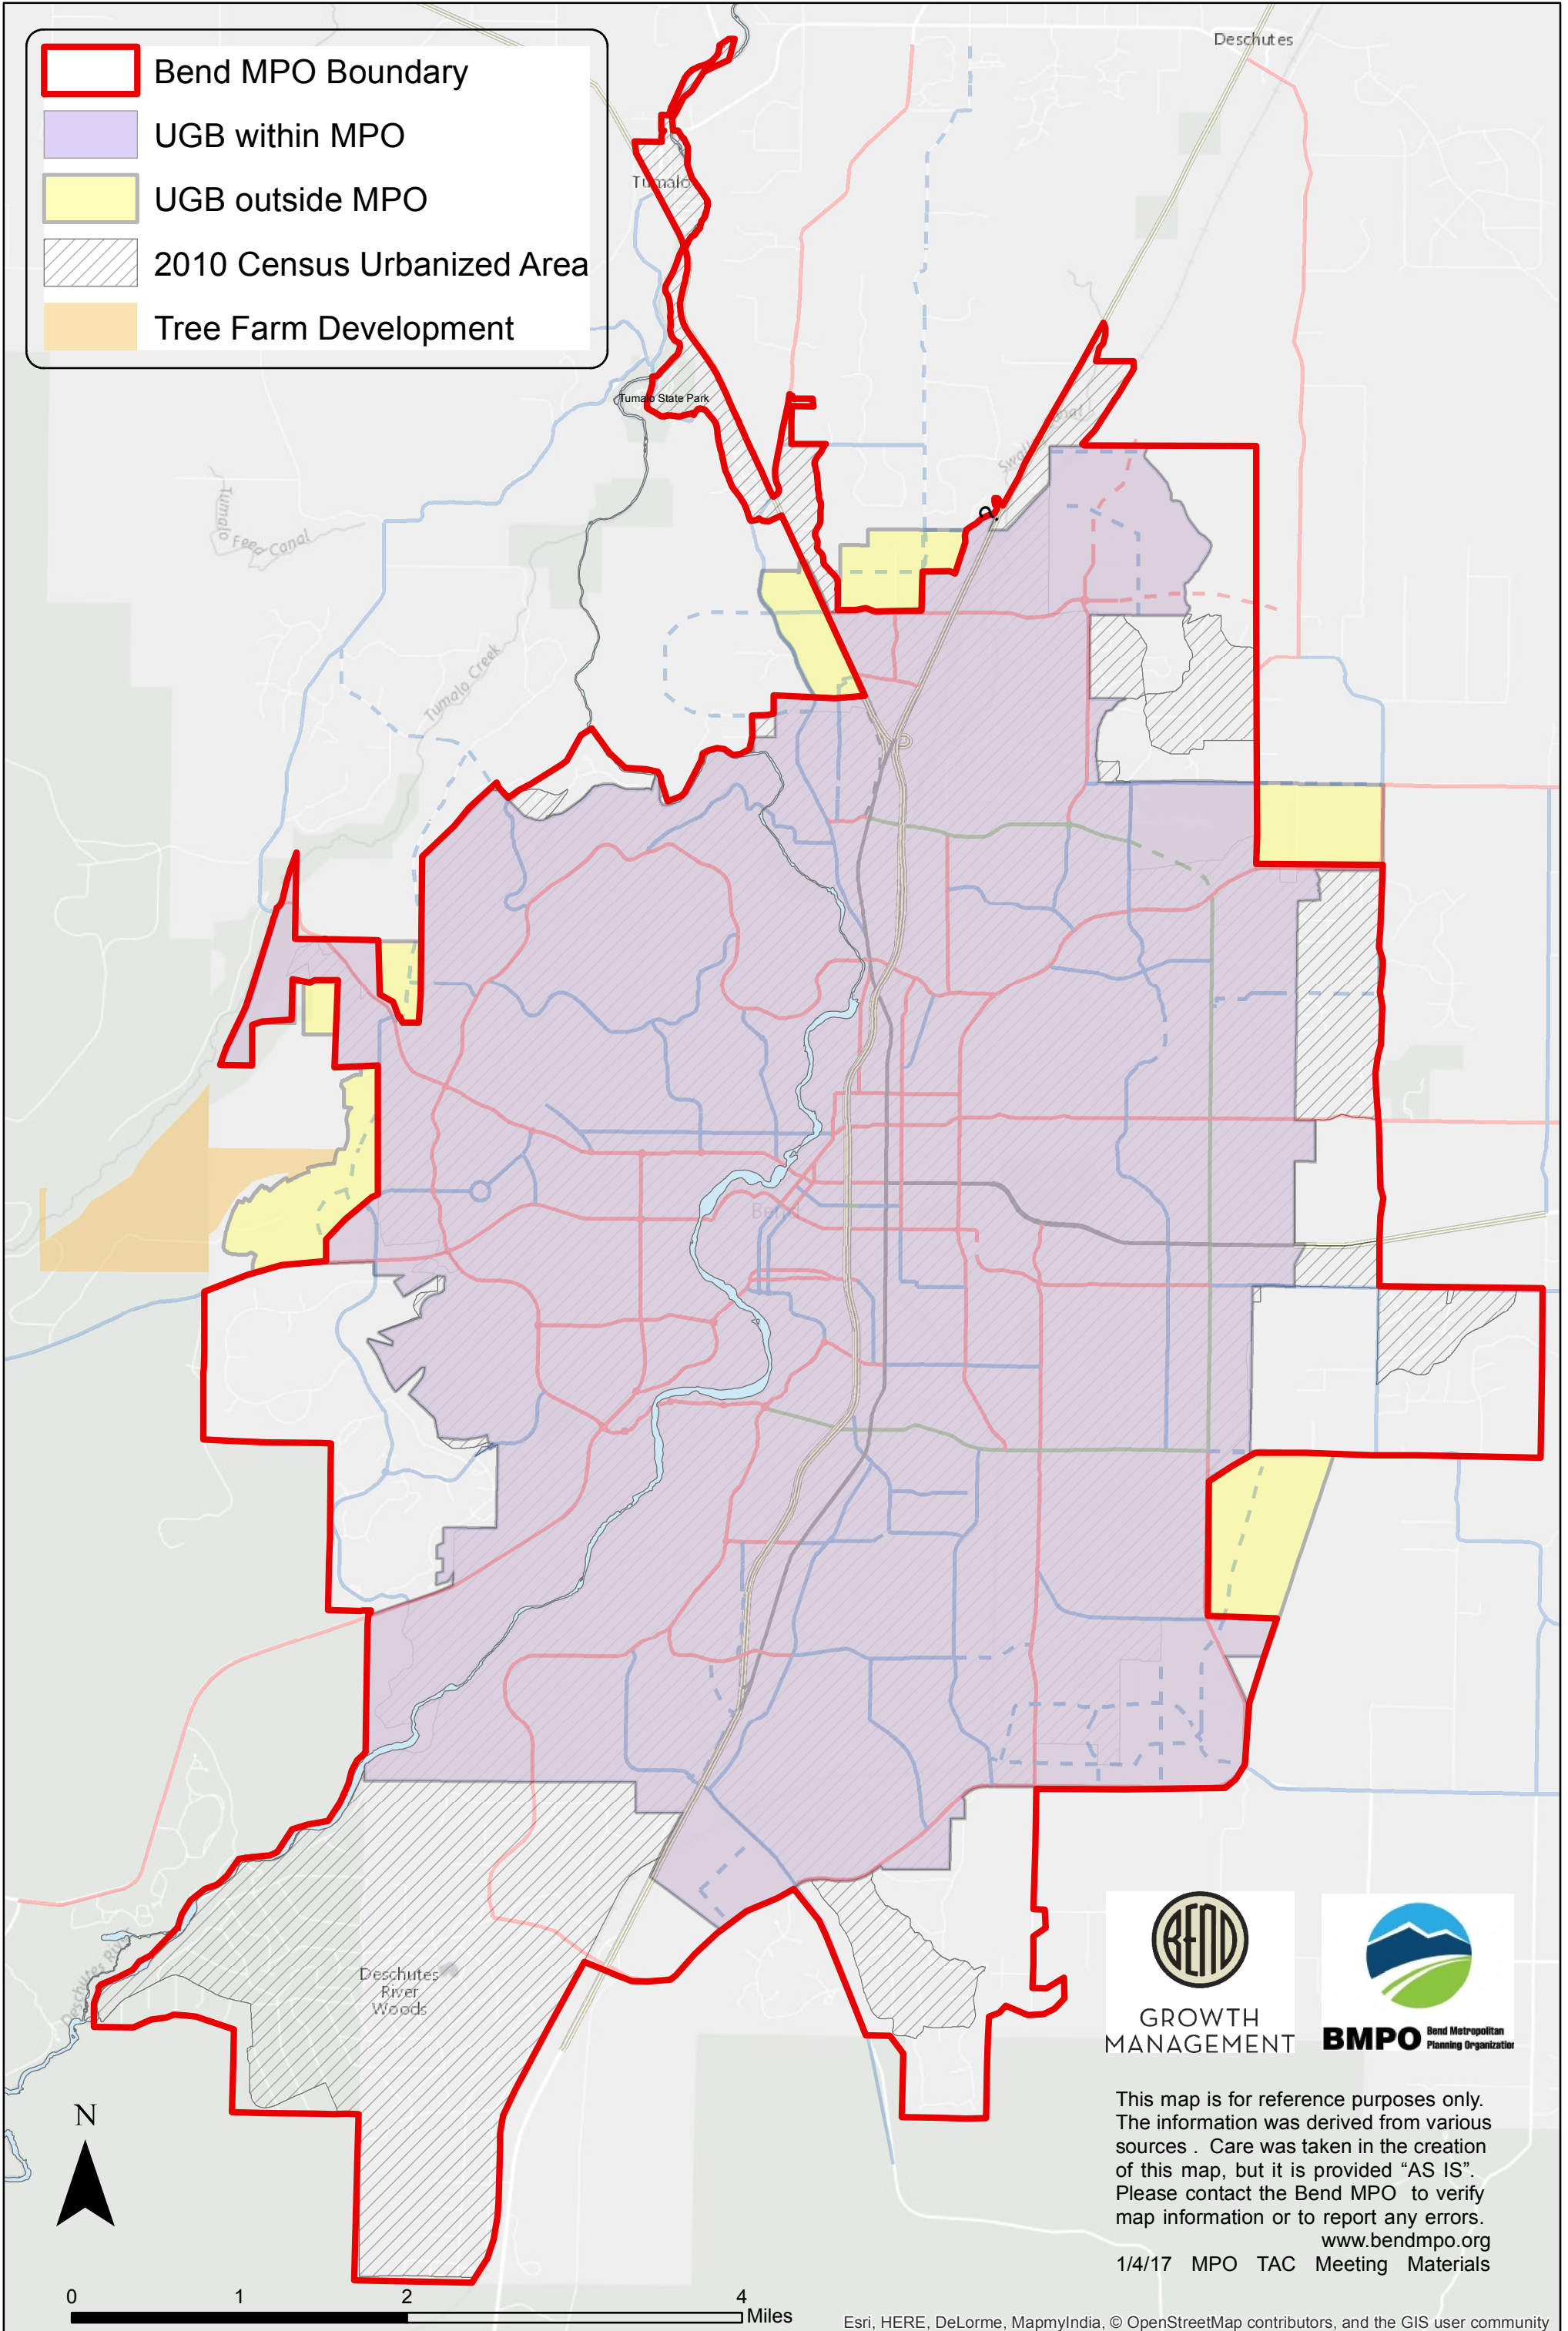

Bend UGB and MPO Boundaries

-  Bend MPO Boundary
-  UGB within MPO
-  UGB outside MPO
-  2010 Census Urbanized Area
-  Tree Farm Development

GROWTH
MANAGEMENT

BMPO Bend Metropolitan
Planning Organization

This map is for reference purposes only. The information was derived from various sources. Care was taken in the creation of this map, but it is provided "AS IS". Please contact the Bend MPO to verify map information or to report any errors.
www.bendmpo.org

1/4/17 MPO TAC Meeting Materials