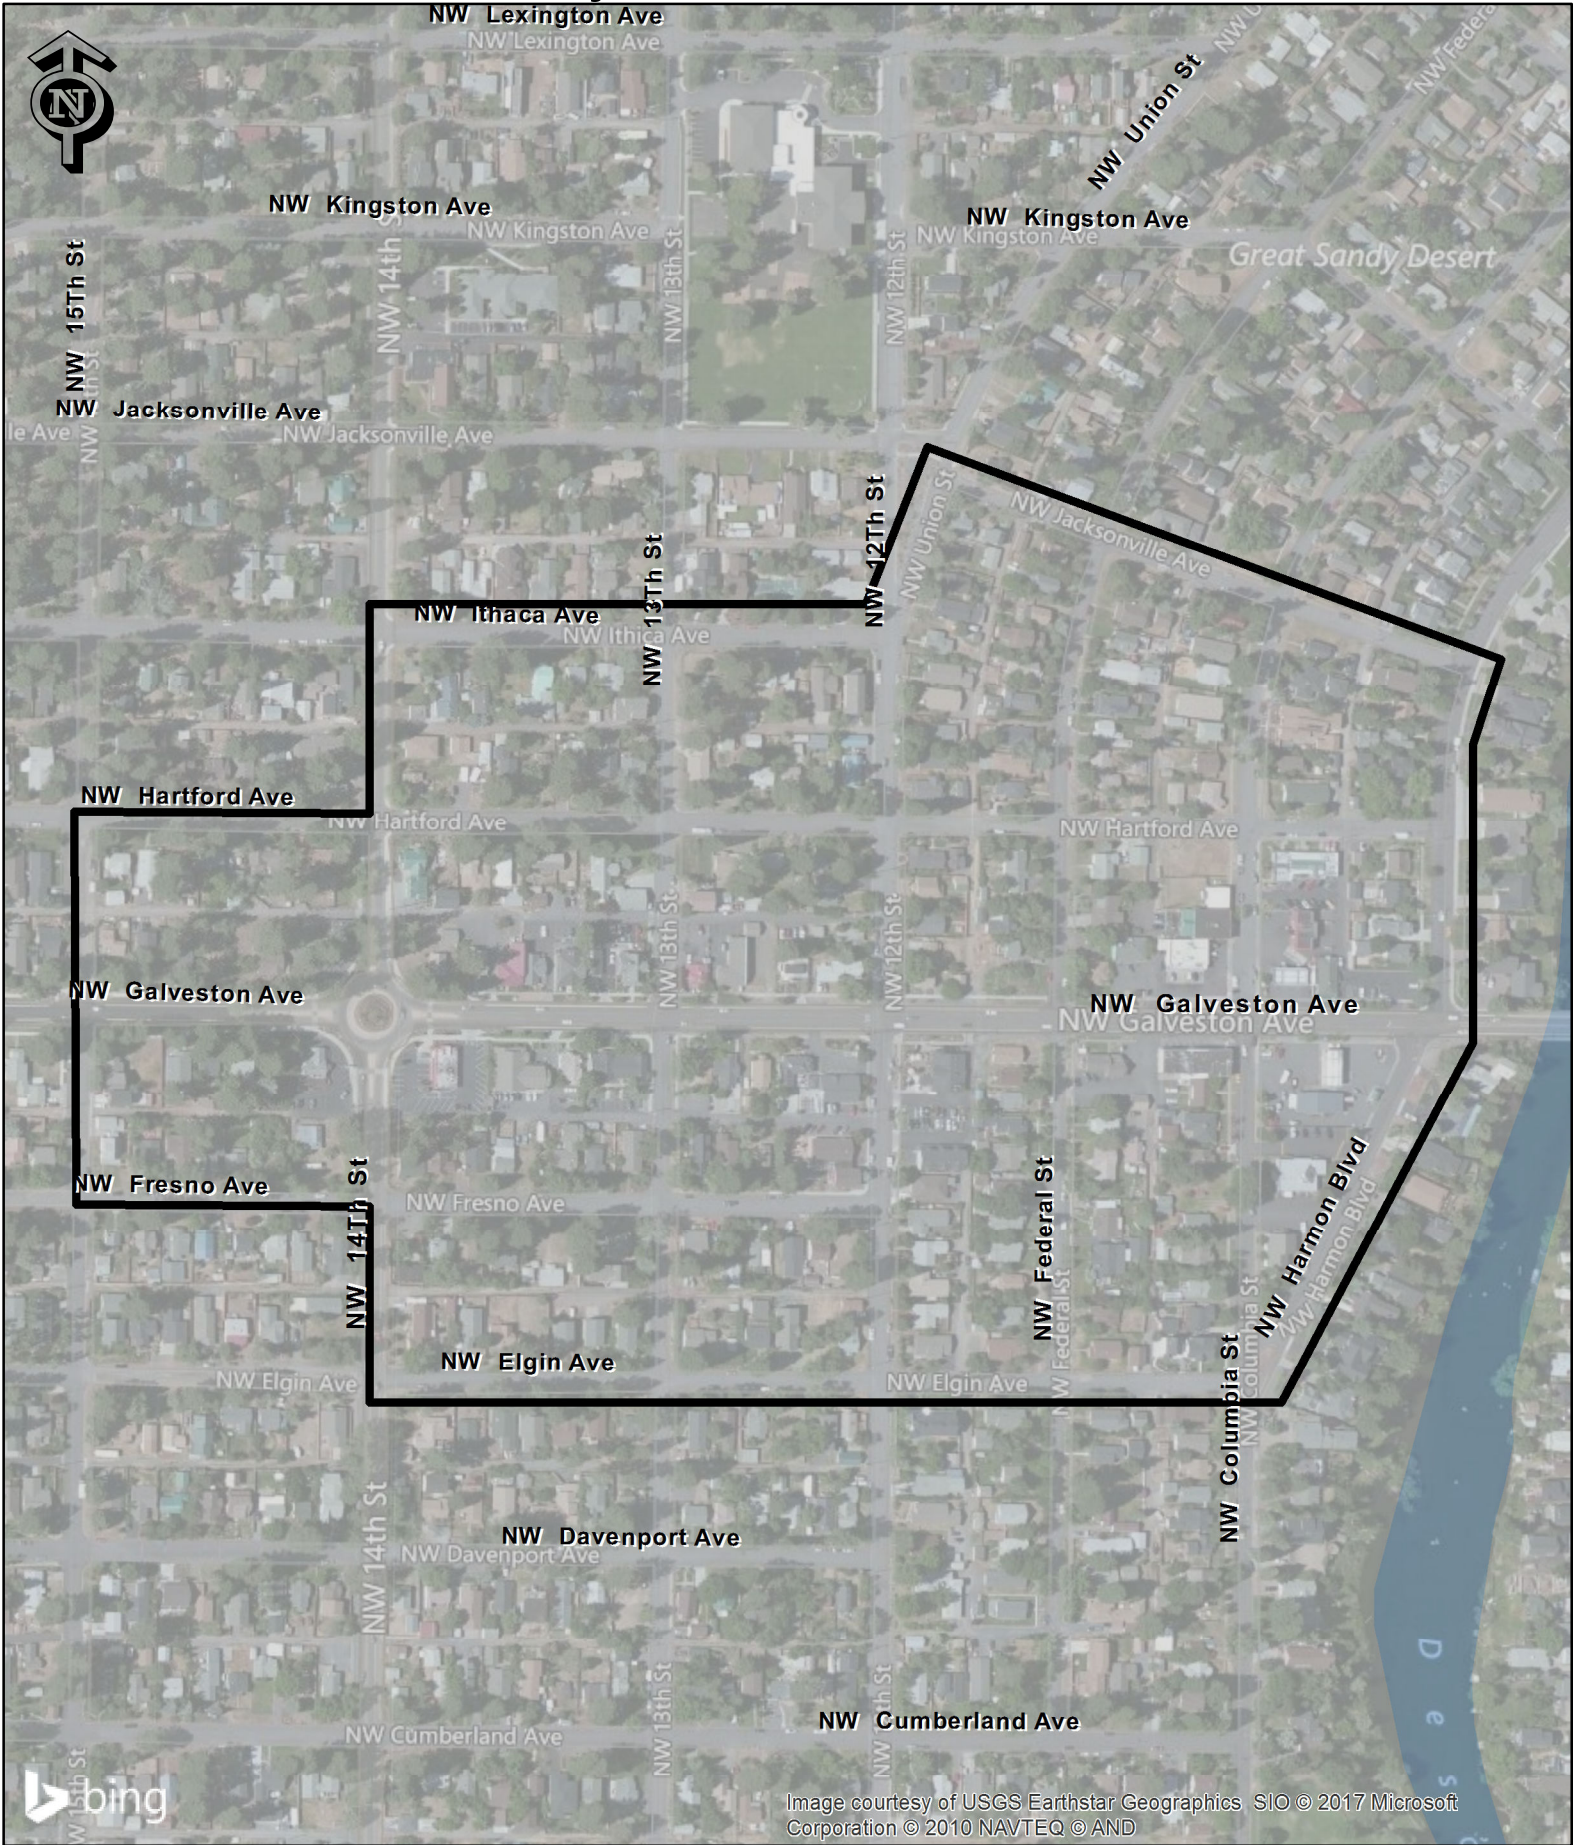

# City of Bend - Galveston

**Parking Data Collection**

**RICK WILLIAMS CONSULTING**  
Parking & Transportation

 Parking Study Area

2017

 Feet  
0 65 130 260 390 520