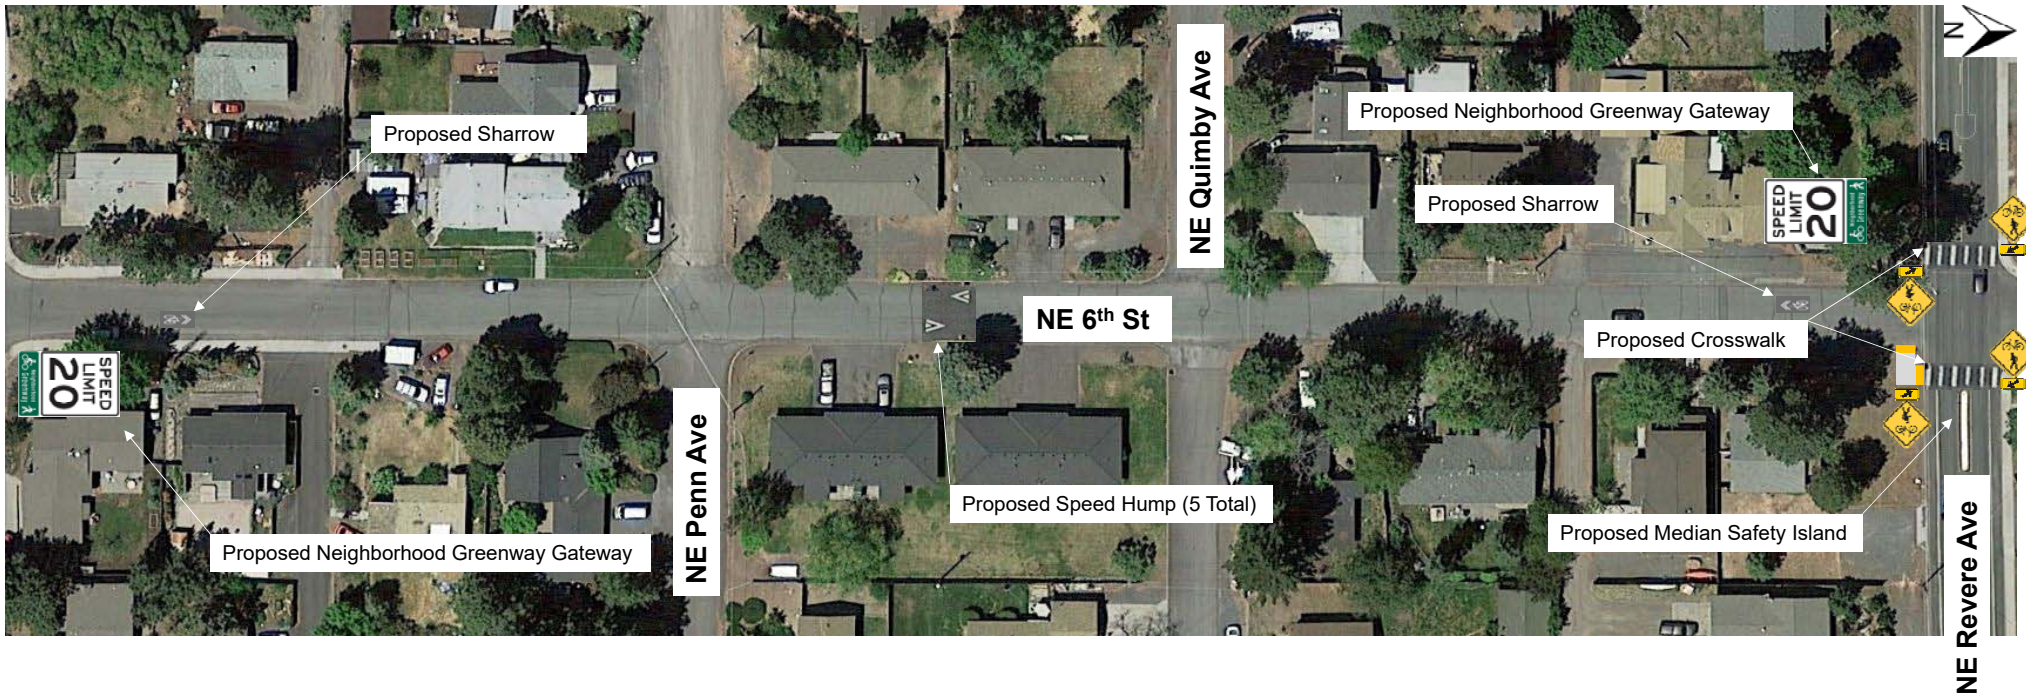

Speed Hump Example

Neighborhood Greenway Gateway Example

Crosswalk Example

Neighborhood Greenway Gateway Example

Median Safety Island Example

Neighborhood Greenway Gateway Example

Sharrow Example

Neighborhood Greenway Gateway Example

Speed Hump Example

Sharrow Example

Proposed Sharrow

NE Stalker Ct

NE Brush Ct

NE 6th St

NE Majesty Ln

Proposed Sharrow

NE Majesty Ln

Proposed Sharrows

Proposed Sharrows

NE Longfellow Ct

SPEED LIMIT 20

NE Butler Market Rd

NE Shelley Way

Proposed Neighborhood Greenway Gateway