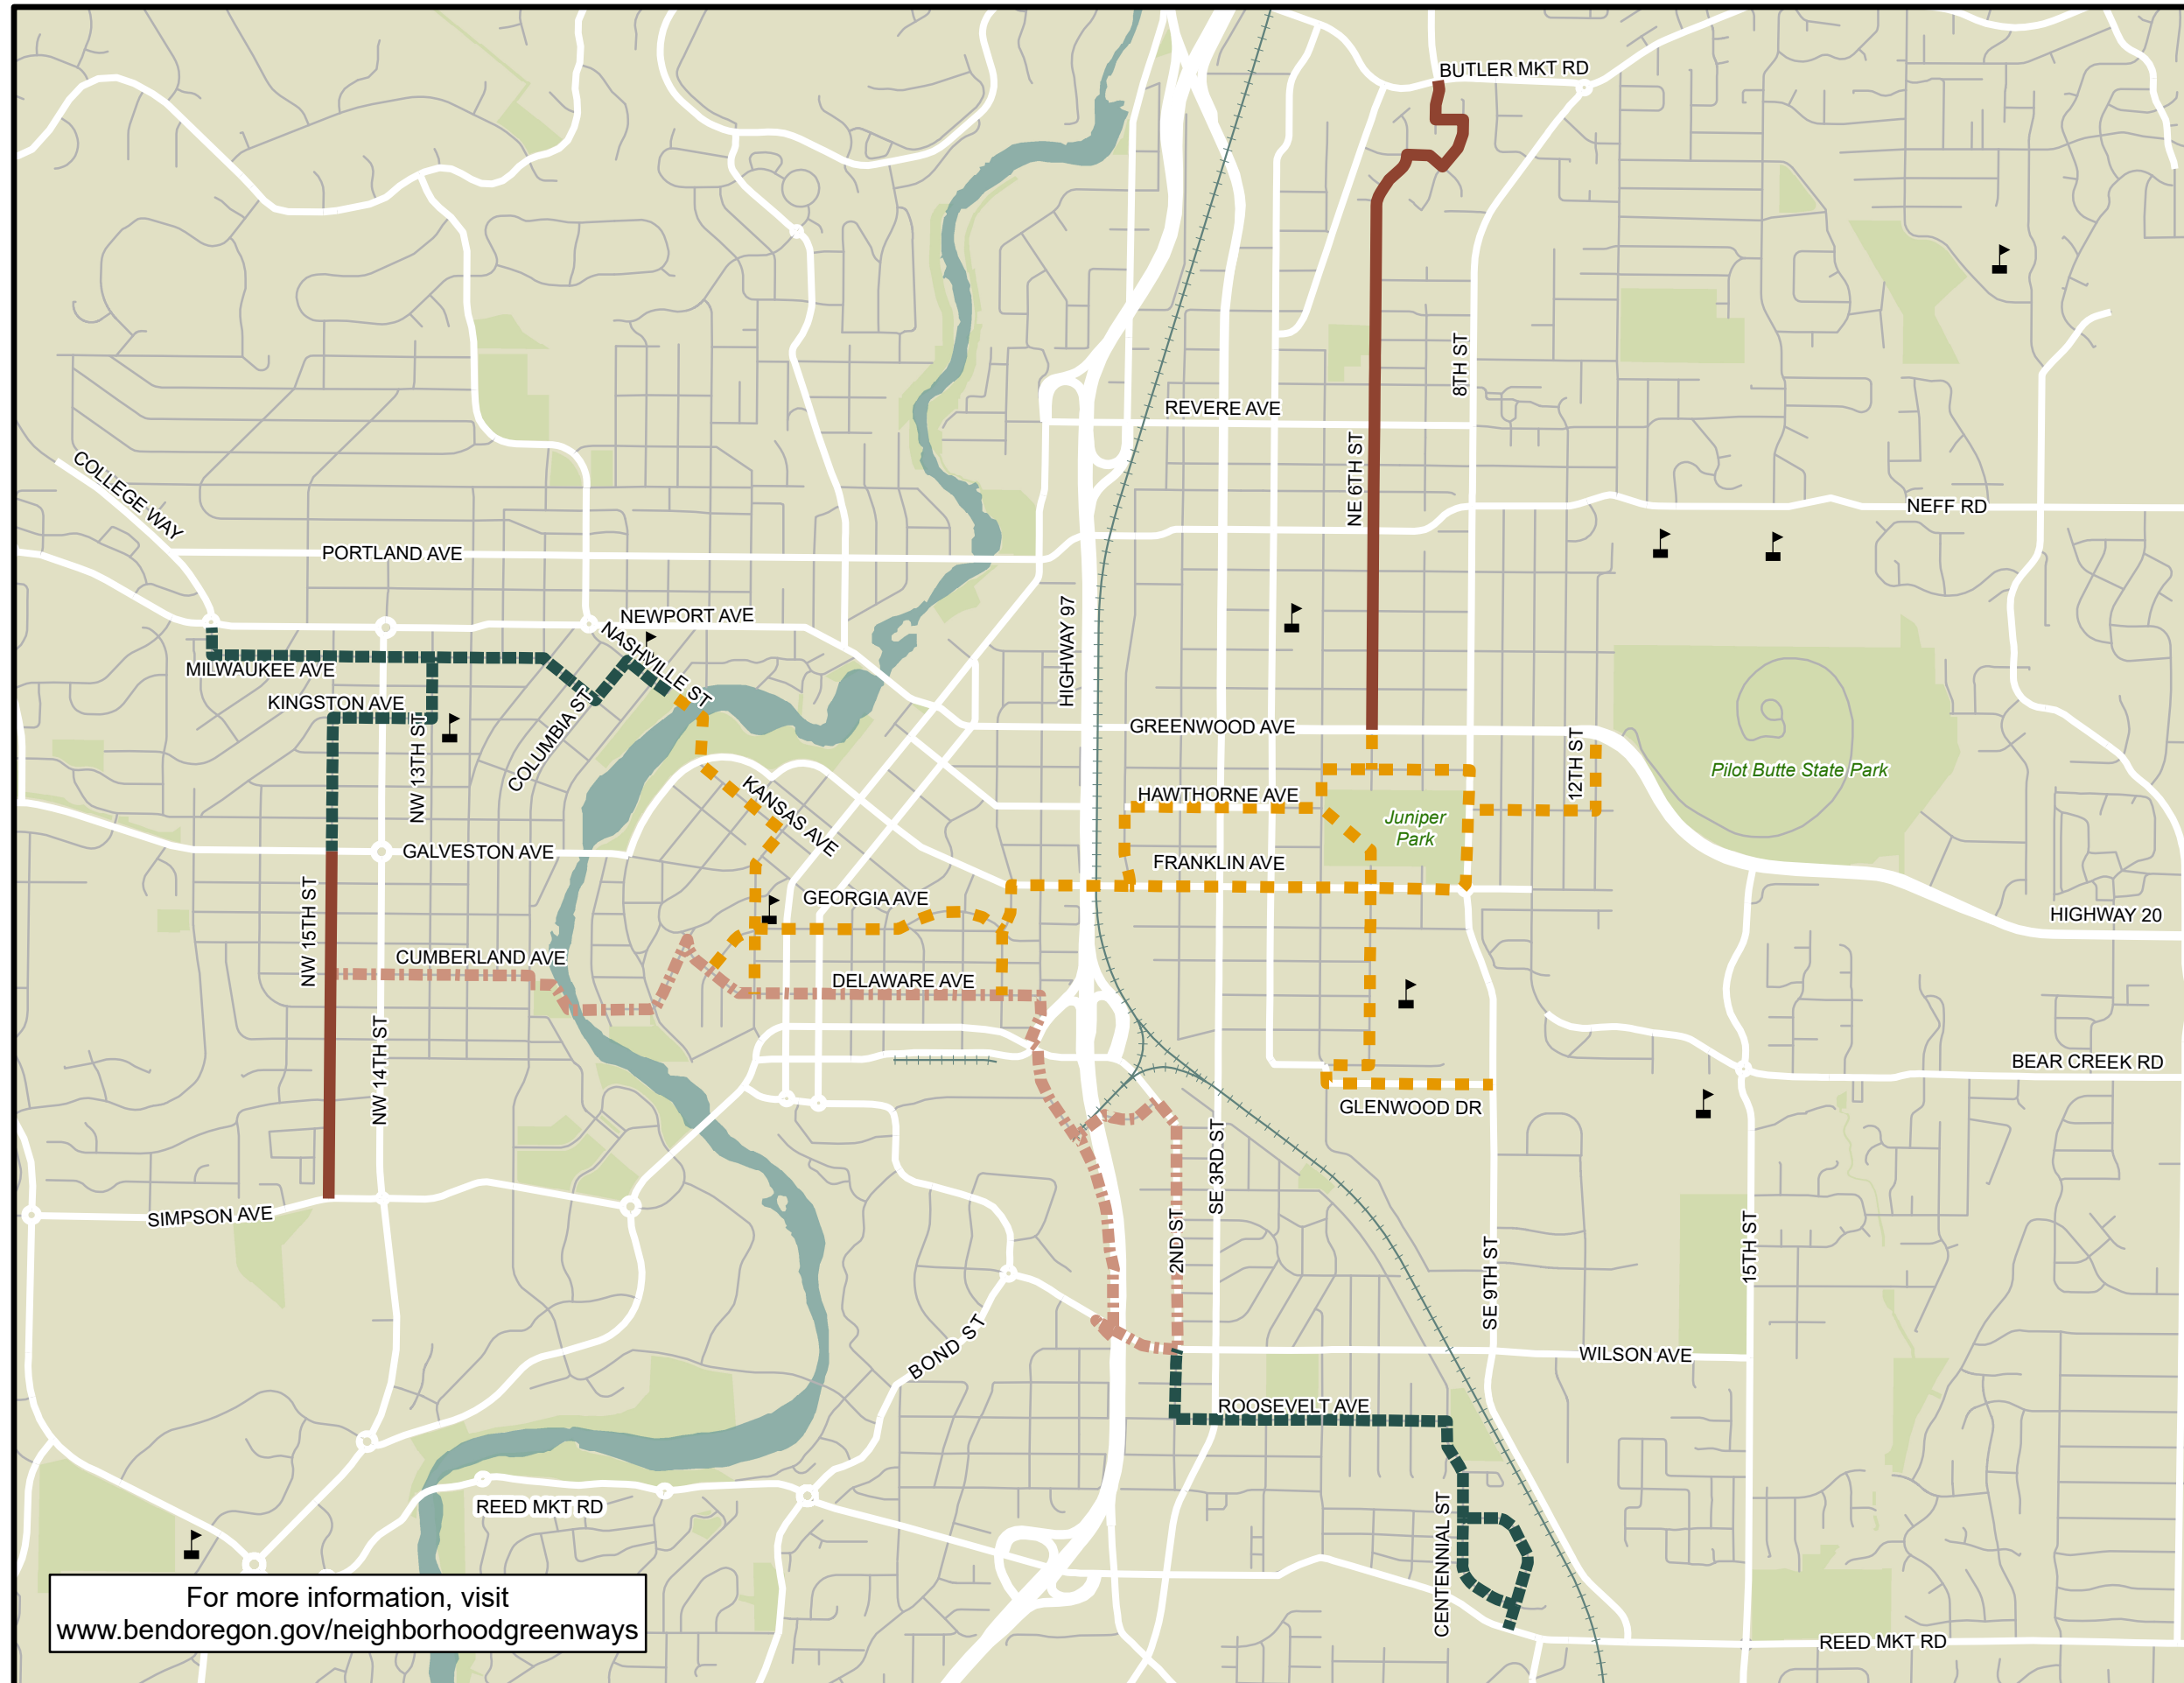

2019-2022 NEIGHBORHOOD GREENWAYS

Greenways

(Alignments subject to revision)

 Phase 1 (Completed)

 Phase 2

 Phase 3

 Phase 4

 Railroad

 Schools

 Deschutes River

 Parks

Map prepared by City of Bend
Print Date: Feb 5, 2020
Sources: City of Bend, Deschutes County

CITY OF BEND

This map is for reference purposes only. Care was taken in the creation of this map, but it is provided "AS IS." Please contact the City of Bend to verify map information or to report any errors.

For more information, visit
www.bendoregon.gov/neighborhoodgreenways