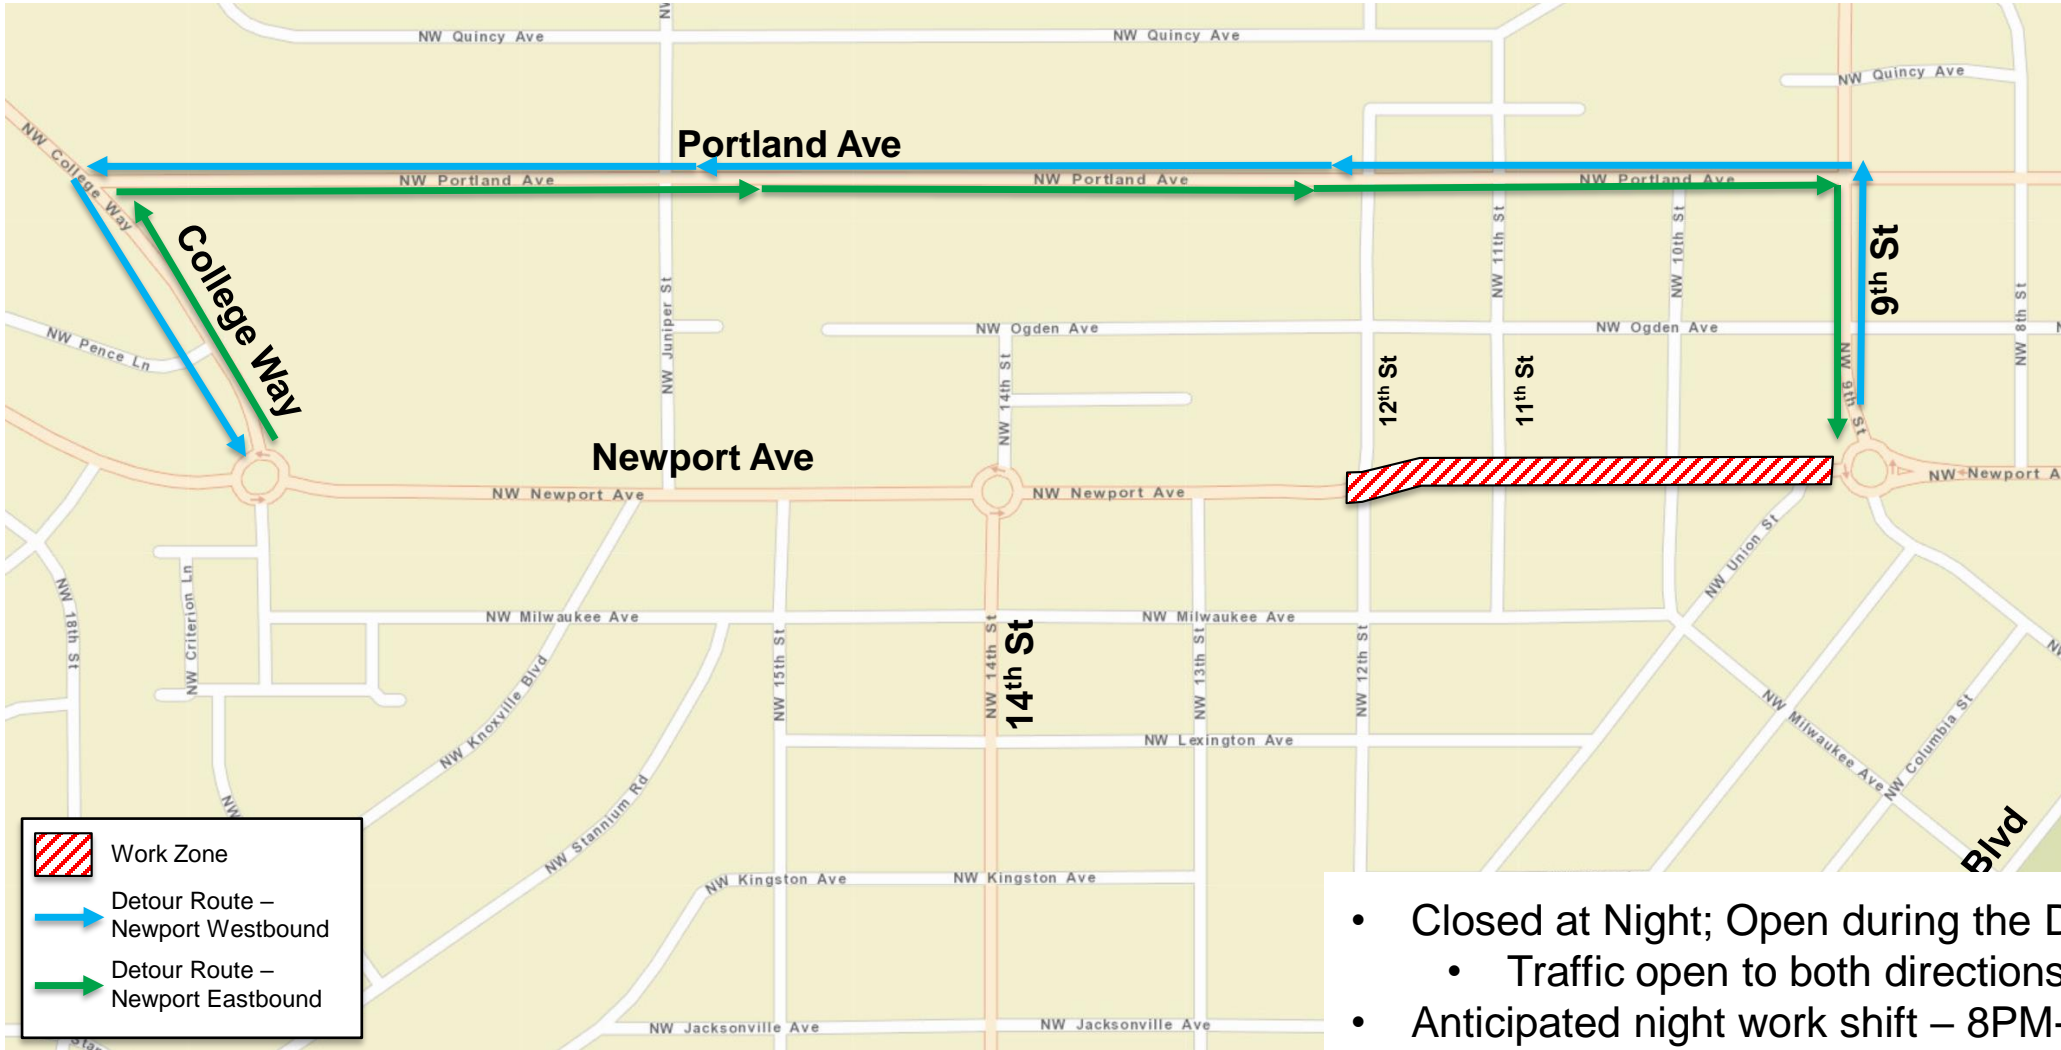

SEGMENT 2: 9TH ST. TO 12TH ST. – NIGHT WORK

JULY 2021 TO NOV. 2021

- Closed at Night; Open during the Day.
 - Traffic open to both directions during the day..
- Anticipated night work shift – 8PM-7AM