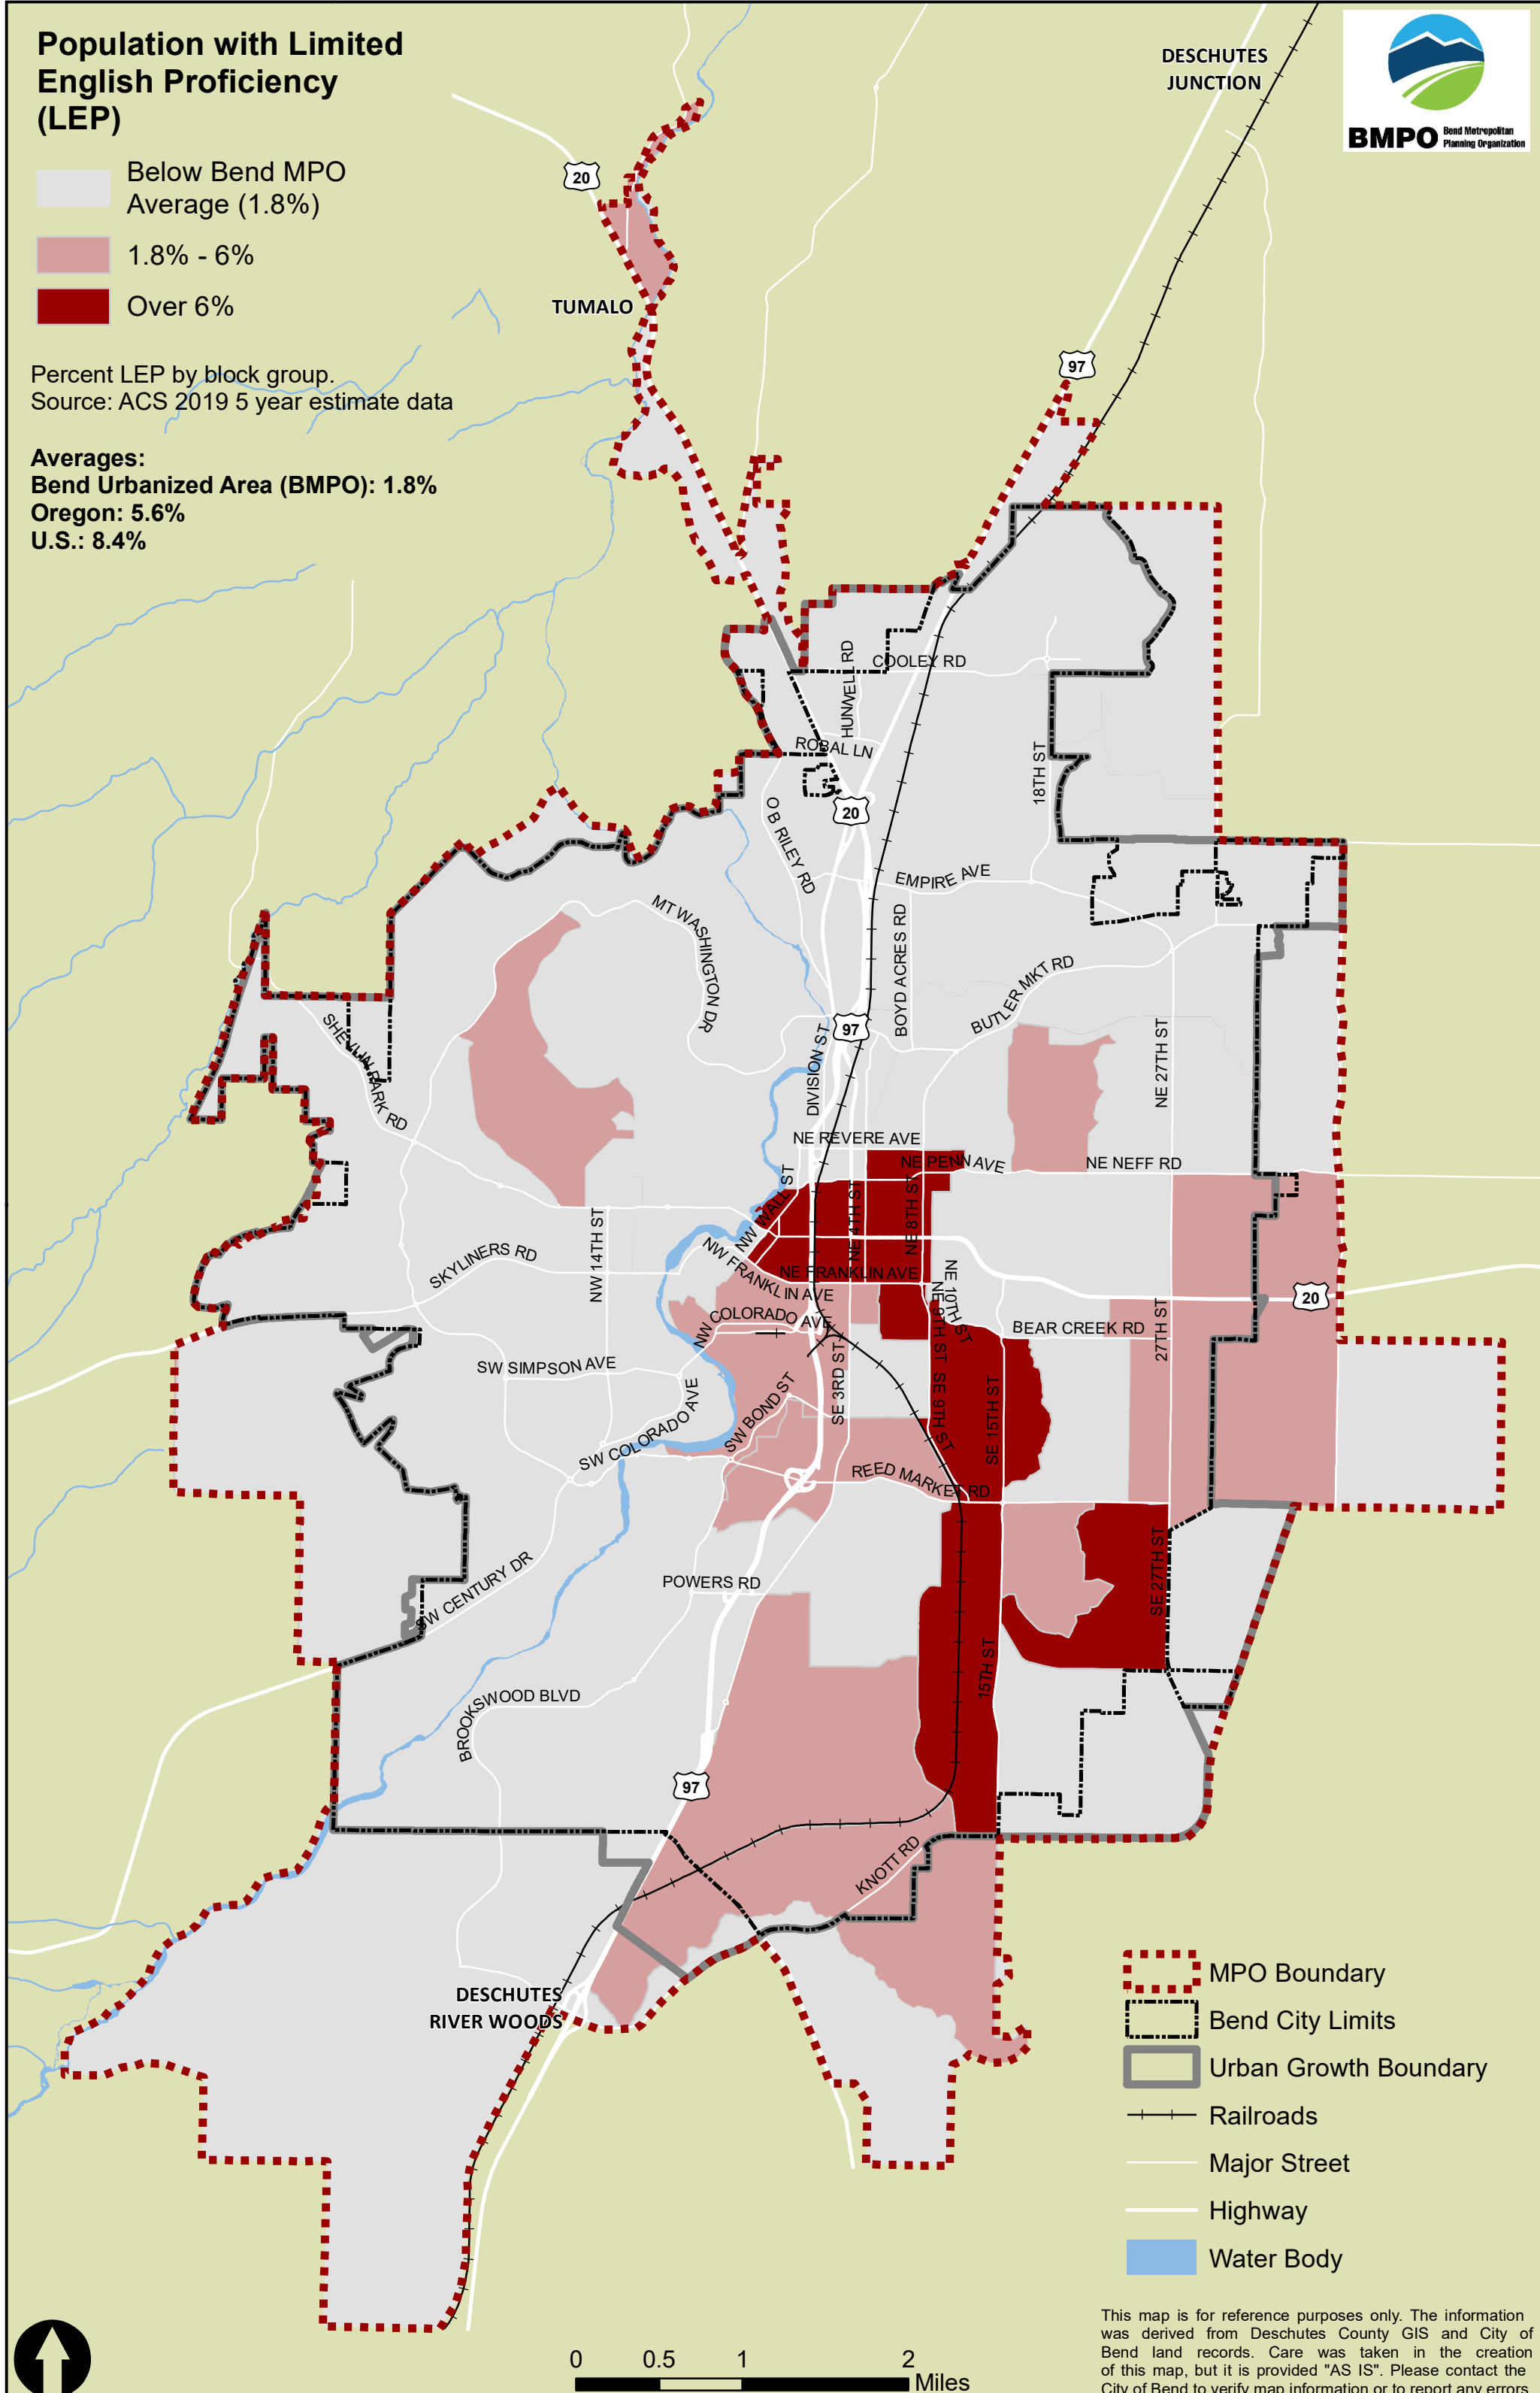

Population with Limited English Proficiency (LEP)

- Below Bend MPO Average (1.8%)
- 1.8% - 6%
- Over 6%

Percent LEP by block group.
Source: ACS 2019 5 year estimate data

Averages:
Bend Urbanized Area (BMPO): 1.8%
Oregon: 5.6%
U.S.: 8.4%

- MPO Boundary
- Bend City Limits
- Urban Growth Boundary
- Railroads
- Major Street
- Highway
- Water Body

This map is for reference purposes only. The information was derived from Deschutes County GIS and City of Bend land records. Care was taken in the creation of this map, but it is provided "AS IS". Please contact the City of Bend to verify map information or to report any errors.