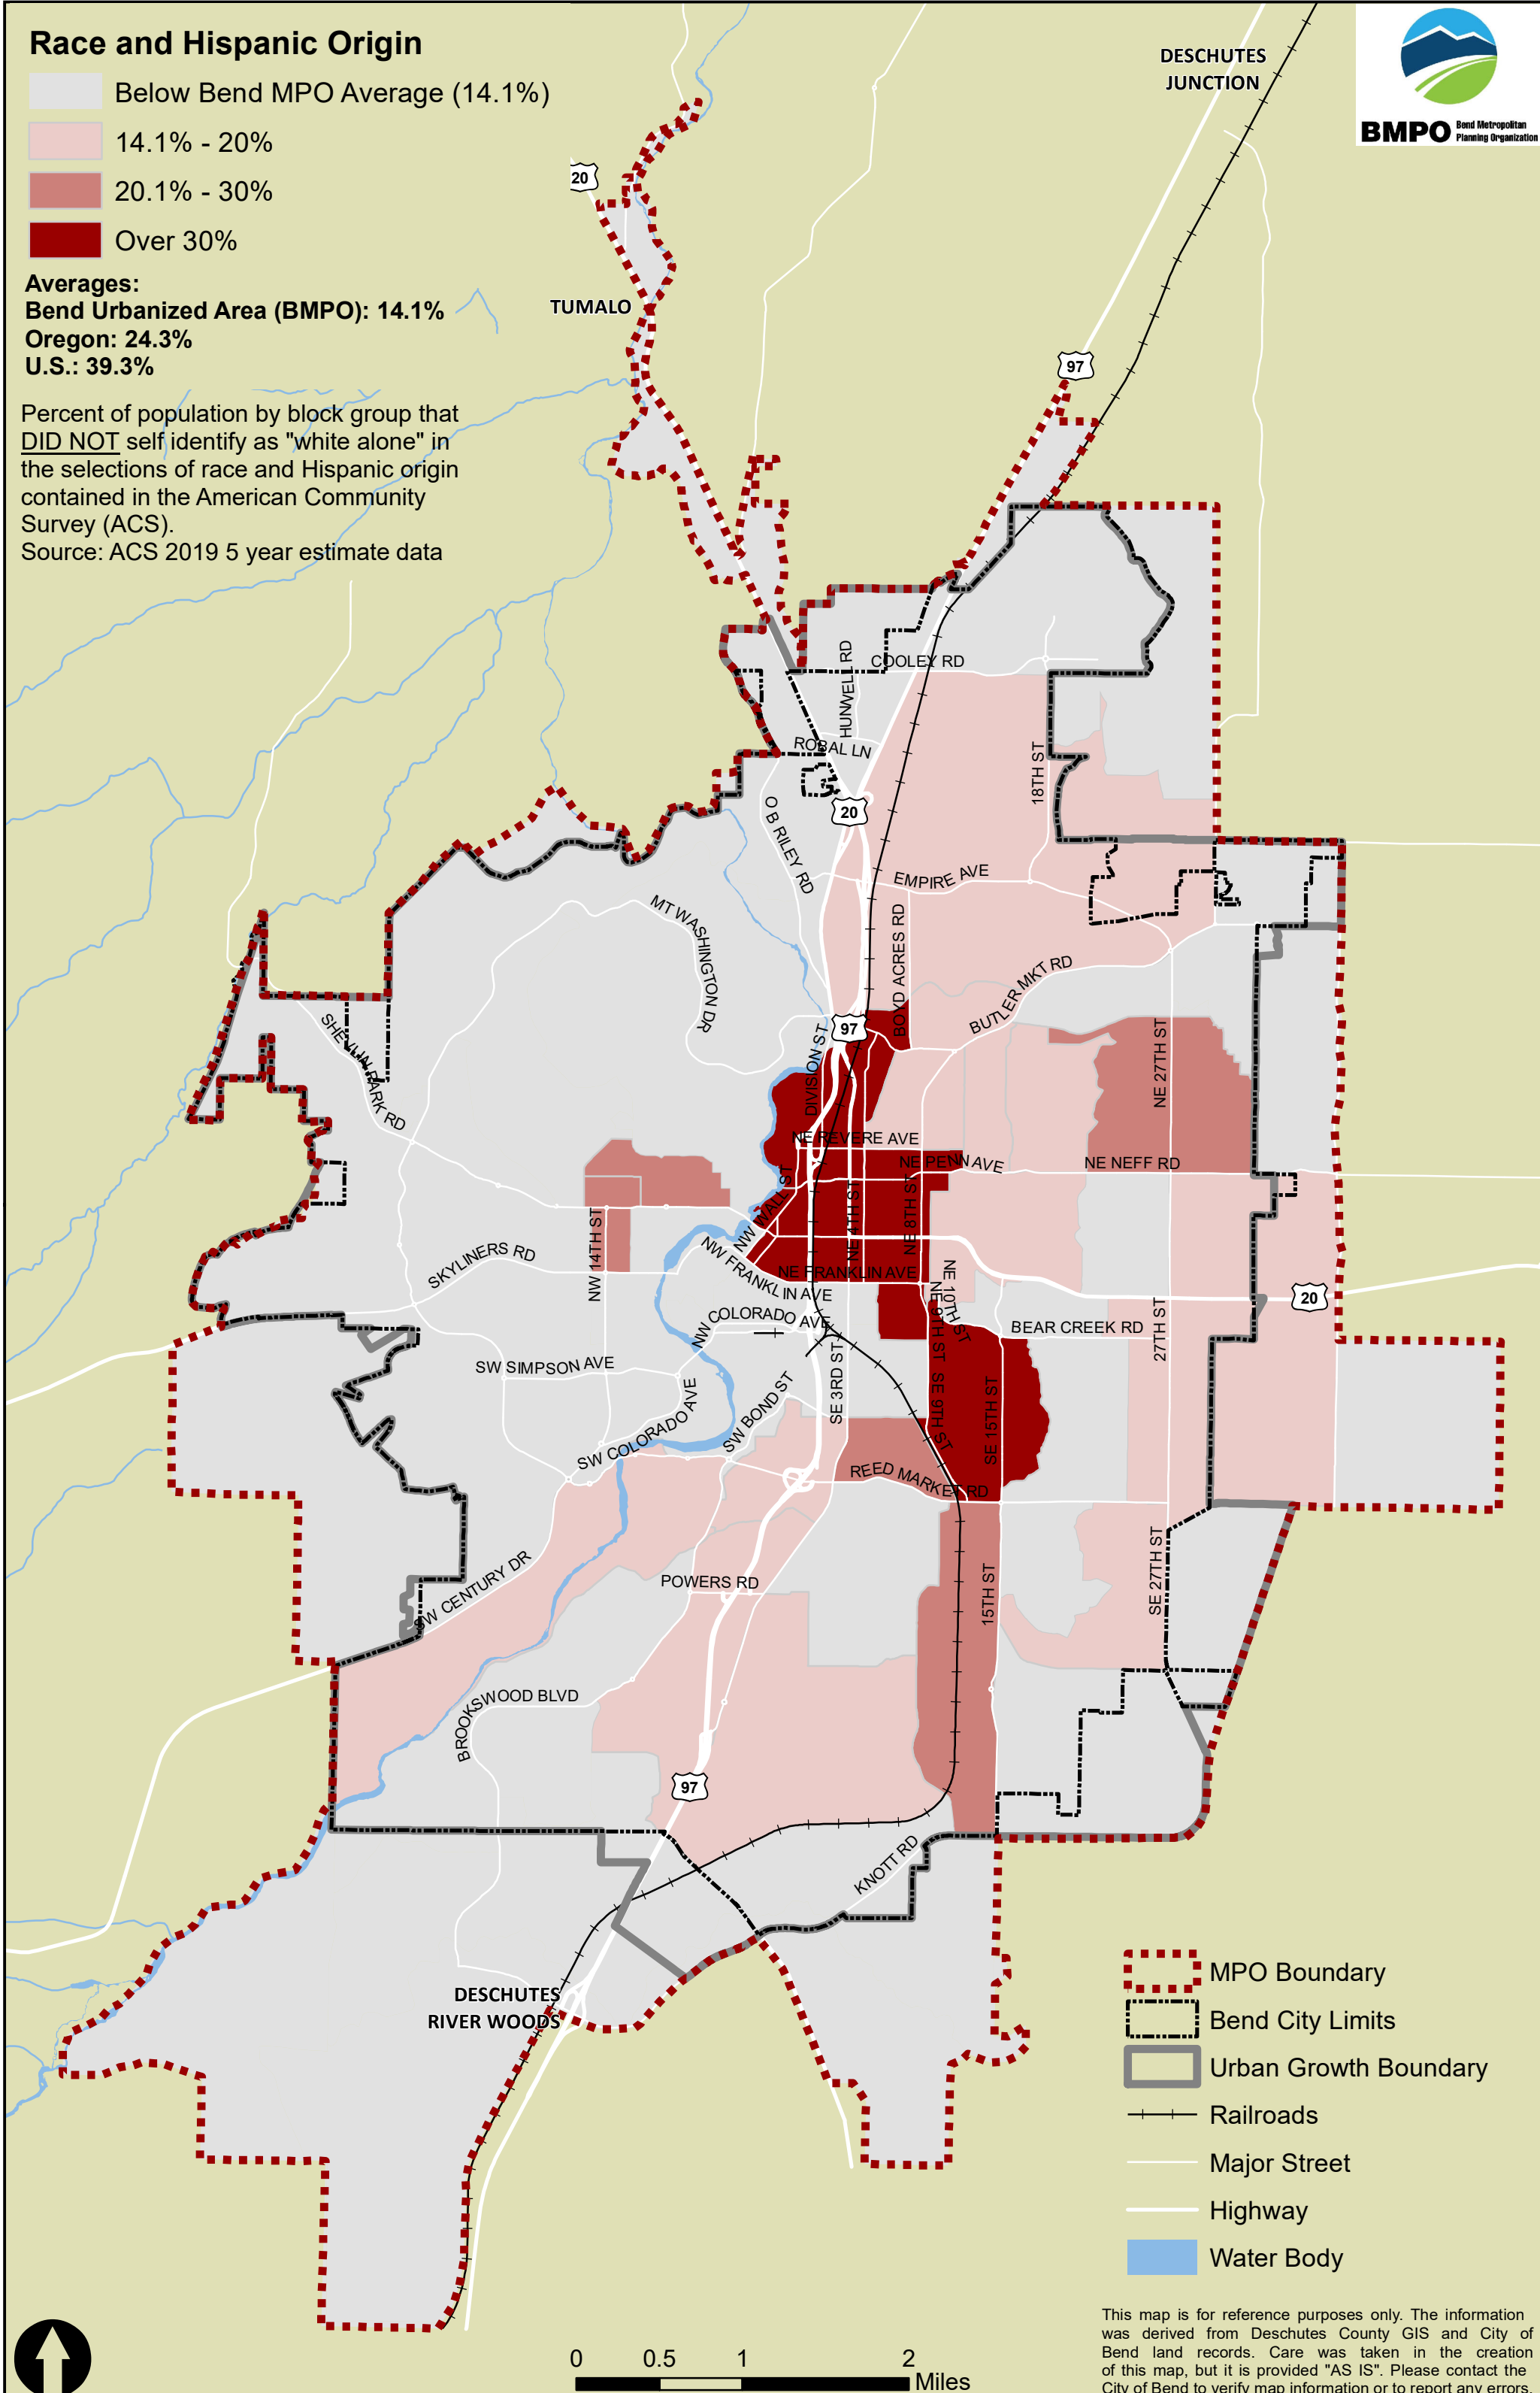

BMPO Bend Metropolitan Planning Organization

Race and Hispanic Origin

- Below Bend MPO Average (14.1%)
- 14.1% - 20%
- 20.1% - 30%
- Over 30%

Averages:
Bend Urbanized Area (BMPO): 14.1%
Oregon: 24.3%
U.S.: 39.3%

Percent of population by block group that DID NOT self identify as "white alone" in the selections of race and Hispanic origin contained in the American Community Survey (ACS).
 Source: ACS 2019 5 year estimate data

- MPO Boundary
- Bend City Limits
- Urban Growth Boundary
- Railroads
- Major Street
- Highway
- Water Body

This map is for reference purposes only. The information was derived from Deschutes County GIS and City of Bend land records. Care was taken in the creation of this map, but it is provided "AS IS". Please contact the City of Bend to verify map information or to report any errors.