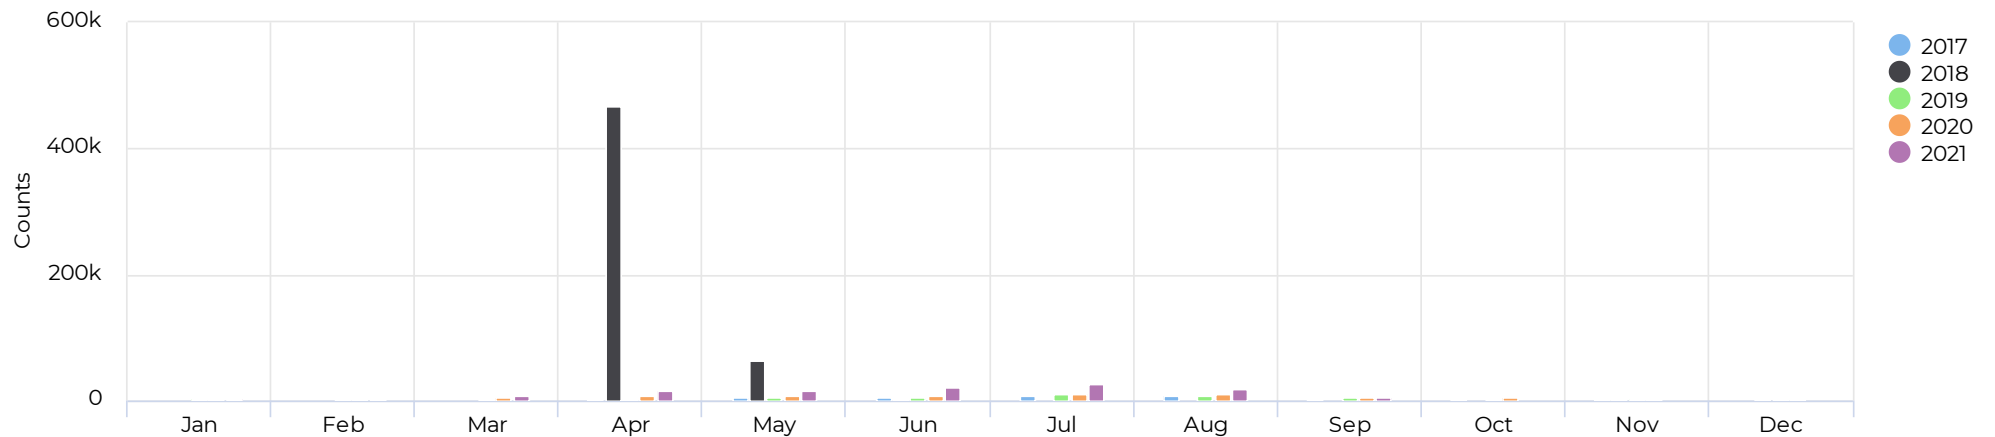

13,133

Distribution by User Type

📅 09/28/2020 → 09/27/2021

Galveston Ave. Bridge (Southside)

April 20, 2017 → September 28, 2021

Last Week Compared to Previous Year

📅 09/20/2021 → 09/26/2021

📈 Compared to 09/21/2020 → 09/27/2020

Galveston Ave. Bridge (Southside)

April 20, 2017 → September 28, 2021

Last Week - Total Traffic by Hour

📅 09/20/2021 → 09/26/2021

Traffic by Hour

📅 09/28/2020 → 09/27/2021

Galveston Ave. Bridge (Southside)

April 20, 2017 → September 28, 2021

Average of Vehicle traffic by month

📅 Whole Period

Comparison by Month

Galveston Ave. Bridge (Southside)

April 20, 2017 → September 28, 2021

Comparison by Month - Bike Activity

Comparison by Month - Pedestrian Activity

Galveston Ave. Bridge (Southside)

April 20, 2017 → September 28, 2021

Weekly Comparison of Traffic Volumes

📅 09/28/2020 → 09/27/2021

Galveston Ave. Bridge (Southside)

April 20, 2017 → September 28, 2021

Daily Totals