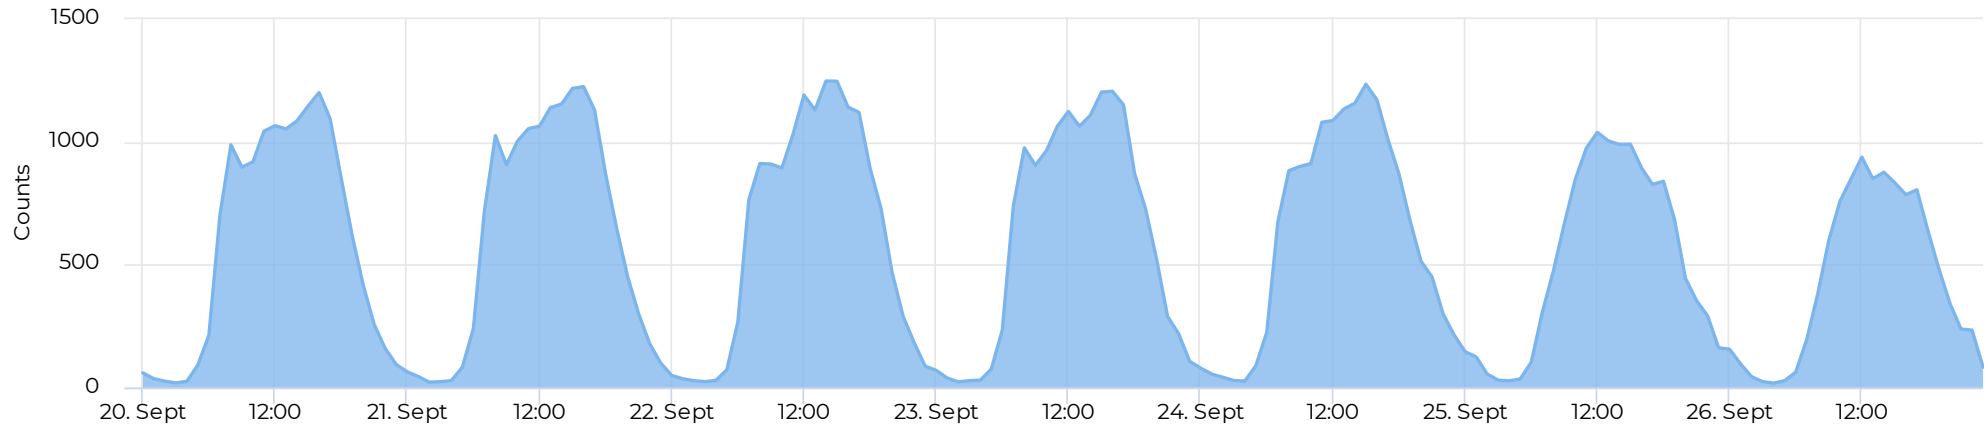

2,256

September 2018

📅 1 periods

Daily Average

0

September 2017

📅 1 periods

Daily Average

13,133

Distribution by User Type

📅 09/28/2020 → 09/27/2021

Galveston Ave. Bridge (Southside)

April 20, 2017 → September 28, 2021

Last Week Compared to Previous Year

📅 09/20/2021 → 09/26/2021

📈 Compared to 09/21/2020 → 09/27/2020

Galveston Ave. Bridge (Southside)

April 20, 2017 → September 28, 2021

Last Week - Total Traffic by Hour

📅 09/20/2021 → 09/26/2021

Traffic by Hour

📅 09/28/2020 → 09/27/2021

Galveston Ave. Bridge (Southside)

April 20, 2017 → September 28, 2021

Average of Vehicle traffic by month

📅 Whole Period

Comparison by Month

Galveston Ave. Bridge (Southside)

April 20, 2017 → September 28, 2021

Comparison by Month - Bike Activity

Comparison by Month - Pedestrian Activity