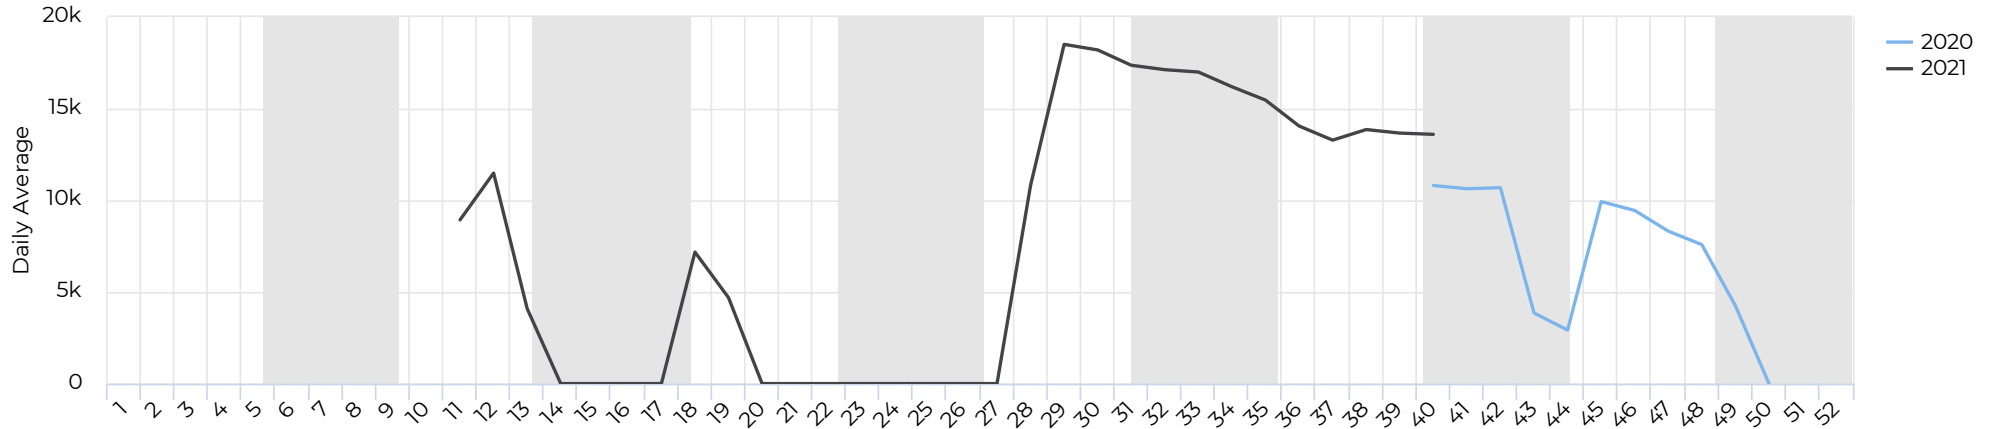

Galveston Ave. Bridge (Southside)

April 20, 2017 → September 28, 2021

Last Week - Total Traffic by Hour

📅 09/20/2021 → 09/26/2021

Traffic by Hour

📅 09/28/2020 → 09/27/2021

Galveston Ave. Bridge (Southside)

April 20, 2017 → September 28, 2021

Average of Vehicle traffic by month

📅 Whole Period

Comparison by Month

Galveston Ave. Bridge (Southside)

April 20, 2017 → September 28, 2021

Comparison by Month - Bike Activity

Comparison by Month - Pedestrian Activity

Galveston Ave. Bridge (Southside)

April 20, 2017 → September 28, 2021

Weekly Comparison of Traffic Volumes

📅 09/28/2020 → 09/27/2021

Galveston Ave. Bridge (Southside)

April 20, 2017 → September 28, 2021

Daily Totals

📅 09/21/2021 → 09/27/2021

Time	Galveston Ave. Bridge (Southside) Galveston Ave. Bridge (Southside) Pedestrian	Galveston Ave. Bridge (Southside) Galveston Ave. Bridge (Southside) Car	Galveston Ave. Bridge (Southside) Galveston Ave. Southside Cyclists Eastbound
Tue Sep 21, 2021	211	14,695	146
Wed Sep 22, 2021	146	14,743	148
Thu Sep 23, 2021	144	14,741	145
Fri Sep 24, 2021	184	14,813	182
Sat Sep 25, 2021	206	12,312	147
Sun Sep 26, 2021	269	10,316	144
Mon Sep 27, 2021	92	13,601	66