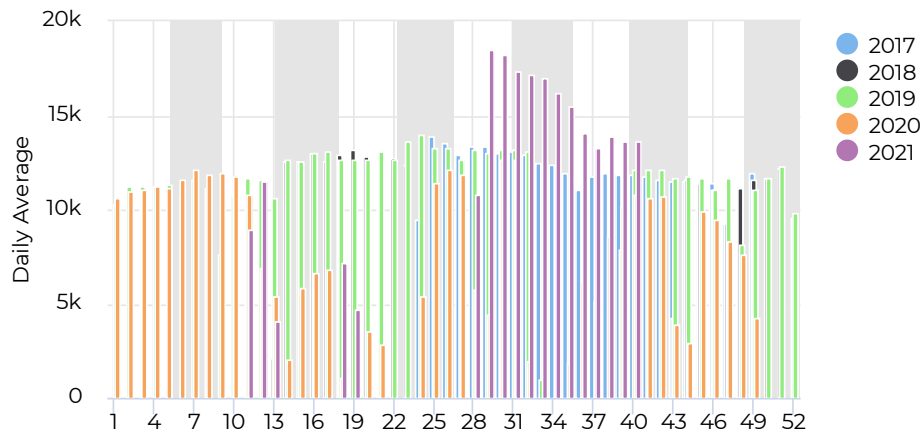

City of Bend

GROWTH
MANAGEMENT

Anderson Jovi
09/28/2021

Galveston Ave. Bridge (Southside)

April 20, 2017 → September 28, 2021

Location

Weekly Comparison of Traffic Volumes

Whole Period

Last Week

09/21/2021 → 09/27/2021

Daily Average

13,603

+33.0%

Compared to 09/22/2020 → 09/28/2020

Last Week

09/21/2021 → 09/27/2021

Peak Day

Friday
Sep 24, 2021

14,813

Past 30 Days

08/28/2021 → 09/27/2021

Daily Average

13,645

September 2020

1 periods

Daily Average

7,941

Galveston Ave. Bridge (Southside)

April 20, 2017 → September 28, 2021

September 2019

📅 1 periods

Daily Average