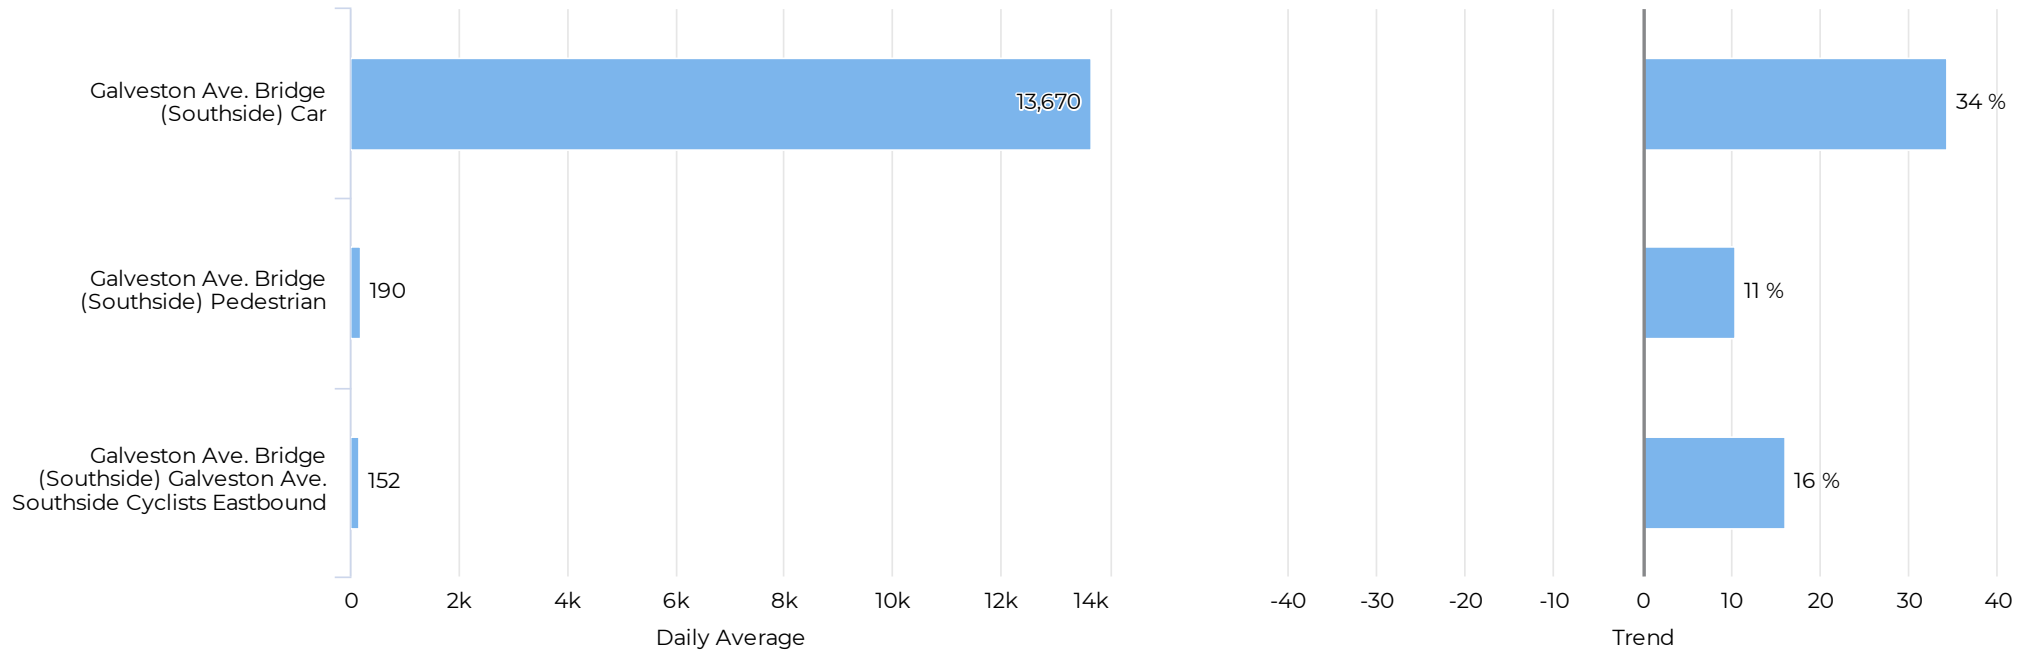

13,133

Distribution by User Type

📅 09/28/2020 → 09/27/2021

Galveston Ave. Bridge (Southside)

April 20, 2017 → September 28, 2021

Last Week Compared to Previous Year

📅 09/20/2021 → 09/26/2021

📈 Compared to 09/21/2020 → 09/27/2020

Galveston Ave. Bridge (Southside)

April 20, 2017 → September 28, 2021

Last Week - Total Traffic by Hour

📅 09/20/2021 → 09/26/2021

Traffic by Hour

📅 09/28/2020 → 09/27/2021

Galveston Ave. Bridge (Southside)

April 20, 2017 → September 28, 2021

Average of Vehicle traffic by month

📅 Whole Period

Comparison by Month

Galveston Ave. Bridge (Southside)

April 20, 2017 → September 28, 2021

Comparison by Month - Bike Activity

Comparison by Month - Pedestrian Activity