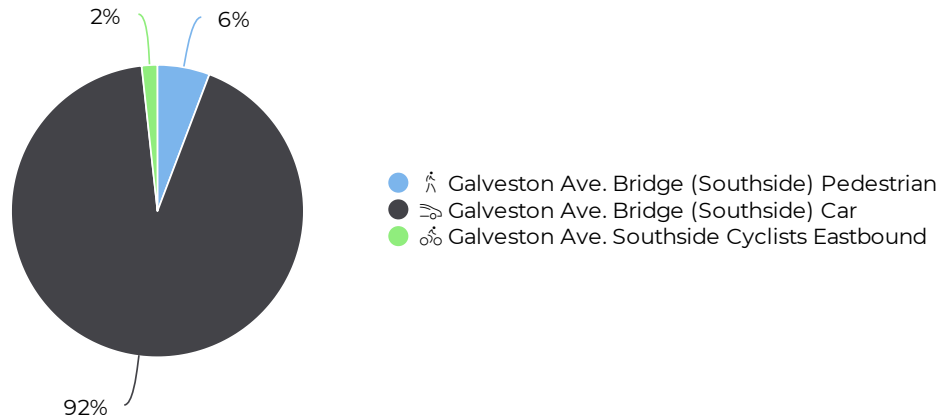

13,133

Distribution by User Type

📅 09/28/2020 → 09/27/2021

Galveston Ave. Bridge (Southside)

April 20, 2017 → September 28, 2021

Last Week Compared to Previous Year

📅 09/20/2021 → 09/26/2021

📈 Compared to 09/21/2020 → 09/27/2020