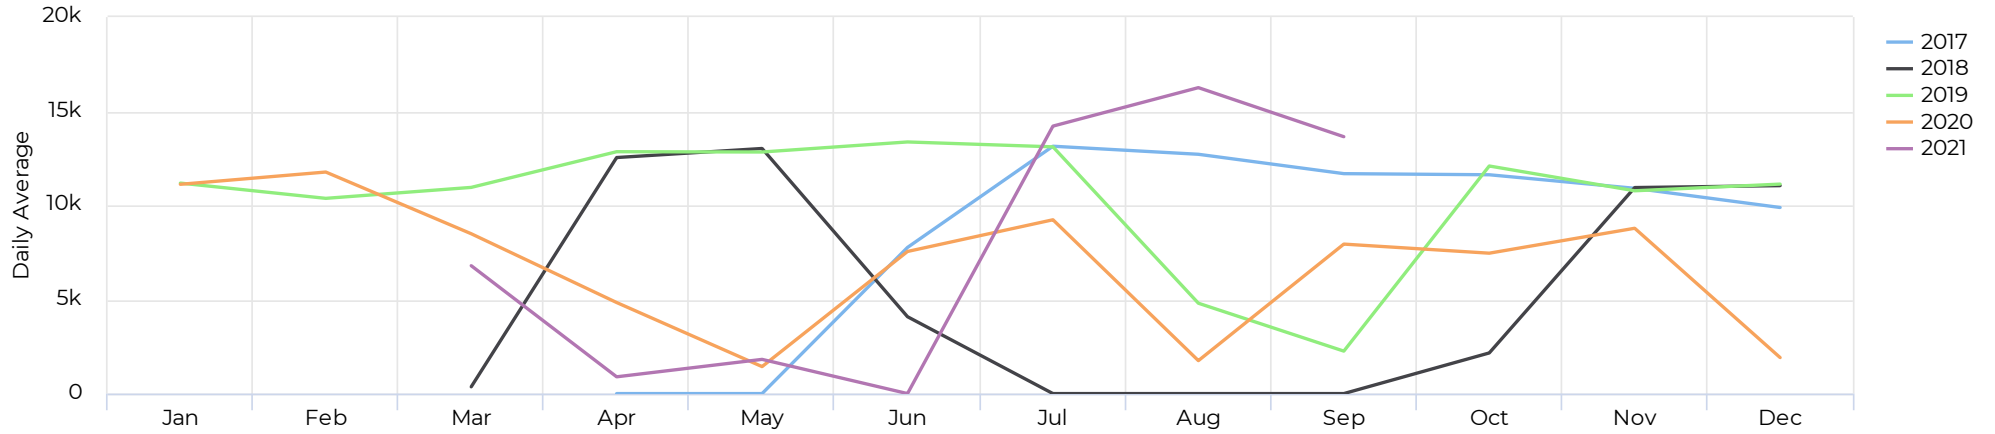

13,133

Distribution by User Type

📅 09/28/2020 → 09/27/2021

Galveston Ave. Bridge (Southside)

April 20, 2017 → September 28, 2021

Last Week Compared to Previous Year

📅 09/20/2021 → 09/26/2021

📈 Compared to 09/21/2020 → 09/27/2020

Galveston Ave. Bridge (Southside)

April 20, 2017 → September 28, 2021

Last Week - Total Traffic by Hour

📅 09/20/2021 → 09/26/2021

Traffic by Hour

📅 09/28/2020 → 09/27/2021

Galveston Ave. Bridge (Southside)

April 20, 2017 → September 28, 2021

Average of Vehicle traffic by month

📅 Whole Period

Comparison by Month

Galveston Ave. Bridge (Southside)

April 20, 2017 → September 28, 2021

Comparison by Month - Bike Activity

Comparison by Month - Pedestrian Activity

Galveston Ave. Bridge (Southside)

April 20, 2017 → September 28, 2021

Weekly Comparison of Traffic Volumes

📅 09/28/2020 → 09/27/2021

Galveston Ave. Bridge (Southside)

April 20, 2017 → September 28, 2021

Daily Totals