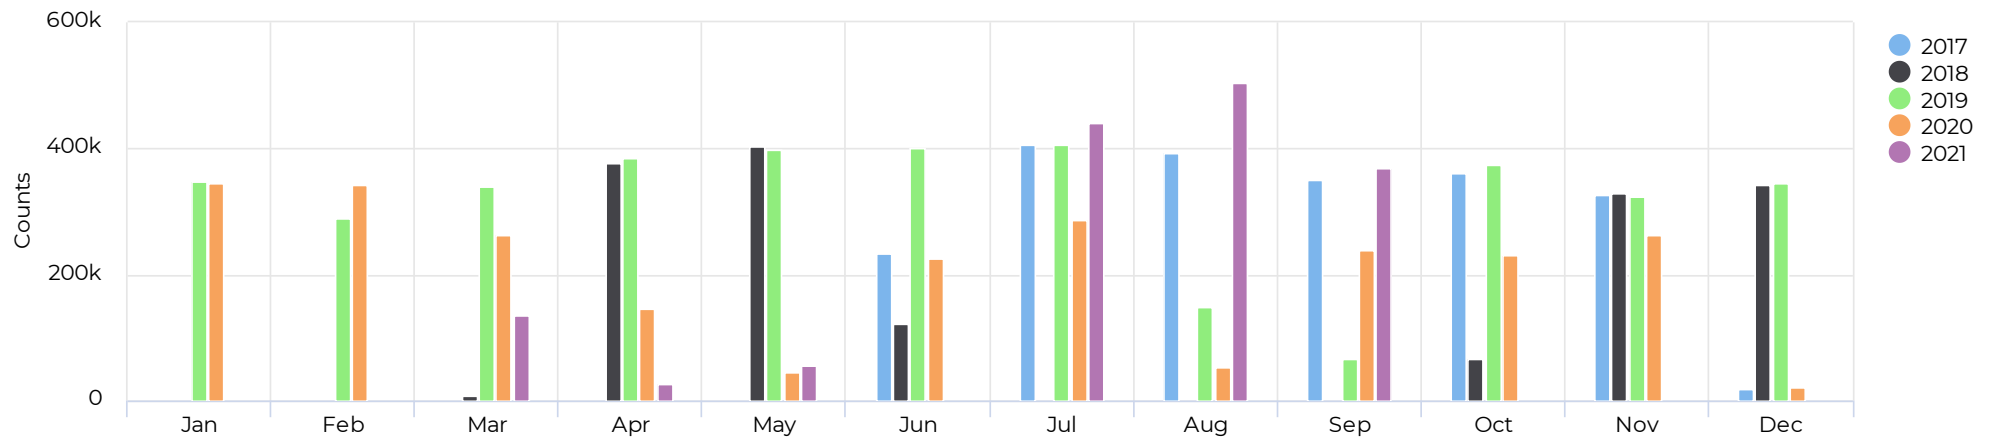

13,133

Distribution by User Type

📅 09/28/2020 → 09/27/2021

Galveston Ave. Bridge (Southside)

April 20, 2017 → September 28, 2021

Last Week Compared to Previous Year

📅 09/20/2021 → 09/26/2021

📈 Compared to 09/21/2020 → 09/27/2020

Galveston Ave. Bridge (Southside)

April 20, 2017 → September 28, 2021

Last Week - Total Traffic by Hour

📅 09/20/2021 → 09/26/2021

Traffic by Hour

📅 09/28/2020 → 09/27/2021

Galveston Ave. Bridge (Southside)

April 20, 2017 → September 28, 2021

Average of Vehicle traffic by month

📅 Whole Period

Comparison by Month

Galveston Ave. Bridge (Southside)

April 20, 2017 → September 28, 2021

Comparison by Month - Bike Activity

Comparison by Month - Pedestrian Activity

Galveston Ave. Bridge (Southside)

April 20, 2017 → September 28, 2021

Weekly Comparison of Traffic Volumes

📅 09/28/2020 → 09/27/2021

Galveston Ave. Bridge (Southside)

April 20, 2017 → September 28, 2021

Daily Totals