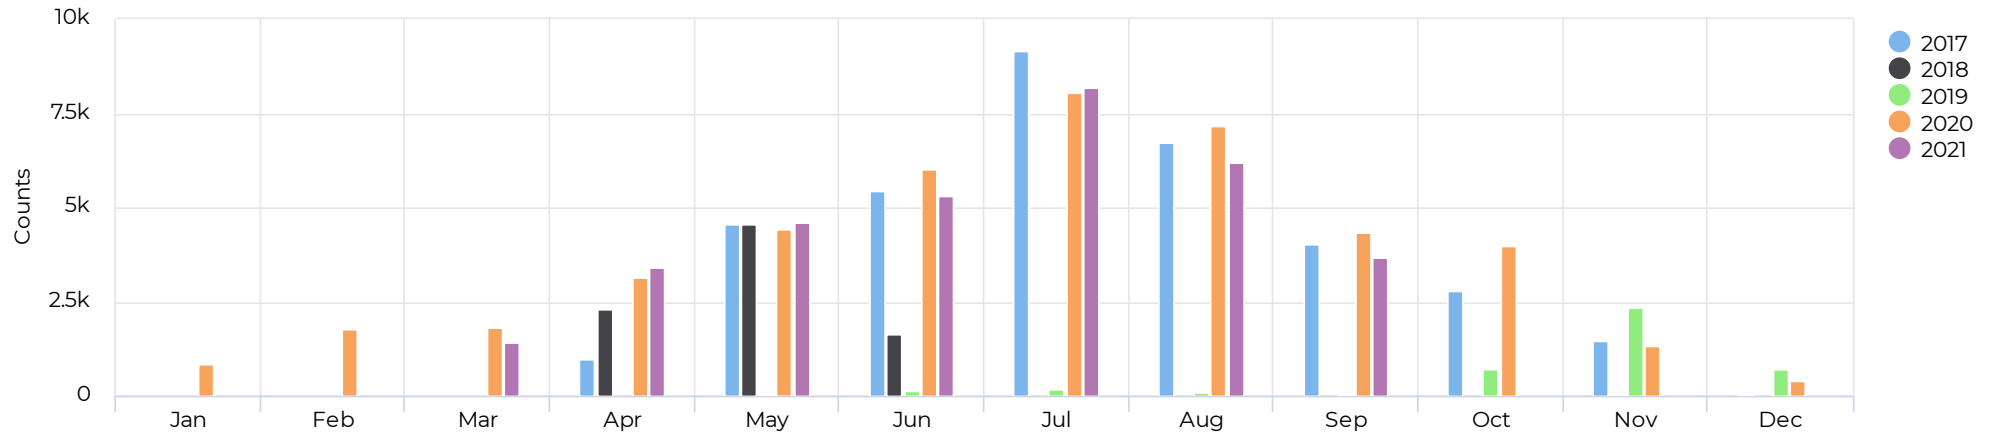

13,133

Distribution by User Type

📅 09/28/2020 → 09/27/2021

Galveston Ave. Bridge (Southside)

April 20, 2017 → September 28, 2021

Last Week Compared to Previous Year

📅 09/20/2021 → 09/26/2021

📈 Compared to 09/21/2020 → 09/27/2020

Galveston Ave. Bridge (Southside)

April 20, 2017 → September 28, 2021

Last Week - Total Traffic by Hour

📅 09/20/2021 → 09/26/2021

Traffic by Hour

📅 09/28/2020 → 09/27/2021

Galveston Ave. Bridge (Southside)

April 20, 2017 → September 28, 2021

Average of Vehicle traffic by month

📅 Whole Period

Comparison by Month

Galveston Ave. Bridge (Southside)

April 20, 2017 → September 28, 2021

Comparison by Month - Bike Activity

Comparison by Month - Pedestrian Activity

Galveston Ave. Bridge (Southside)

April 20, 2017 → September 28, 2021

Weekly Comparison of Traffic Volumes

📅 09/28/2020 → 09/27/2021

Galveston Ave. Bridge (Southside)

April 20, 2017 → September 28, 2021

Daily Totals