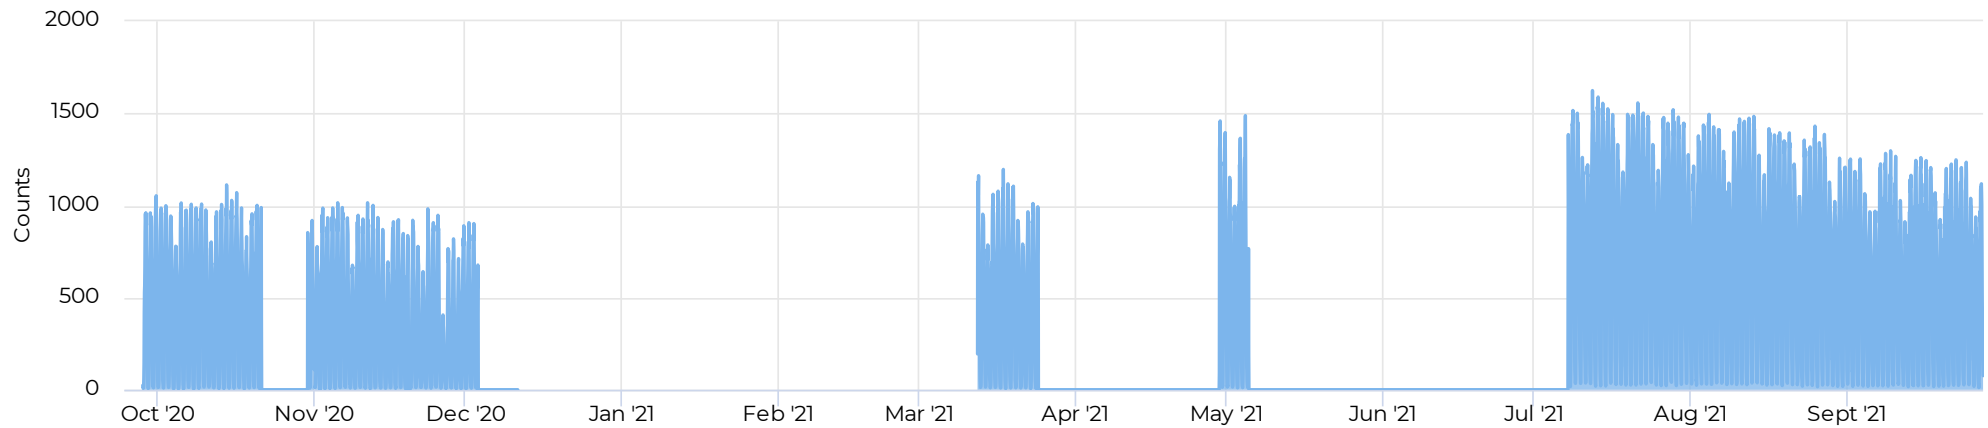

13,133

Distribution by User Type

📅 09/28/2020 → 09/27/2021

Galveston Ave. Bridge (Southside)

April 20, 2017 → September 28, 2021

Last Week Compared to Previous Year

📅 09/20/2021 → 09/26/2021

📈 Compared to 09/21/2020 → 09/27/2020

Galveston Ave. Bridge (Southside)

April 20, 2017 → September 28, 2021

Last Week - Total Traffic by Hour

📅 09/20/2021 → 09/26/2021

Traffic by Hour

📅 09/28/2020 → 09/27/2021

Galveston Ave. Bridge (Southside)

April 20, 2017 → September 28, 2021

Average of Vehicle traffic by month

📅 Whole Period

Comparison by Month

Galveston Ave. Bridge (Southside)

April 20, 2017 → September 28, 2021

Comparison by Month - Bike Activity

Comparison by Month - Pedestrian Activity

Galveston Ave. Bridge (Southside)

April 20, 2017 → September 28, 2021

Weekly Comparison of Traffic Volumes

📅 09/28/2020 → 09/27/2021

Galveston Ave. Bridge (Southside)

April 20, 2017 → September 28, 2021

Daily Totals