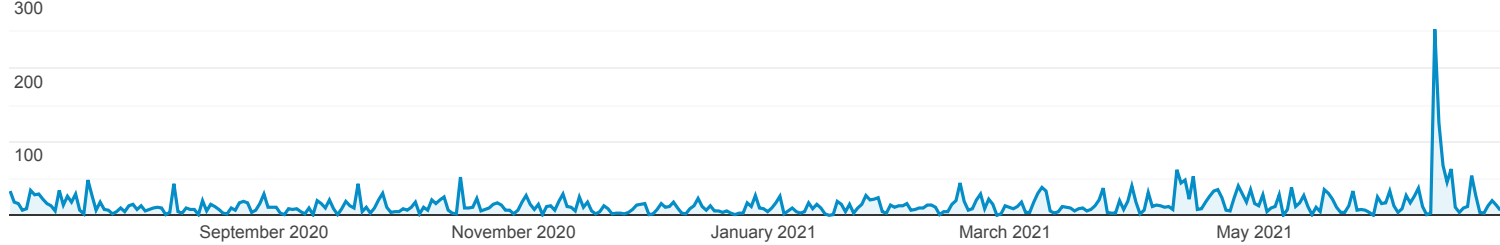

Pages

All Users
100.00% Pageviews

Jul 1, 2020 - Jun 30, 2021

Explorer

● Pageviews

This data was filtered with the following filter expression: `/utilities/stormwater`