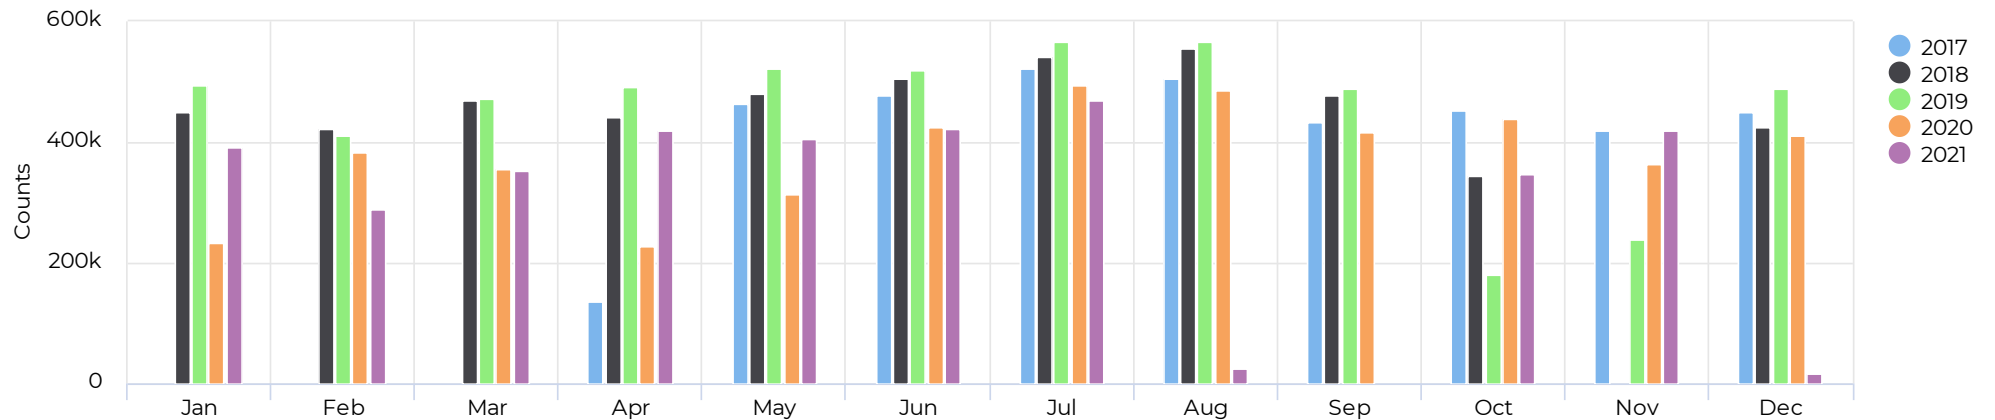

Daily Average

13,947

Distribution by User Type

📅 12/02/2020 → 12/01/2021

- 🚶 Colorado Ave. Bridge Pedestrian
- 🚴 Colorado Ave. Bridge Cyclist
- 🚗 Colorado Ave. Bridge Car

Colorado Ave. Bridge

April 14, 2017 → December 2, 2021

Last Month Compared to Previous Year

11/01/2021 → 11/30/2021

Compared to 11/02/2020 → 12/01/2020

Colorado Ave. Bridge

April 14, 2017 → December 2, 2021

Last Week - Total Traffic by Hour

11/22/2021 → 11/28/2021

Traffic by Hour ↗

12/02/2020 → 12/01/2021

Colorado Ave. Bridge

April 14, 2017 → December 2, 2021

Average of Vehicle traffic by month

📅 Whole Period

Comparison by Month

Colorado Ave. Bridge

April 14, 2017 → December 2, 2021

Comparison by Month - Bike Activity

Comparison by Month - Pedestrian Activity

Colorado Ave. Bridge

April 14, 2017 → December 2, 2021

Weekly Comparison of Traffic Volumes

📅 12/02/2020 → 12/01/2021