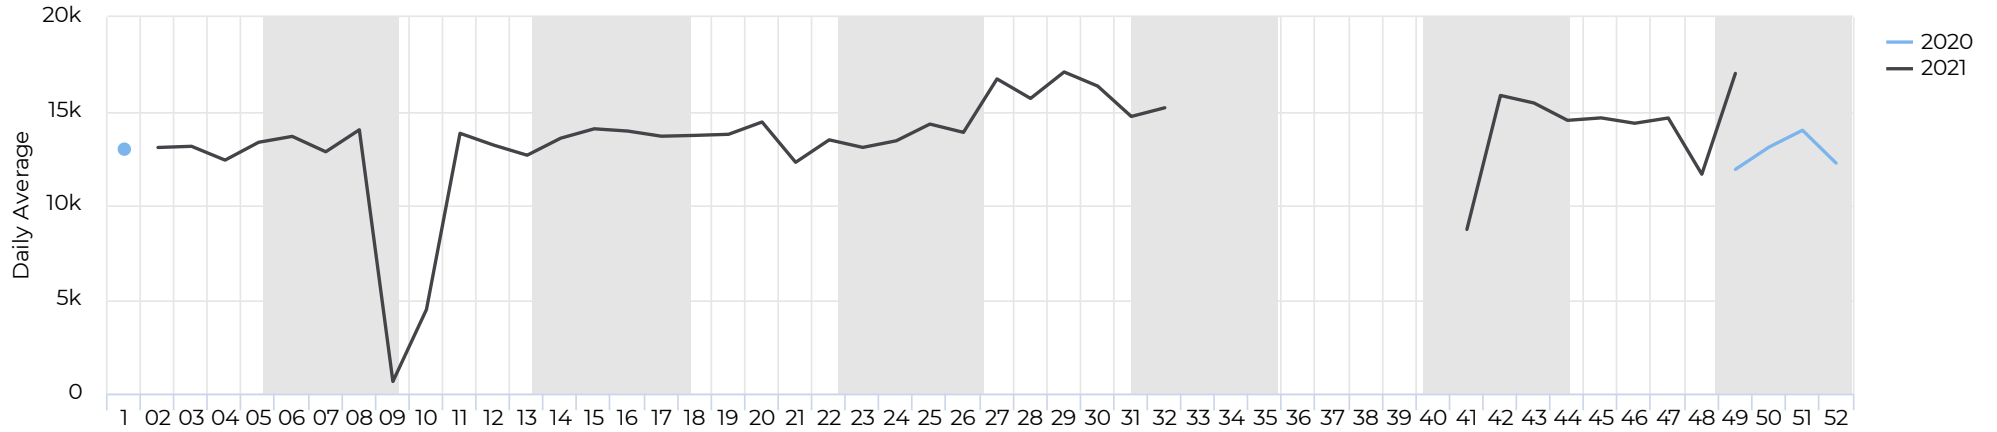

Traffic by Hour ↗

12/02/2020 → 12/01/2021

Colorado Ave. Bridge

April 14, 2017 → December 2, 2021

Average of Vehicle traffic by month

📅 Whole Period

Comparison by Month

Colorado Ave. Bridge

April 14, 2017 → December 2, 2021

Comparison by Month - Bike Activity

Comparison by Month - Pedestrian Activity

Colorado Ave. Bridge

April 14, 2017 → December 2, 2021

Weekly Comparison of Traffic Volumes

📅 12/02/2020 → 12/01/2021

Colorado Ave. Bridge

April 14, 2017 → December 2, 2021

Daily Totals

📅 11/25/2021 → 12/01/2021

| Time | Colorado Ave. Bridge Colorado Ave. Bridge Car | Colorado Ave. Bridge Colorado Ave. Bridge Cyclist | Colorado Ave. Bridge Colorado Ave. Bridge Pedestrian |
|------------------|--|--|---|
| Thu Nov 25, 2021 | 4,919 | 20 | 33 |
| Fri Nov 26, 2021 | 10,953 | 18 | 56 |
| Sat Nov 27, 2021 | 9,669 | 17 | 58 |
| Sun Nov 28, 2021 | 8,739 | 38 | 52 |
| Mon Nov 29, 2021 | 16,261 | 23 | 41 |
| Tue Nov 30, 2021 | 17,182 | 40 | 46 |
| Wed Dec 1, 2021 | 17,583 | 46 | 44 |