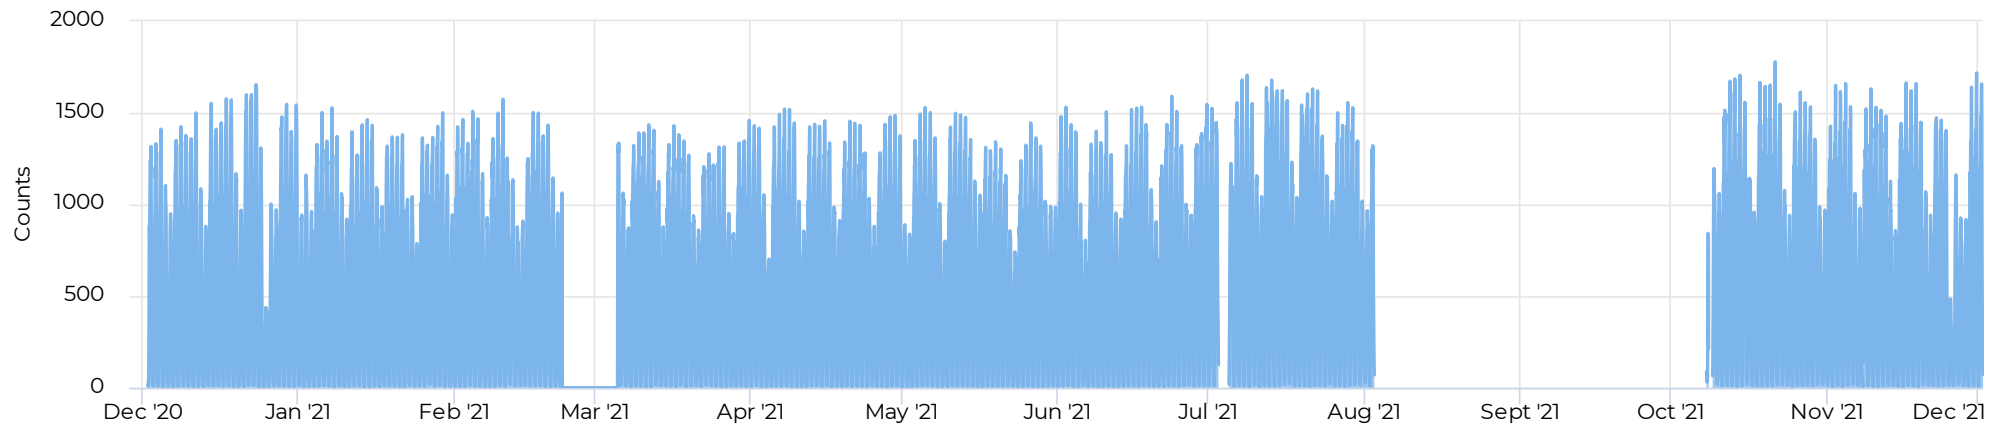

Daily Average

13,947

Distribution by User Type

📅 12/02/2020 → 12/01/2021

- 🚶 Colorado Ave. Bridge Pedestrian
- 🚴 Colorado Ave. Bridge Cyclist
- 🚗 Colorado Ave. Bridge Car

Colorado Ave. Bridge

April 14, 2017 → December 2, 2021

Last Month Compared to Previous Year

11/01/2021 → 11/30/2021

Compared to 11/02/2020 → 12/01/2020

Colorado Ave. Bridge

April 14, 2017 → December 2, 2021

Last Week - Total Traffic by Hour

11/22/2021 → 11/28/2021

Traffic by Hour ↗

12/02/2020 → 12/01/2021

Colorado Ave. Bridge

April 14, 2017 → December 2, 2021

Average of Vehicle traffic by month

📅 Whole Period

Comparison by Month

Colorado Ave. Bridge

April 14, 2017 → December 2, 2021

Comparison by Month - Bike Activity

Comparison by Month - Pedestrian Activity

Colorado Ave. Bridge

April 14, 2017 → December 2, 2021

Weekly Comparison of Traffic Volumes

📅 12/02/2020 → 12/01/2021