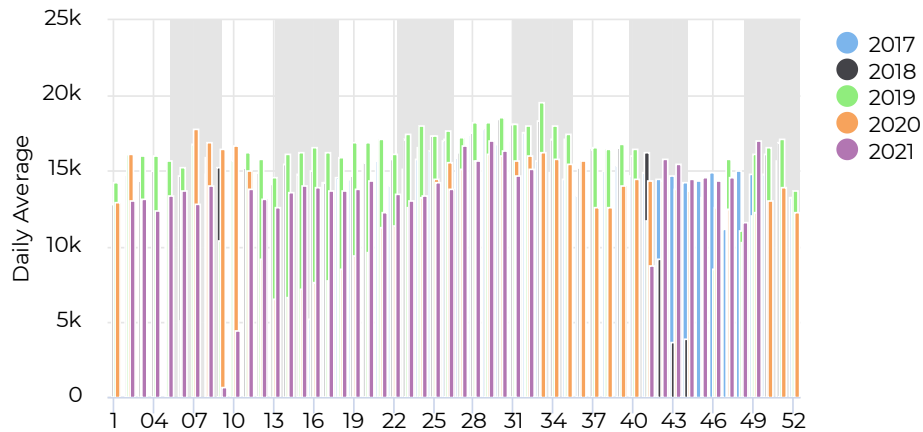

Daily Average

12,187

Last Week

11/25/2021 → 12/01/2021

Peak Day

17,583

Wednesday

Dec 1, 2021

Weekly Comparison of Traffic Volumes

Whole Period

Past 30 Days

11/01/2021 → 12/01/2021

Daily Average

14,133

+15.0%

Compared to 11/02/2020 → 12/02/2020

November 2020

1 periods

Daily Average

12,100

Colorado Ave. Bridge

April 14, 2017 → December 2, 2021

November 2019

📅 1 periods