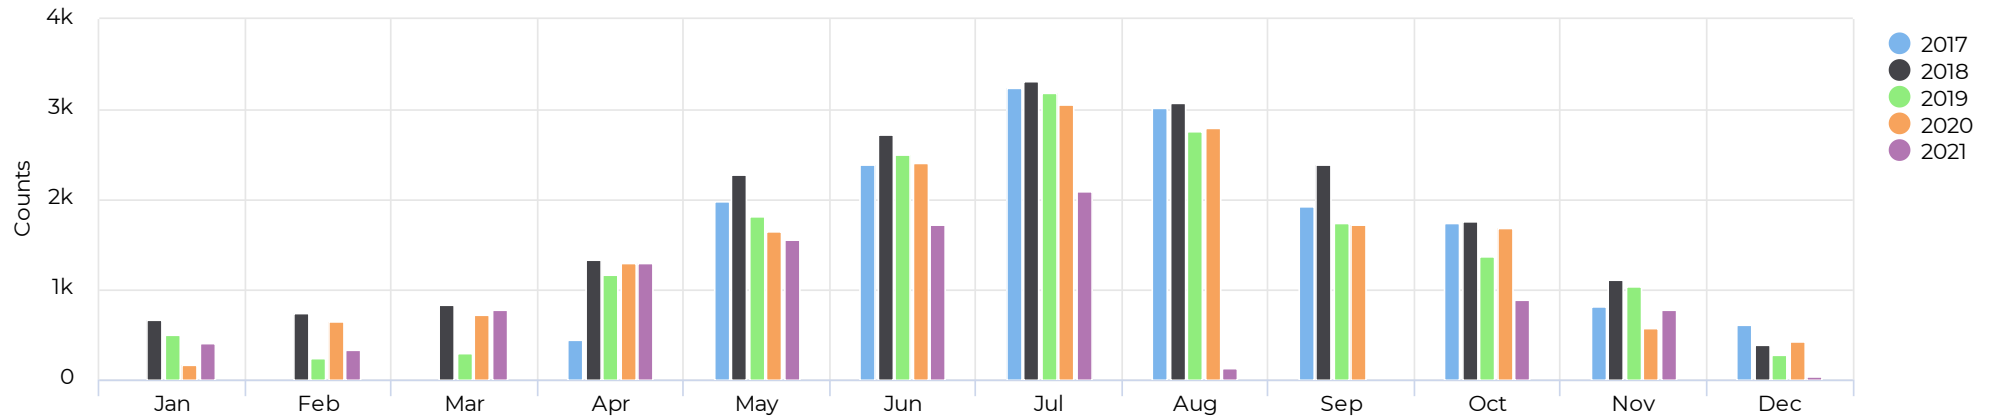

Daily Average

13,947

Distribution by User Type

📅 12/02/2020 → 12/01/2021

- 🚶 Colorado Ave. Bridge Pedestrian
- 🚴 Colorado Ave. Bridge Cyclist
- 🚗 Colorado Ave. Bridge Car

Colorado Ave. Bridge

April 14, 2017 → December 2, 2021

Last Month Compared to Previous Year

11/01/2021 → 11/30/2021

Compared to 11/02/2020 → 12/01/2020

Colorado Ave. Bridge

April 14, 2017 → December 2, 2021

Last Week - Total Traffic by Hour

11/22/2021 → 11/28/2021

Traffic by Hour ↗

12/02/2020 → 12/01/2021

Colorado Ave. Bridge

April 14, 2017 → December 2, 2021

Average of Vehicle traffic by month

📅 Whole Period

Comparison by Month

Colorado Ave. Bridge

April 14, 2017 → December 2, 2021

Comparison by Month - Bike Activity

Comparison by Month - Pedestrian Activity

Colorado Ave. Bridge

April 14, 2017 → December 2, 2021

Weekly Comparison of Traffic Volumes

📅 12/02/2020 → 12/01/2021