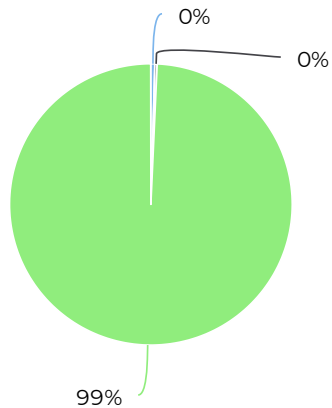

November 2020

1 periods

Daily Average

12,100

Colorado Ave. Bridge

April 14, 2017 → December 2, 2021

November 2019

📅 1 periods

Daily Average

7,983

October 2018 (11/18out)

📅 1 periods

Daily Average

11,073

November 2017

📅 1 periods

Daily Average

13,947

Distribution by User Type

📅 12/02/2020 → 12/01/2021

- 🚶 Colorado Ave. Bridge Pedestrian
- 🚴 Colorado Ave. Bridge Cyclist
- 🚗 Colorado Ave. Bridge Car

Colorado Ave. Bridge

April 14, 2017 → December 2, 2021