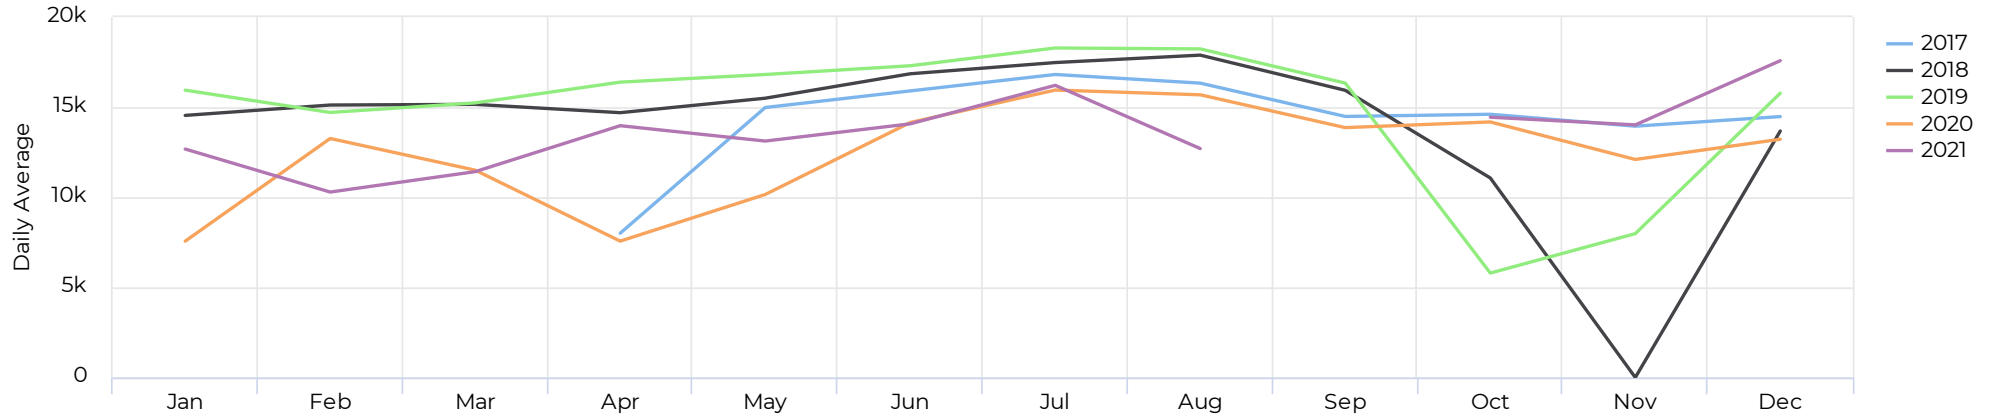

Daily Average

13,947

Distribution by User Type

📅 12/02/2020 → 12/01/2021

- 🚶 Colorado Ave. Bridge Pedestrian
- 🚴 Colorado Ave. Bridge Cyclist
- 🚗 Colorado Ave. Bridge Car

Colorado Ave. Bridge

April 14, 2017 → December 2, 2021

Last Month Compared to Previous Year

11/01/2021 → 11/30/2021

Compared to 11/02/2020 → 12/01/2020

Colorado Ave. Bridge

April 14, 2017 → December 2, 2021

Last Week - Total Traffic by Hour

11/22/2021 → 11/28/2021

Traffic by Hour ↗

12/02/2020 → 12/01/2021

Colorado Ave. Bridge

April 14, 2017 → December 2, 2021

Average of Vehicle traffic by month

📅 Whole Period

Comparison by Month

Colorado Ave. Bridge

April 14, 2017 → December 2, 2021

Comparison by Month - Bike Activity

Comparison by Month - Pedestrian Activity

Colorado Ave. Bridge

April 14, 2017 → December 2, 2021

Weekly Comparison of Traffic Volumes

📅 12/02/2020 → 12/01/2021