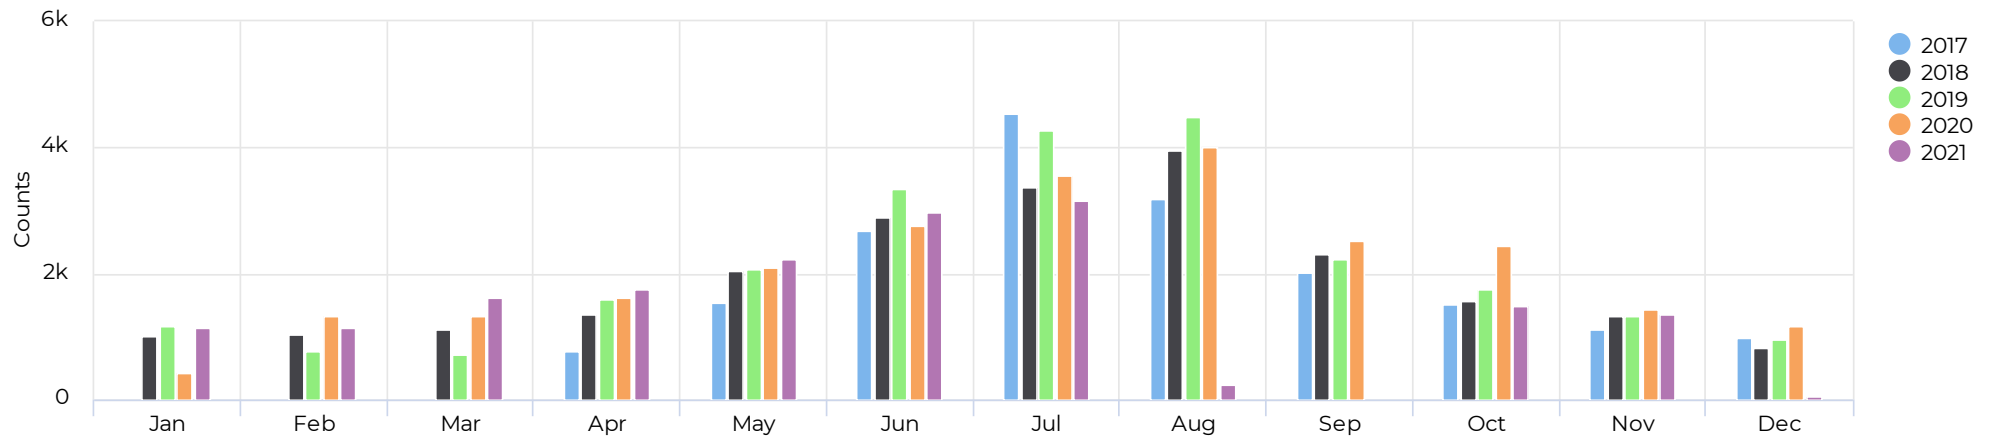

Daily Average

13,947

Distribution by User Type

📅 12/02/2020 → 12/01/2021

- 🚶 Colorado Ave. Bridge Pedestrian
- 🚴 Colorado Ave. Bridge Cyclist
- 🚗 Colorado Ave. Bridge Car

Colorado Ave. Bridge

April 14, 2017 → December 2, 2021

Last Month Compared to Previous Year

11/01/2021 → 11/30/2021

Compared to 11/02/2020 → 12/01/2020

Colorado Ave. Bridge

April 14, 2017 → December 2, 2021

Last Week - Total Traffic by Hour

11/22/2021 → 11/28/2021

Traffic by Hour ↗

12/02/2020 → 12/01/2021

Colorado Ave. Bridge

April 14, 2017 → December 2, 2021

Average of Vehicle traffic by month

📅 Whole Period

Comparison by Month

Colorado Ave. Bridge

April 14, 2017 → December 2, 2021

Comparison by Month - Bike Activity

Comparison by Month - Pedestrian Activity

Colorado Ave. Bridge

April 14, 2017 → December 2, 2021

Weekly Comparison of Traffic Volumes

📅 12/02/2020 → 12/01/2021