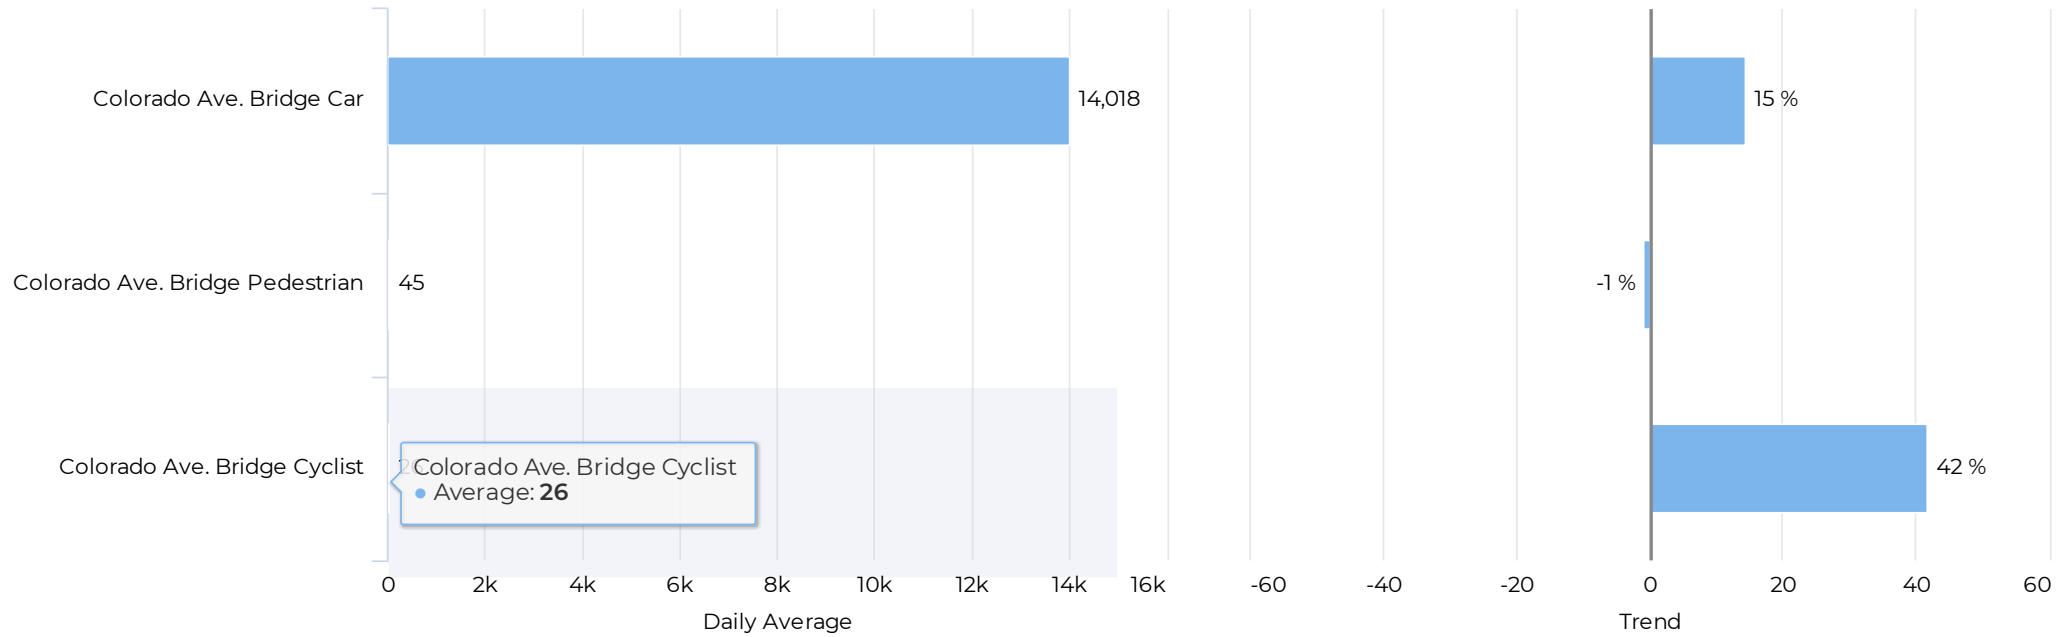

Daily Average

13,947

Distribution by User Type

📅 12/02/2020 → 12/01/2021

- 🚶 Colorado Ave. Bridge Pedestrian
- 🚴 Colorado Ave. Bridge Cyclist
- 🚗 Colorado Ave. Bridge Car

Colorado Ave. Bridge

April 14, 2017 → December 2, 2021

Last Month Compared to Previous Year

11/01/2021 → 11/30/2021

Compared to 11/02/2020 → 12/01/2020

Colorado Ave. Bridge

April 14, 2017 → December 2, 2021

Last Week - Total Traffic by Hour

11/22/2021 → 11/28/2021