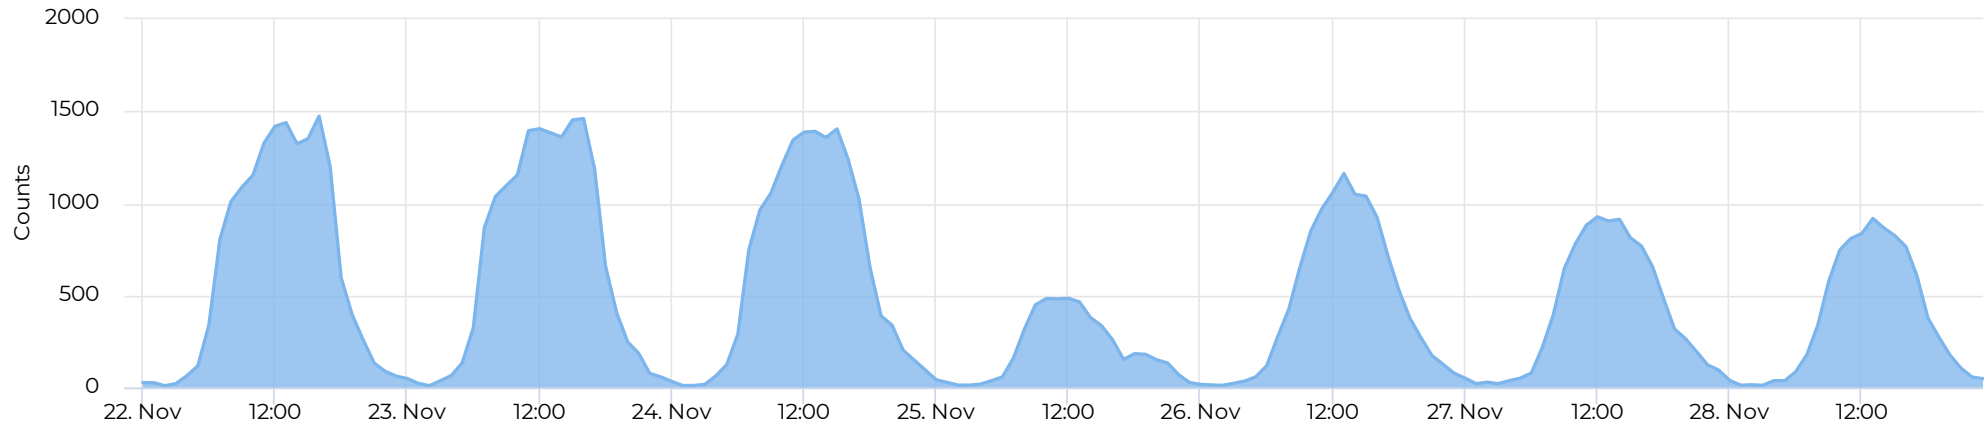

Daily Average

13,947

Distribution by User Type

📅 12/02/2020 → 12/01/2021

- 🚶 Colorado Ave. Bridge Pedestrian
- 🚴 Colorado Ave. Bridge Cyclist
- 🚗 Colorado Ave. Bridge Car

Colorado Ave. Bridge

April 14, 2017 → December 2, 2021

Last Month Compared to Previous Year

11/01/2021 → 11/30/2021

Compared to 11/02/2020 → 12/01/2020

Colorado Ave. Bridge

April 14, 2017 → December 2, 2021

Last Week - Total Traffic by Hour

11/22/2021 → 11/28/2021

Traffic by Hour ↗

12/02/2020 → 12/01/2021

Colorado Ave. Bridge

April 14, 2017 → December 2, 2021

Average of Vehicle traffic by month

📅 Whole Period

Comparison by Month

Colorado Ave. Bridge

April 14, 2017 → December 2, 2021

Comparison by Month - Bike Activity

Comparison by Month - Pedestrian Activity

Colorado Ave. Bridge

April 14, 2017 → December 2, 2021

Weekly Comparison of Traffic Volumes

📅 12/02/2020 → 12/01/2021