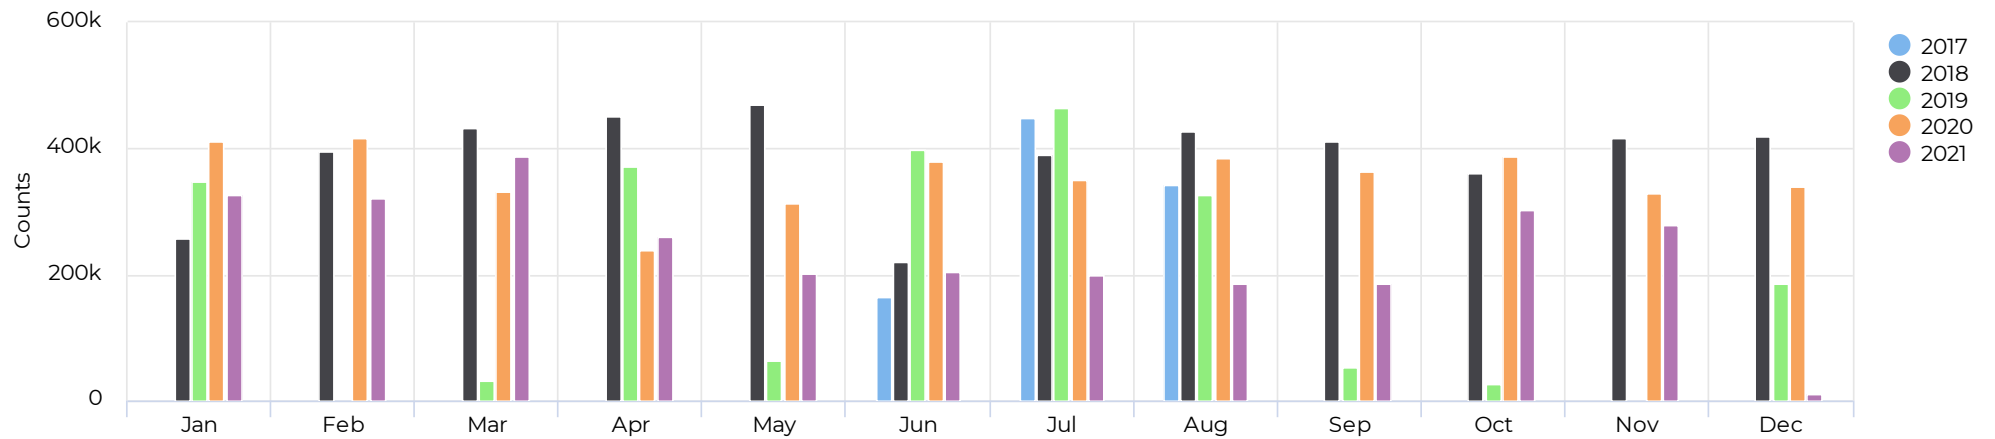

Comparison by Month