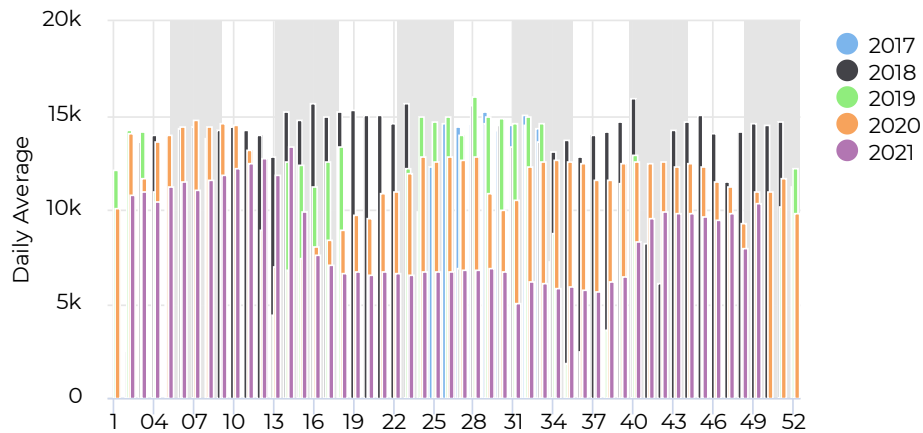

## Last Week

11/25/2021 → 12/01/2021

Daily Average

**8,005**

## Last Week

11/25/2021 → 12/01/2021

Peak Day

Wednesday  
Dec 1, 2021

**10,846**

## Weekly Comparison of Traffic Volumes

Whole Period

## Past 30 Days

11/01/2021 → 12/01/2021

Daily Average

**↓ -16.1%**

**9,352**

Compared to 11/02/2020 → 12/02/2020