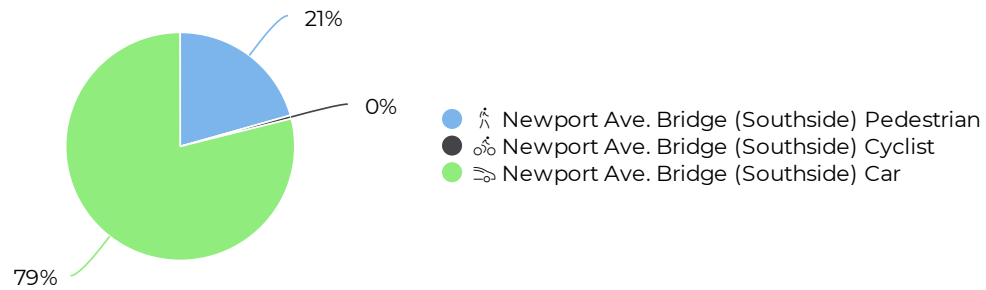

## November 2017

📅 1 periods

Daily Average

**0**

## Distribution by User Type

📅 12/02/2020 → 12/01/2021