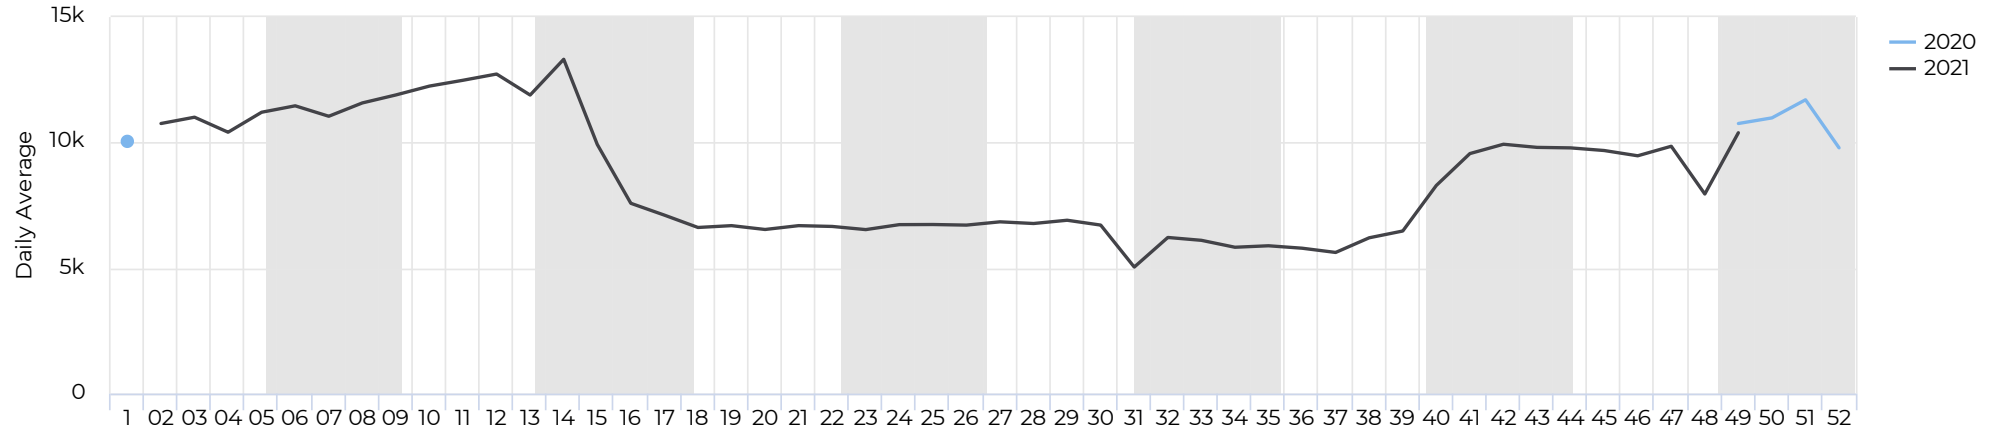

## Comparison by Month - Bike Activity

## Comparison by Month - Pedestrian Activity

# Newport Ave. Bridge (Southside)

April 21, 2017 → December 2, 2021

## Weekly Comparison of Traffic Volumes

📅 12/02/2020 → 12/01/2021