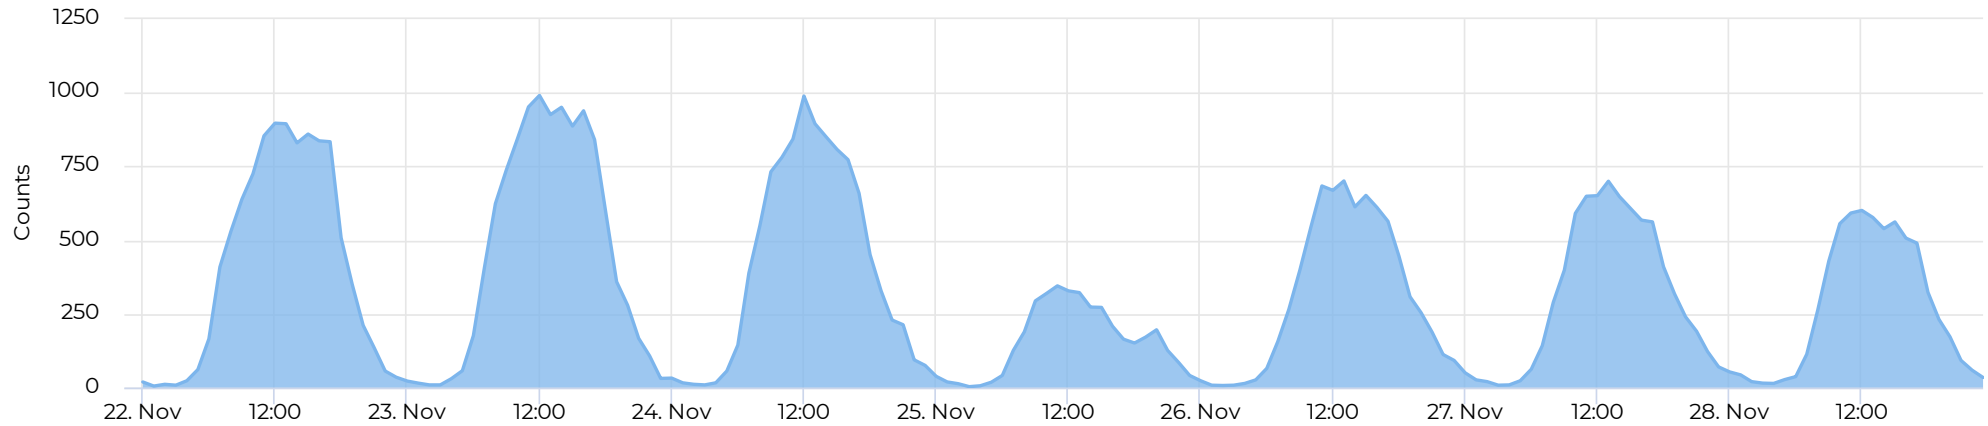

## Last Month Compared to Previous Year

📅 11/01/2021 → 11/30/2021

📈 Compared to 11/02/2020 → 12/01/2020

# Newport Ave. Bridge (Southside)

April 21, 2017 → December 2, 2021

## Last Week - Total Traffic by Hour

11/22/2021 → 11/28/2021

## Traffic by Hour

12/02/2020 → 12/01/2021