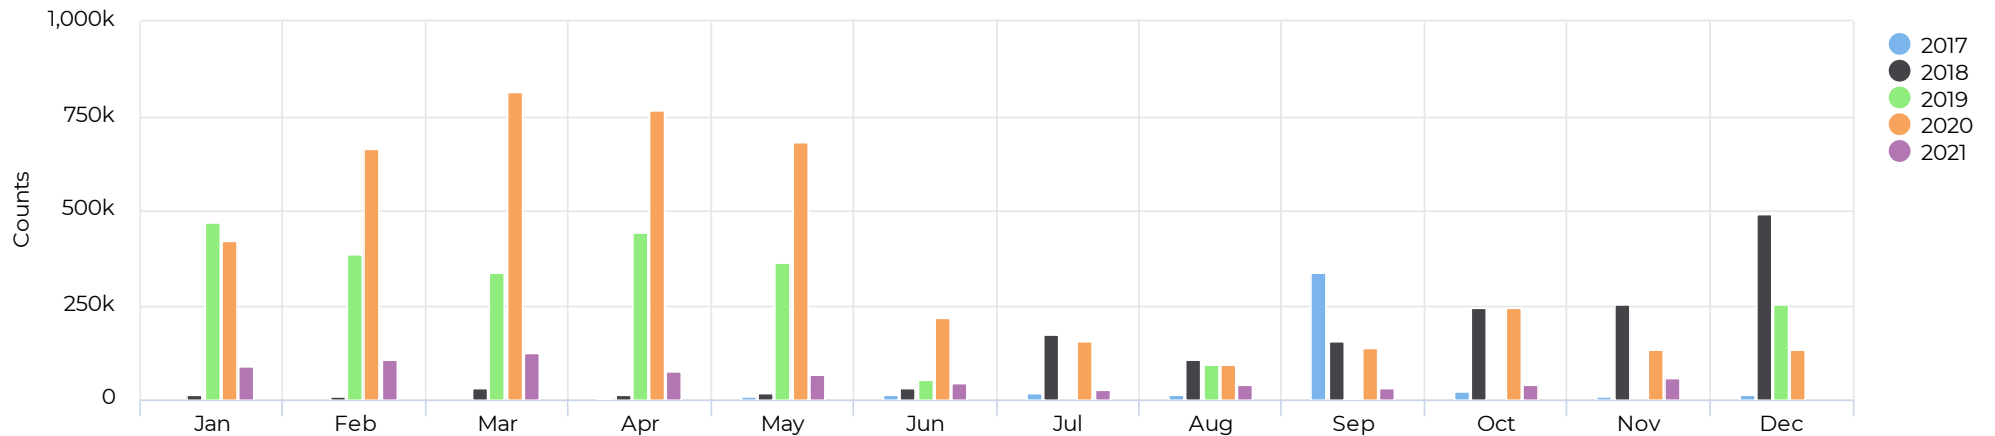

Comparison by Month - Pedestrian Activity