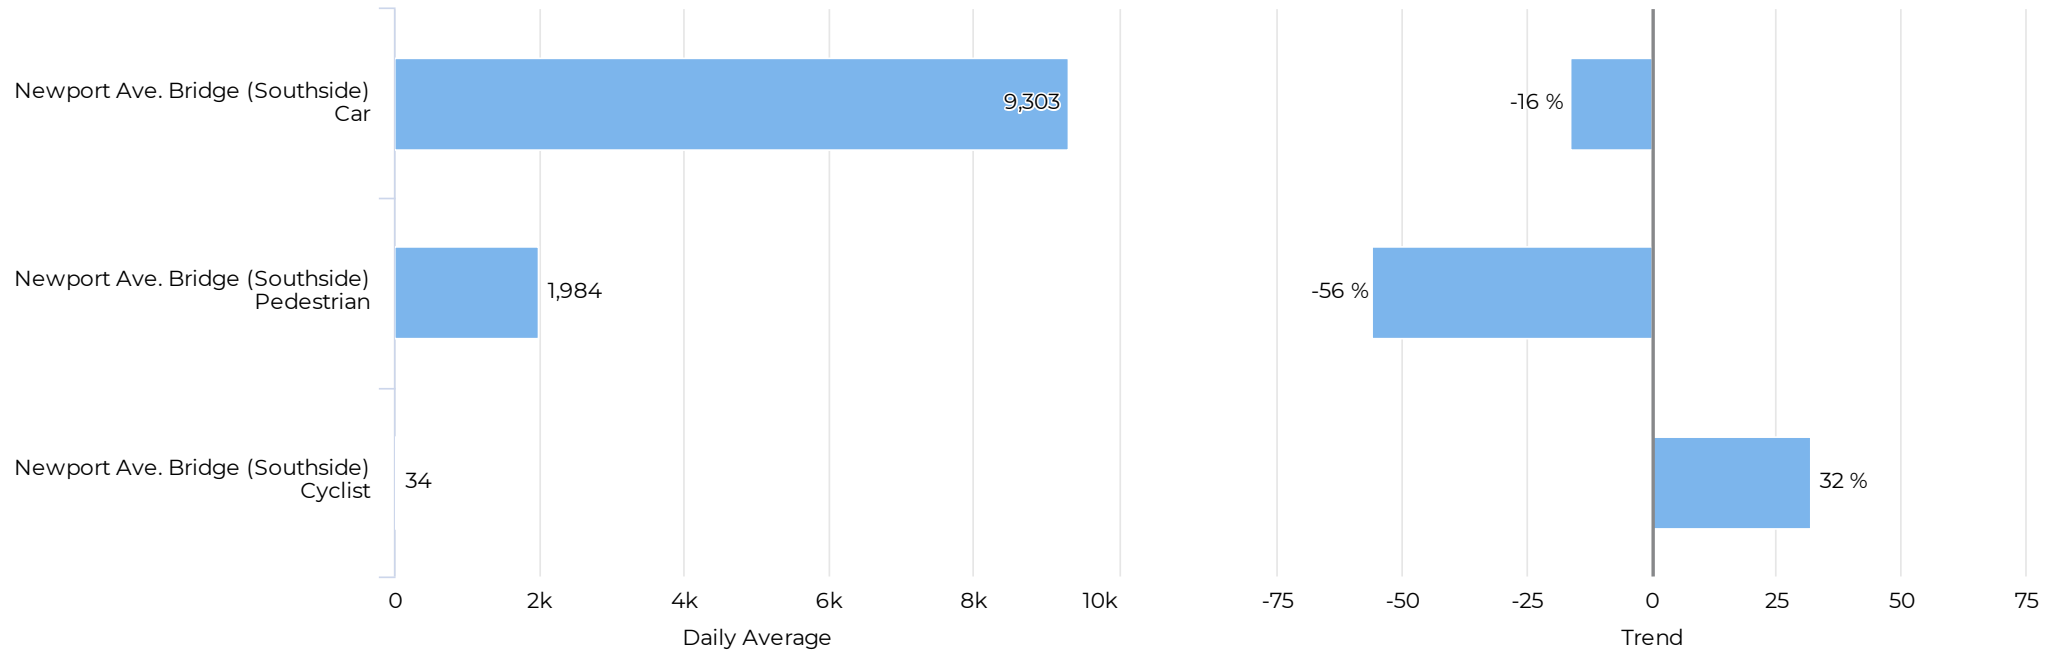

Newport Ave. Bridge (Southside)

April 21, 2017 → December 2, 2021

Last Month Compared to Previous Year

📅 11/01/2021 → 11/30/2021

📈 Compared to 11/02/2020 → 12/01/2020