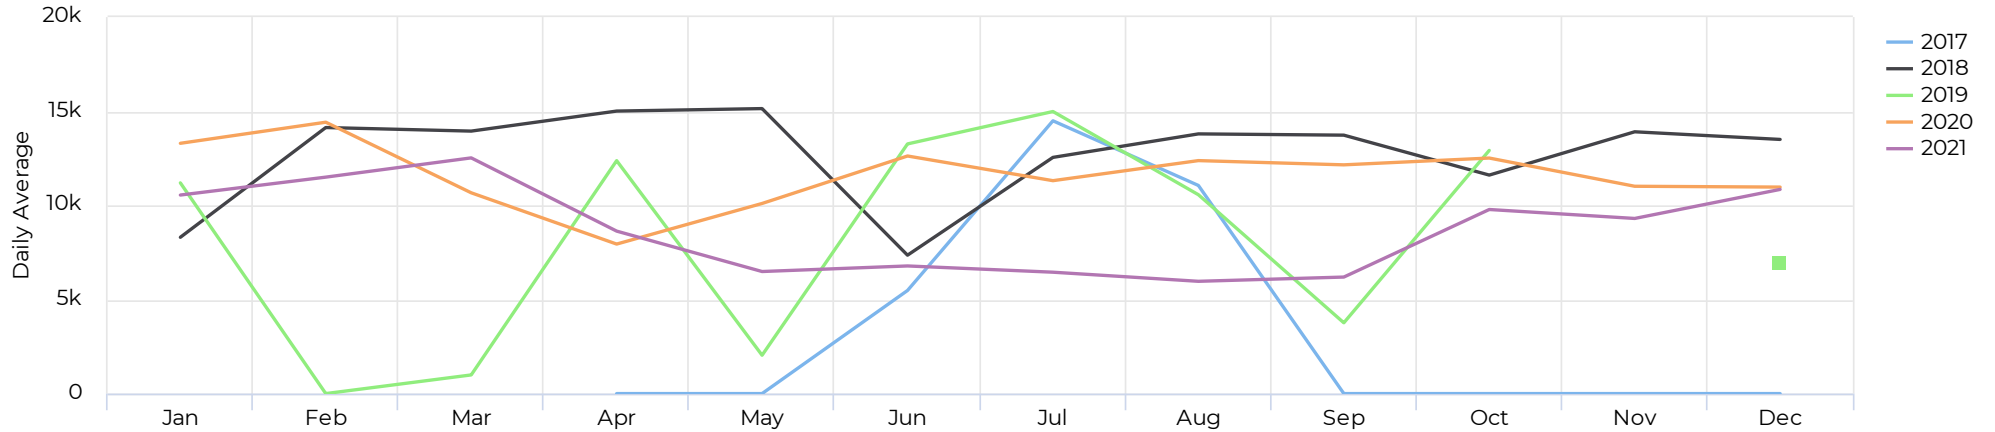

## Last Week - Total Traffic by Hour

11/22/2021 → 11/28/2021

## Traffic by Hour

12/02/2020 → 12/01/2021

# Newport Ave. Bridge (Southside)

April 21, 2017 → December 2, 2021

## Average of Vehicle traffic by month

📅 Whole Period