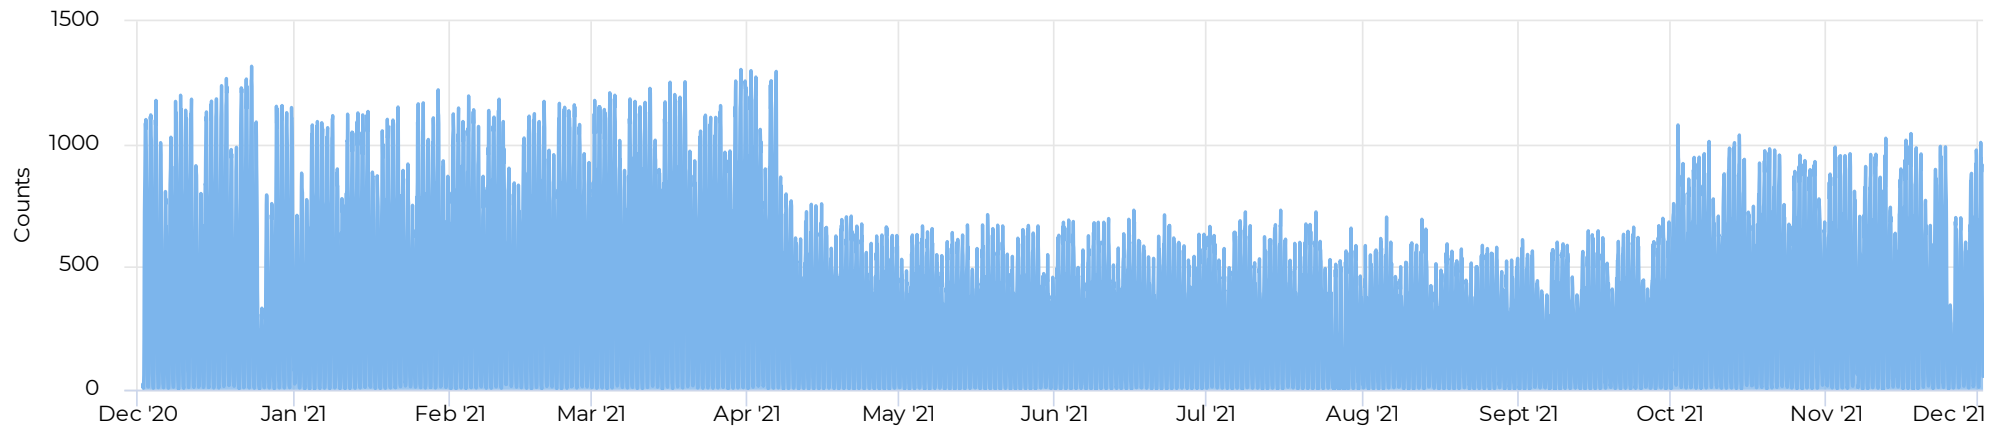

## Last Month Compared to Previous Year

📅 11/01/2021 → 11/30/2021

📈 Compared to 11/02/2020 → 12/01/2020

# Newport Ave. Bridge (Southside)

April 21, 2017 → December 2, 2021

## Last Week - Total Traffic by Hour

11/22/2021 → 11/28/2021

## Traffic by Hour

12/02/2020 → 12/01/2021