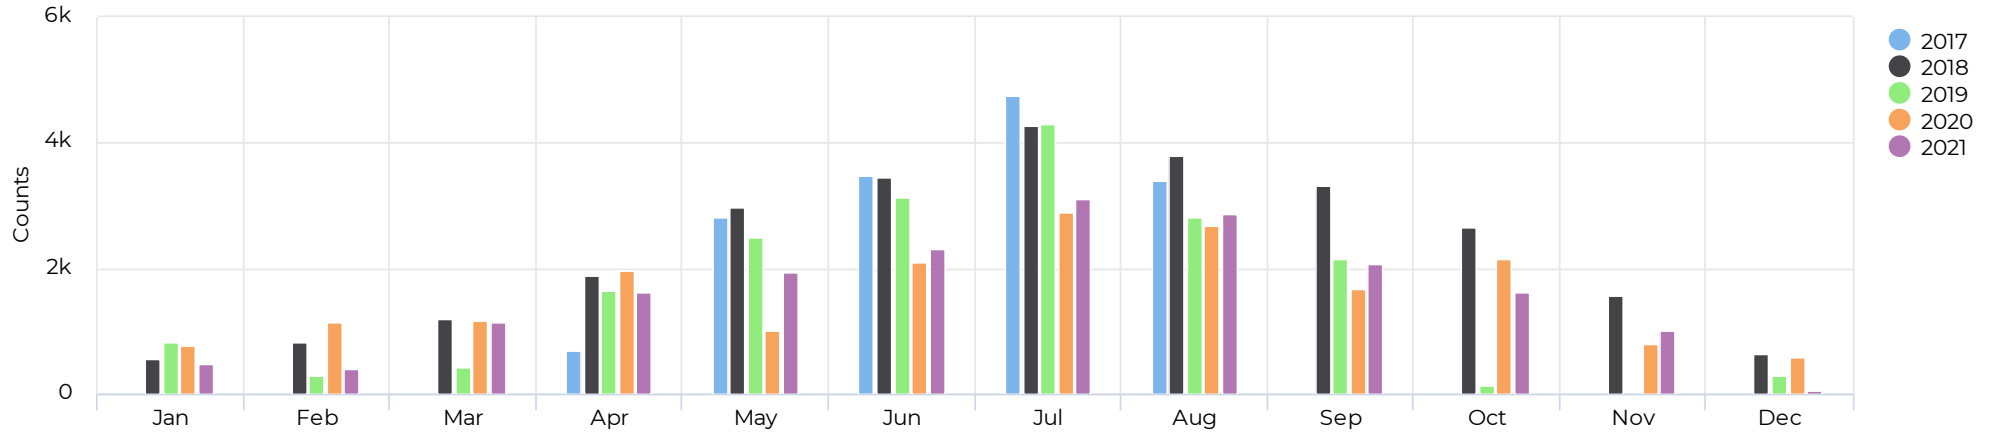

Newport Ave. Bridge (Southside)

April 21, 2017 → December 2, 2021

Comparison by Month - Bike Activity