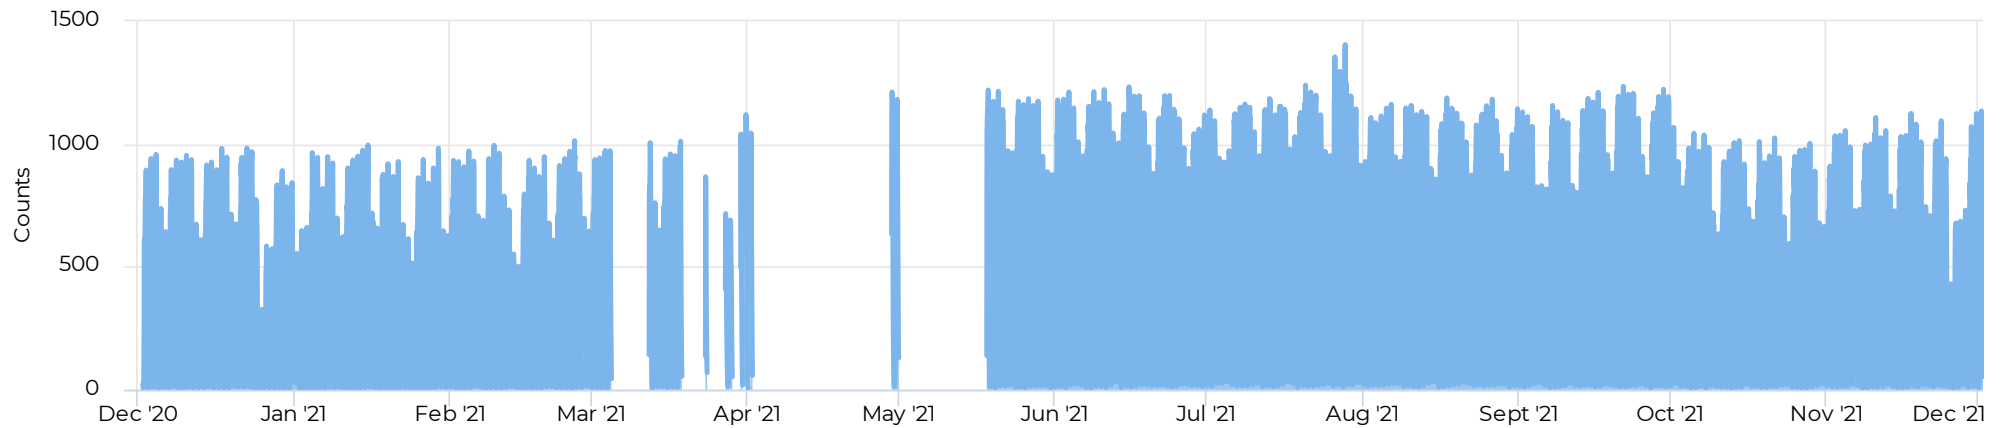

Daily Average

10,846

Distribution by User Type

📅 12/02/2020 → 12/01/2021

Portland Ave. Bridge (Northside)

July 6, 2017 → December 2, 2021

Last Month Compared to Previous Year

📅 11/01/2021 → 11/30/2021

📈 Compared to 11/02/2020 → 12/01/2020

Portland Ave. Bridge (Northside)

July 6, 2017 → December 2, 2021

Last Week - Total Traffic by Hour

11/22/2021 → 11/28/2021

Traffic by Hour

12/02/2020 → 12/01/2021

Portland Ave. Bridge (Northside)

July 6, 2017 → December 2, 2021

Average of Vehicle traffic by month

Whole Period

Comparison by Month

Portland Ave. Bridge (Northside)

July 6, 2017 → December 2, 2021

Comparison by Month - Bike Activity

Comparison by Month - Pedestrian Activity

Portland Ave. Bridge (Northside)

July 6, 2017 → December 2, 2021

Weekly Comparison of Traffic Volumes

12/02/2020 → 12/01/2021

Portland Ave. Bridge (Northside)

July 6, 2017 → December 2, 2021

Daily Totals

📅 11/25/2021 → 12/01/2021