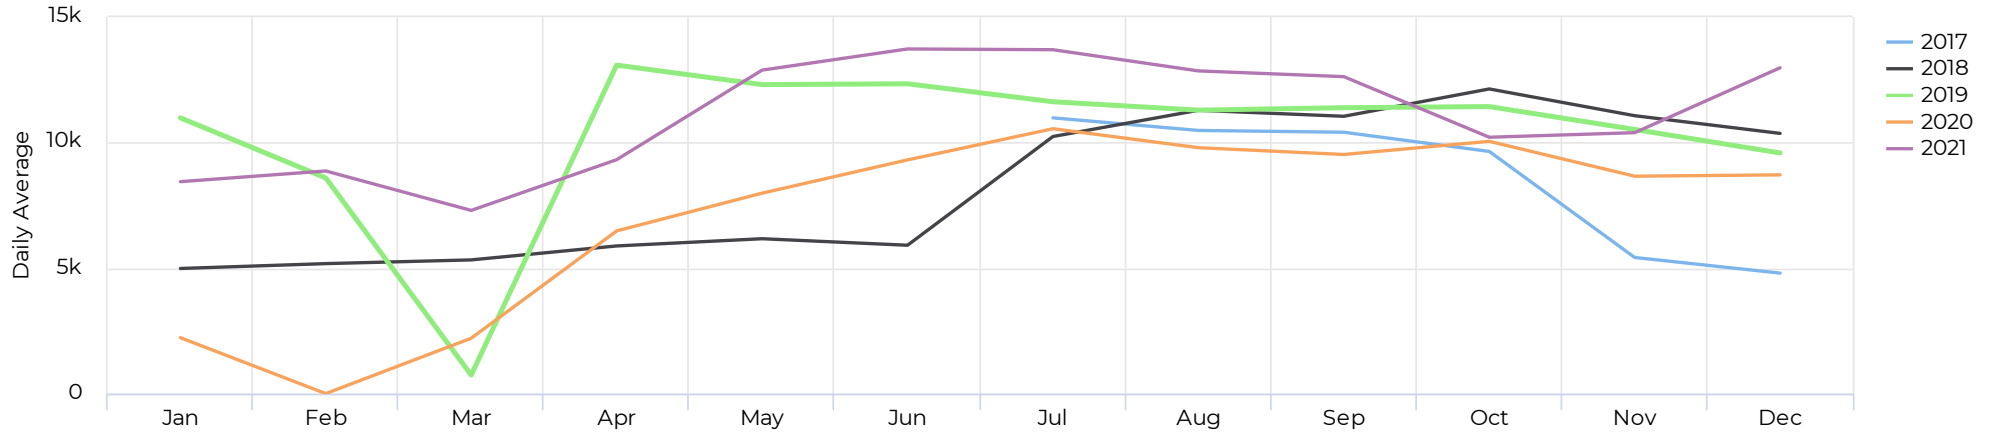

Daily Average

10,846

Distribution by User Type

📅 12/02/2020 → 12/01/2021

Portland Ave. Bridge (Northside)

July 6, 2017 → December 2, 2021

Last Month Compared to Previous Year

📅 11/01/2021 → 11/30/2021

📈 Compared to 11/02/2020 → 12/01/2020

Portland Ave. Bridge (Northside)

July 6, 2017 → December 2, 2021

Last Week - Total Traffic by Hour

11/22/2021 → 11/28/2021

Traffic by Hour

12/02/2020 → 12/01/2021

Portland Ave. Bridge (Northside)

July 6, 2017 → December 2, 2021

Average of Vehicle traffic by month

Whole Period

Comparison by Month

Portland Ave. Bridge (Northside)

July 6, 2017 → December 2, 2021

Comparison by Month - Bike Activity

Comparison by Month - Pedestrian Activity

Portland Ave. Bridge (Northside)

July 6, 2017 → December 2, 2021

Weekly Comparison of Traffic Volumes

12/02/2020 → 12/01/2021

Portland Ave. Bridge (Northside)

July 6, 2017 → December 2, 2021

Daily Totals

📅 11/25/2021 → 12/01/2021