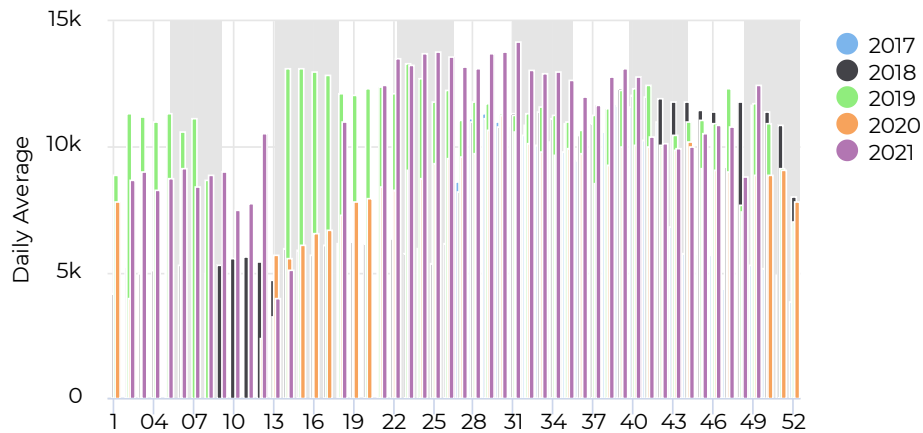

Daily Average

9,213

Last Week

11/25/2021 → 12/01/2021

Peak Day

12,981

Wednesday

Dec 1, 2021

Weekly Comparison of Traffic Volumes

Whole Period

Past 30 Days

11/01/2021 → 12/01/2021

Daily Average

10,478

↑ +19.4%

Compared to 11/02/2020 → 12/02/2020

November 2020

1 periods

Daily Average

8,661

Portland Ave. Bridge (Northside)

July 6, 2017 → December 2, 2021

November 2019

📅 1 periods