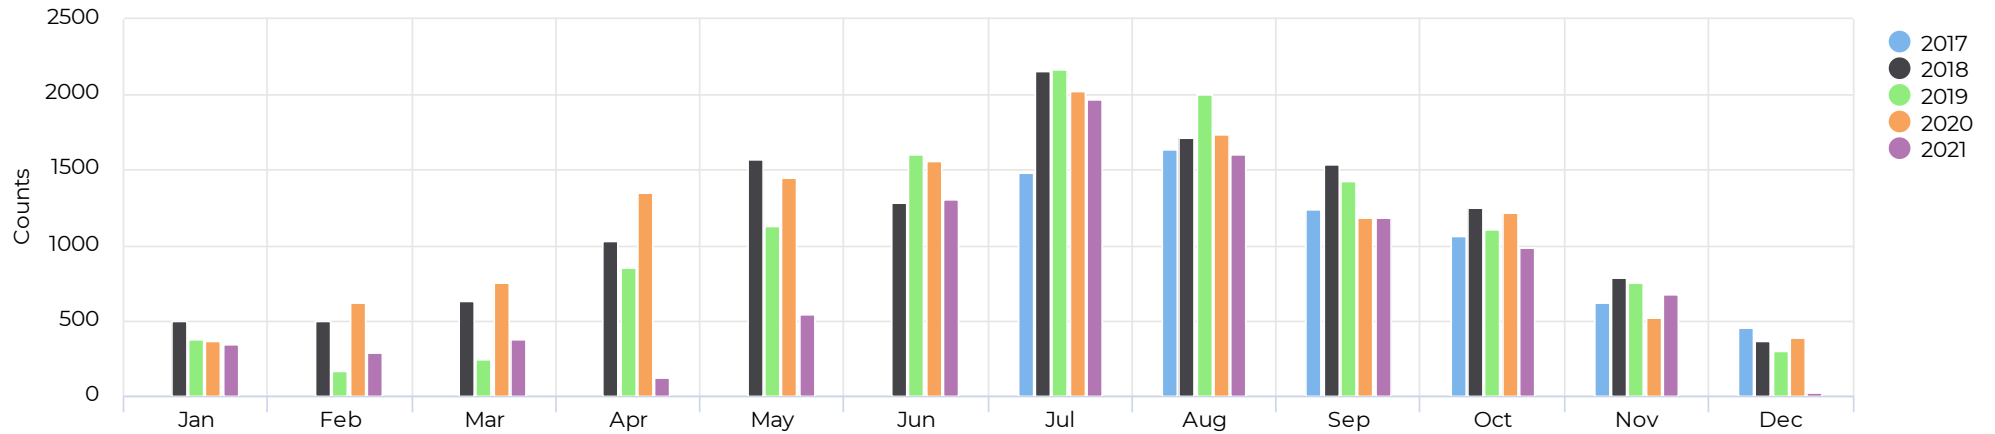

Daily Average

10,846

Distribution by User Type

📅 12/02/2020 → 12/01/2021

Portland Ave. Bridge (Northside)

July 6, 2017 → December 2, 2021

Last Month Compared to Previous Year

📅 11/01/2021 → 11/30/2021

📈 Compared to 11/02/2020 → 12/01/2020

Portland Ave. Bridge (Northside)

July 6, 2017 → December 2, 2021

Last Week - Total Traffic by Hour

11/22/2021 → 11/28/2021

Traffic by Hour

12/02/2020 → 12/01/2021

Portland Ave. Bridge (Northside)

July 6, 2017 → December 2, 2021

Average of Vehicle traffic by month

Whole Period

Comparison by Month

Portland Ave. Bridge (Northside)

July 6, 2017 → December 2, 2021

Comparison by Month - Bike Activity

Comparison by Month - Pedestrian Activity

Portland Ave. Bridge (Northside)

July 6, 2017 → December 2, 2021

Weekly Comparison of Traffic Volumes

12/02/2020 → 12/01/2021

Portland Ave. Bridge (Northside)

July 6, 2017 → December 2, 2021

Daily Totals

📅 11/25/2021 → 12/01/2021