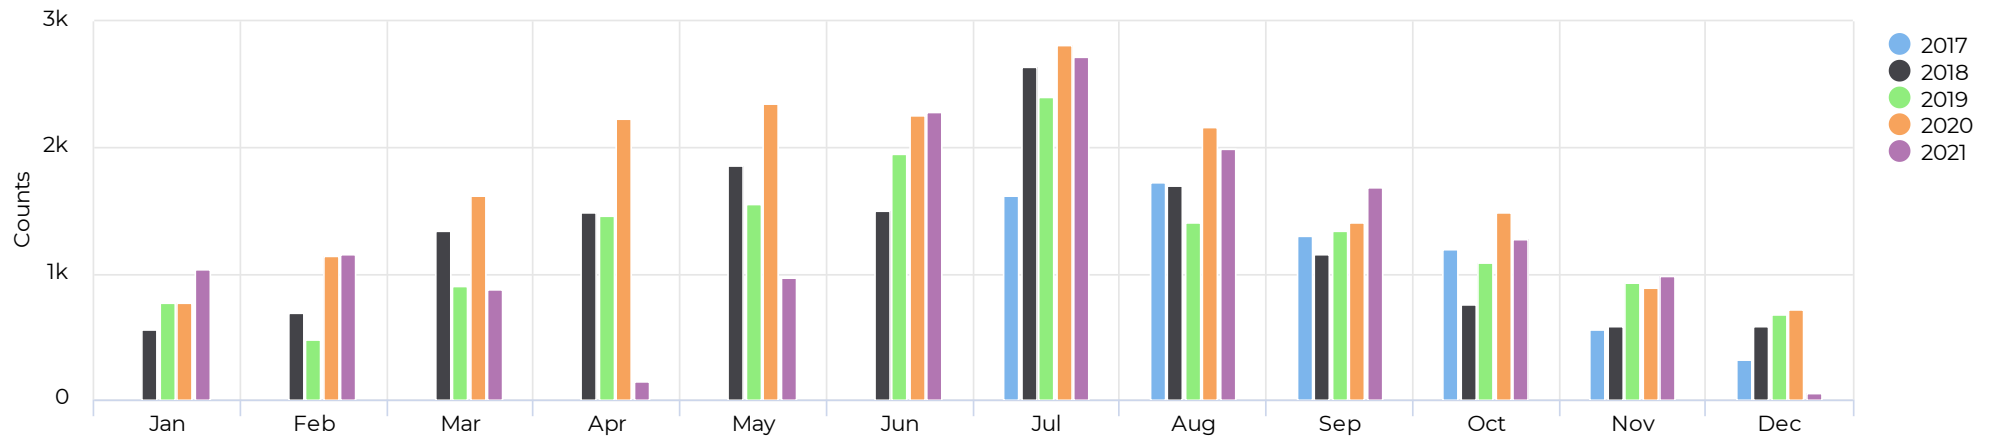

📈 Compared to 11/02/2020 → 12/01/2020

Portland Ave. Bridge (Northside)

July 6, 2017 → December 2, 2021

Last Week - Total Traffic by Hour

11/22/2021 → 11/28/2021

Traffic by Hour

12/02/2020 → 12/01/2021

Portland Ave. Bridge (Northside)

July 6, 2017 → December 2, 2021

Average of Vehicle traffic by month

Whole Period

Comparison by Month

Portland Ave. Bridge (Northside)

July 6, 2017 → December 2, 2021

Comparison by Month - Bike Activity

Comparison by Month - Pedestrian Activity

Portland Ave. Bridge (Northside)

July 6, 2017 → December 2, 2021

Weekly Comparison of Traffic Volumes

12/02/2020 → 12/01/2021

Portland Ave. Bridge (Northside)

July 6, 2017 → December 2, 2021

Daily Totals

📅 11/25/2021 → 12/01/2021