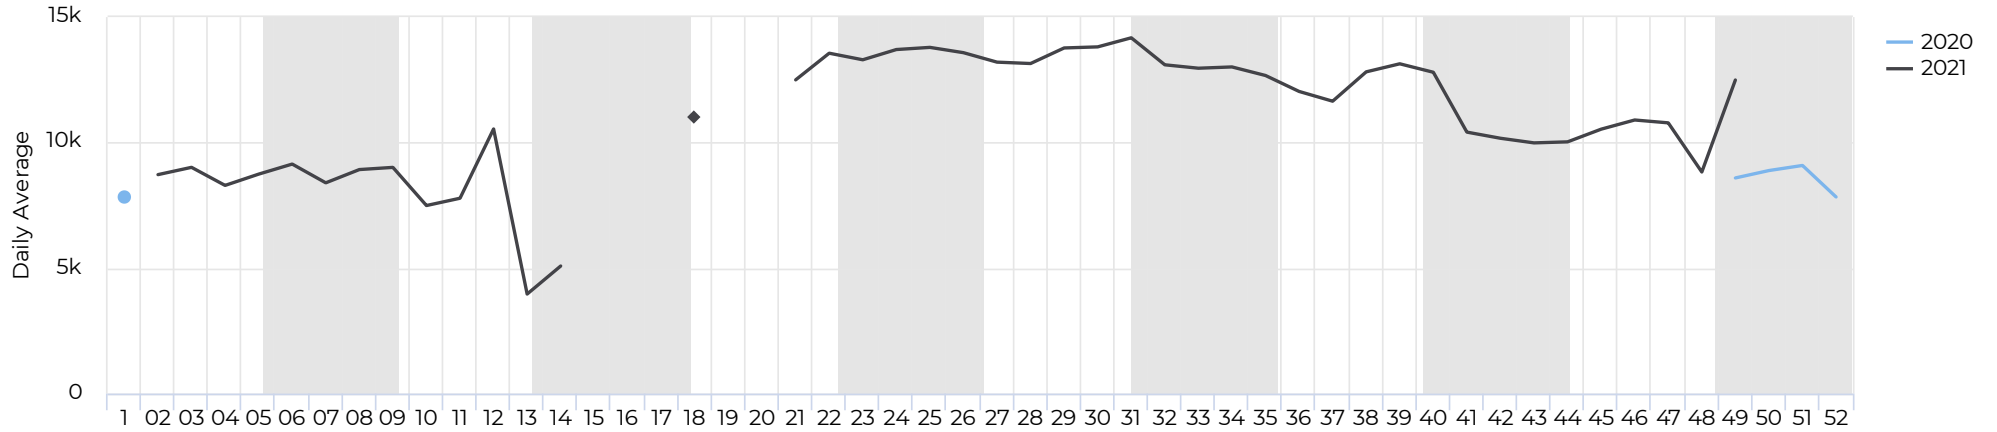

📈 Compared to 11/02/2020 → 12/01/2020

Portland Ave. Bridge (Northside)

July 6, 2017 → December 2, 2021

Last Week - Total Traffic by Hour

11/22/2021 → 11/28/2021

Traffic by Hour

12/02/2020 → 12/01/2021

Portland Ave. Bridge (Northside)

July 6, 2017 → December 2, 2021

Average of Vehicle traffic by month

Whole Period

Comparison by Month

Portland Ave. Bridge (Northside)

July 6, 2017 → December 2, 2021

Comparison by Month - Bike Activity

Comparison by Month - Pedestrian Activity

Portland Ave. Bridge (Northside)

July 6, 2017 → December 2, 2021

Weekly Comparison of Traffic Volumes

12/02/2020 → 12/01/2021

Portland Ave. Bridge (Northside)

July 6, 2017 → December 2, 2021

Daily Totals

📅 11/25/2021 → 12/01/2021