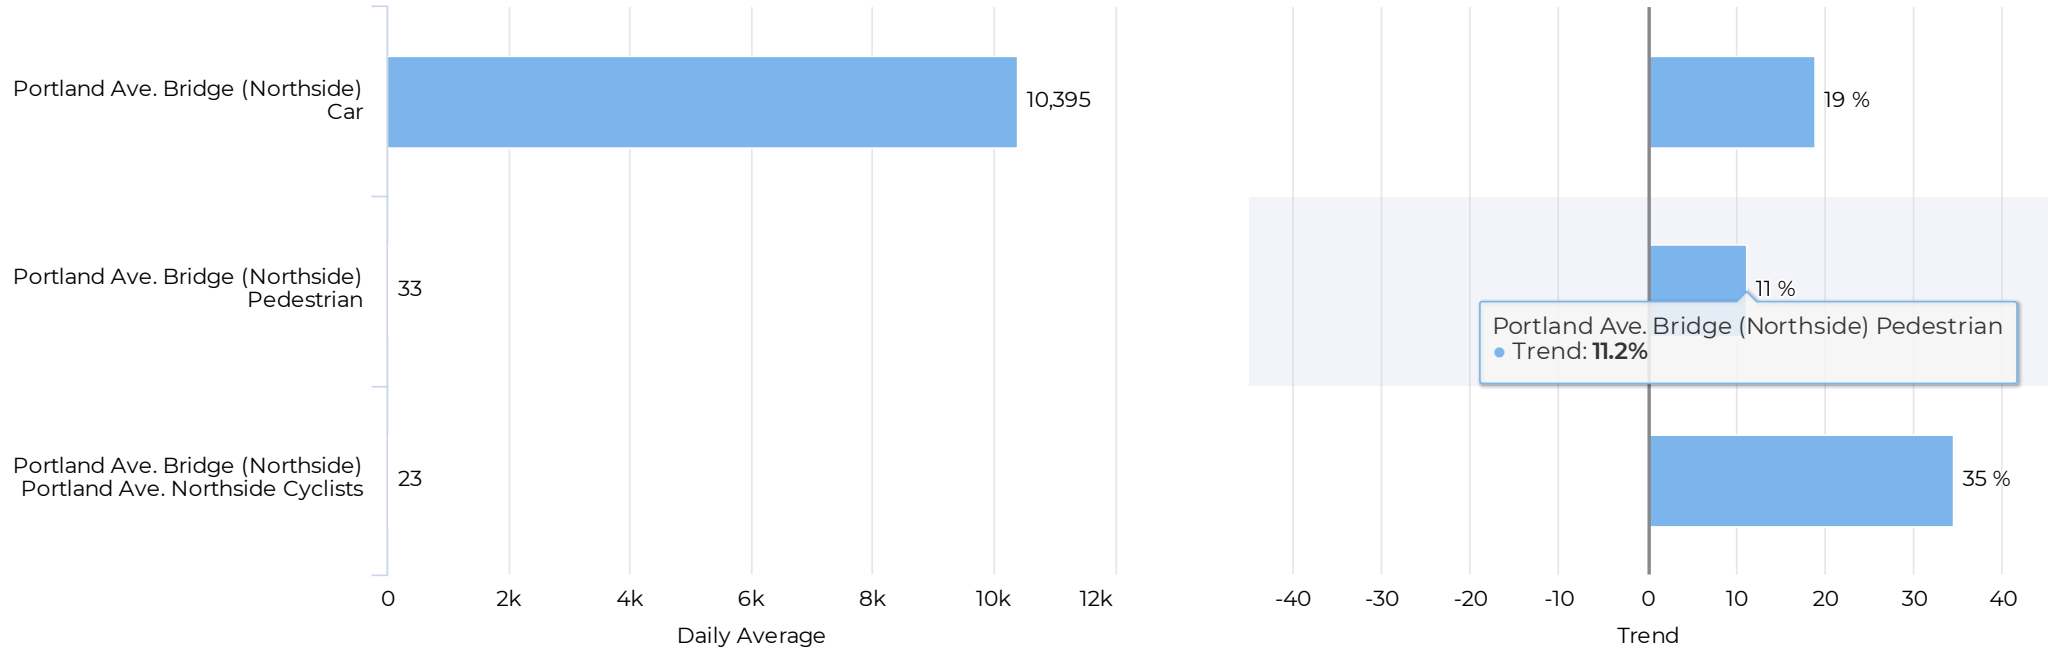

Daily Average

10,846

Distribution by User Type

📅 12/02/2020 → 12/01/2021

Portland Ave. Bridge (Northside)

July 6, 2017 → December 2, 2021

Last Month Compared to Previous Year

📅 11/01/2021 → 11/30/2021

📈 Compared to 11/02/2020 → 12/01/2020

Portland Ave. Bridge (Northside)

July 6, 2017 → December 2, 2021

Last Week - Total Traffic by Hour

11/22/2021 → 11/28/2021

Traffic by Hour

12/02/2020 → 12/01/2021

Portland Ave. Bridge (Northside)

July 6, 2017 → December 2, 2021

Average of Vehicle traffic by month

Whole Period

Comparison by Month

Portland Ave. Bridge (Northside)

July 6, 2017 → December 2, 2021

Comparison by Month - Bike Activity

Comparison by Month - Pedestrian Activity