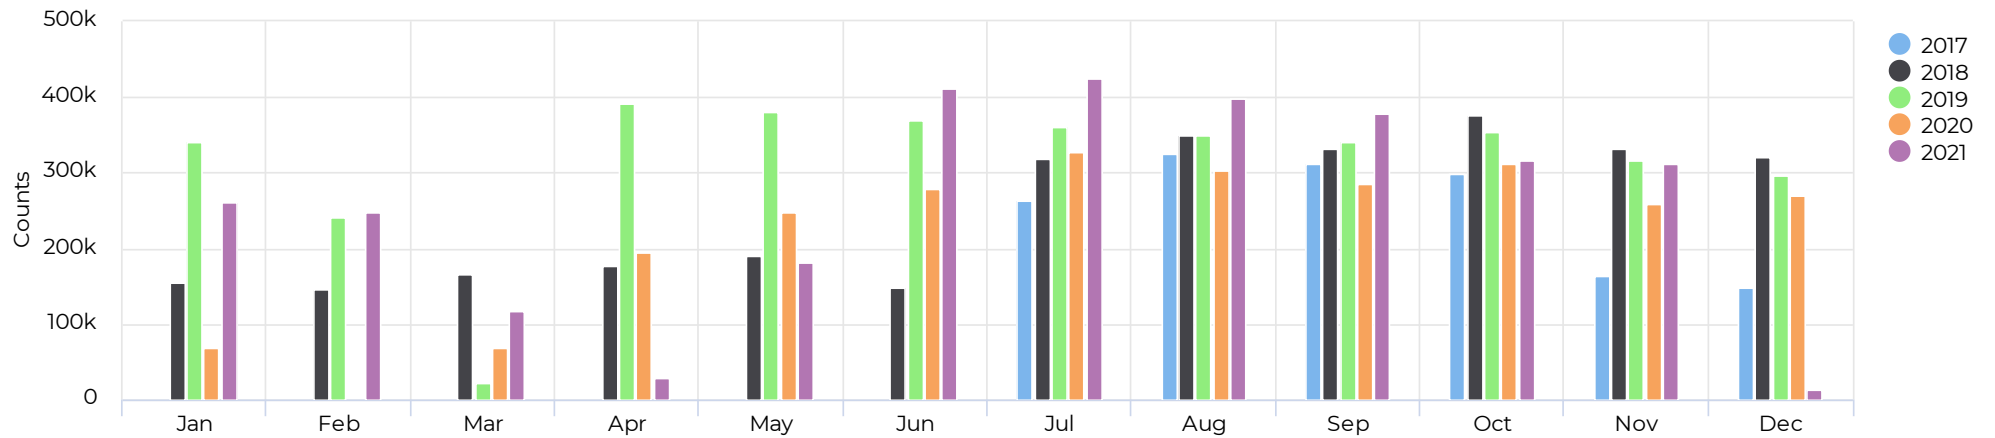

Daily Average

10,846

Distribution by User Type

📅 12/02/2020 → 12/01/2021

Portland Ave. Bridge (Northside)

July 6, 2017 → December 2, 2021

Last Month Compared to Previous Year

📅 11/01/2021 → 11/30/2021

📈 Compared to 11/02/2020 → 12/01/2020

Portland Ave. Bridge (Northside)

July 6, 2017 → December 2, 2021

Last Week - Total Traffic by Hour

11/22/2021 → 11/28/2021

Traffic by Hour

12/02/2020 → 12/01/2021

Portland Ave. Bridge (Northside)

July 6, 2017 → December 2, 2021

Average of Vehicle traffic by month

Whole Period

Comparison by Month

Portland Ave. Bridge (Northside)

July 6, 2017 → December 2, 2021

Comparison by Month - Bike Activity

Comparison by Month - Pedestrian Activity

Portland Ave. Bridge (Northside)

July 6, 2017 → December 2, 2021

Weekly Comparison of Traffic Volumes

12/02/2020 → 12/01/2021

Portland Ave. Bridge (Northside)

July 6, 2017 → December 2, 2021

Daily Totals

📅 11/25/2021 → 12/01/2021