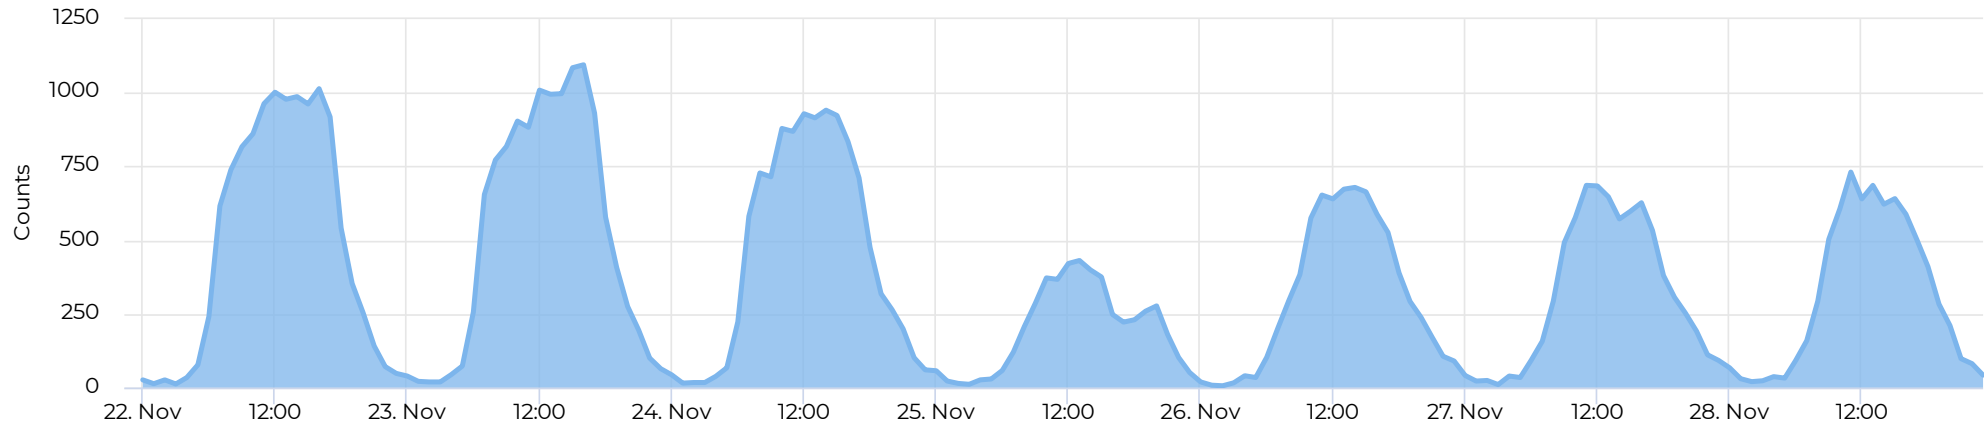

Daily Average

10,523

November 2018

📅 1 periods

Daily Average

11,071

November 2017

📅 1 periods

Daily Average

10,846

Distribution by User Type

📅 12/02/2020 → 12/01/2021

Portland Ave. Bridge (Northside)

July 6, 2017 → December 2, 2021

Last Month Compared to Previous Year

📅 11/01/2021 → 11/30/2021

📈 Compared to 11/02/2020 → 12/01/2020

Portland Ave. Bridge (Northside)

July 6, 2017 → December 2, 2021

Last Week - Total Traffic by Hour

11/22/2021 → 11/28/2021

Traffic by Hour

12/02/2020 → 12/01/2021

Portland Ave. Bridge (Northside)

July 6, 2017 → December 2, 2021

Average of Vehicle traffic by month

Whole Period

Comparison by Month

Portland Ave. Bridge (Northside)

July 6, 2017 → December 2, 2021

Comparison by Month - Bike Activity

Comparison by Month - Pedestrian Activity