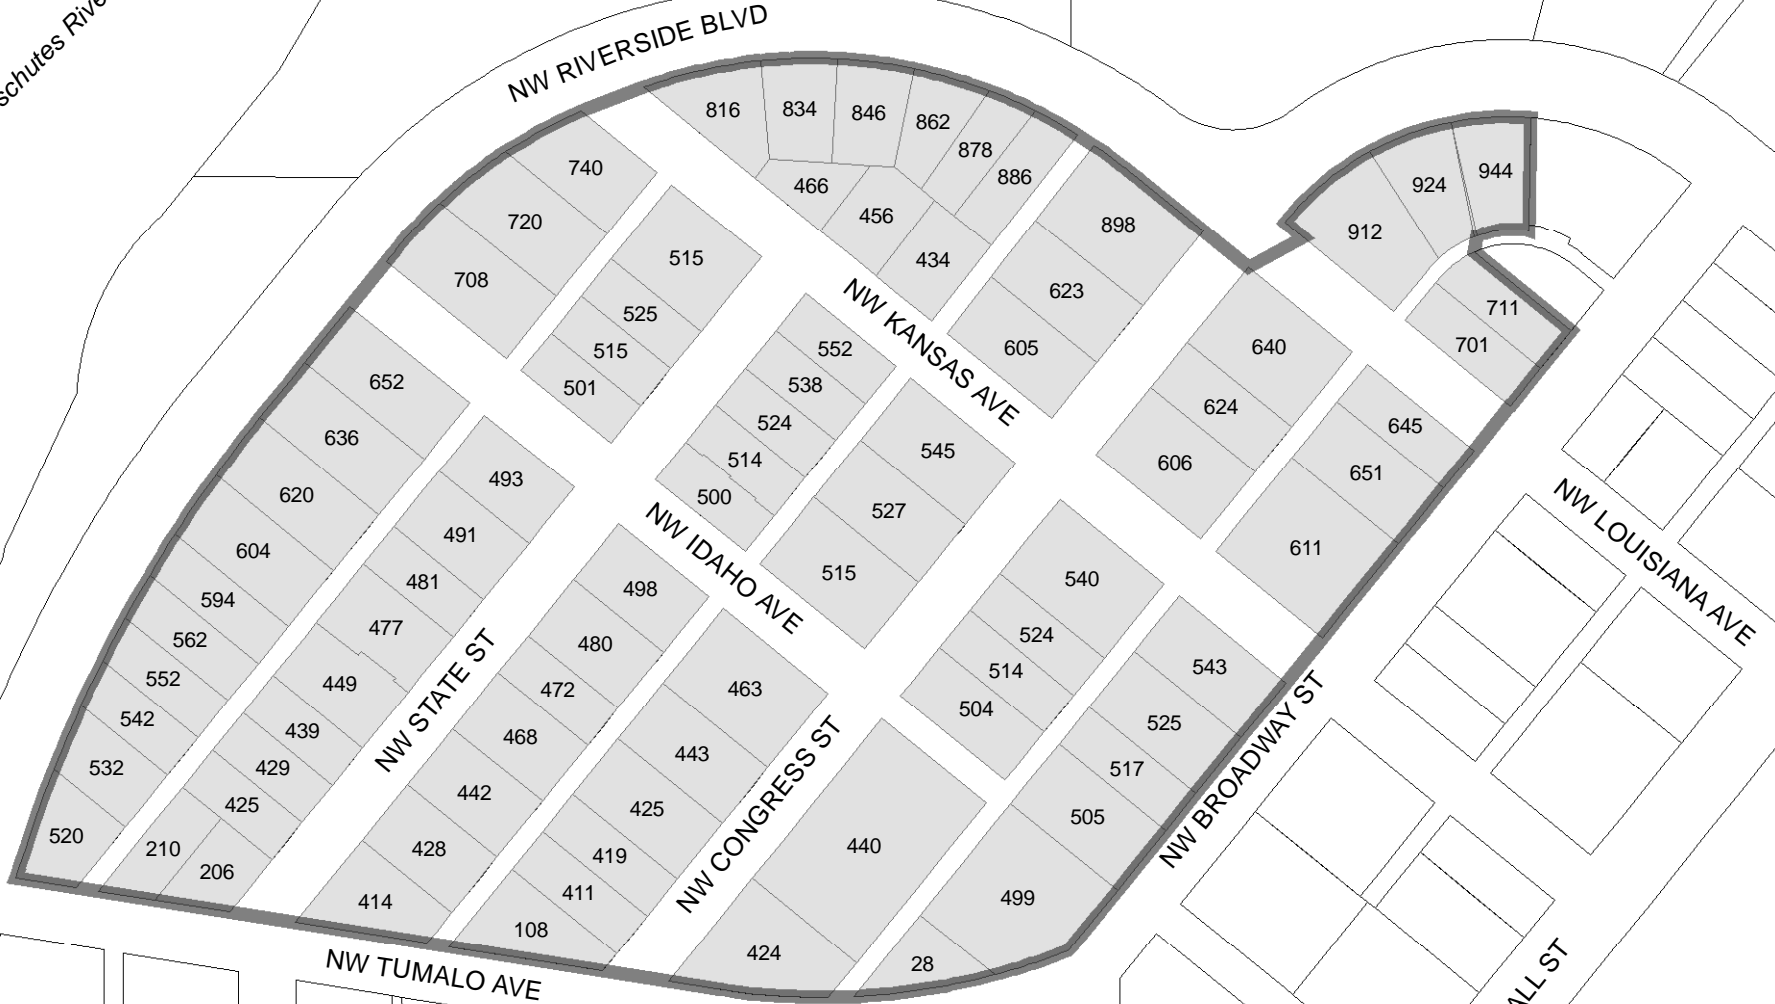

Drake Park

1" = 200'

Deschutes River

***Drake Park Neighborhood  
Historic District Boundary***  
March 29, 2006