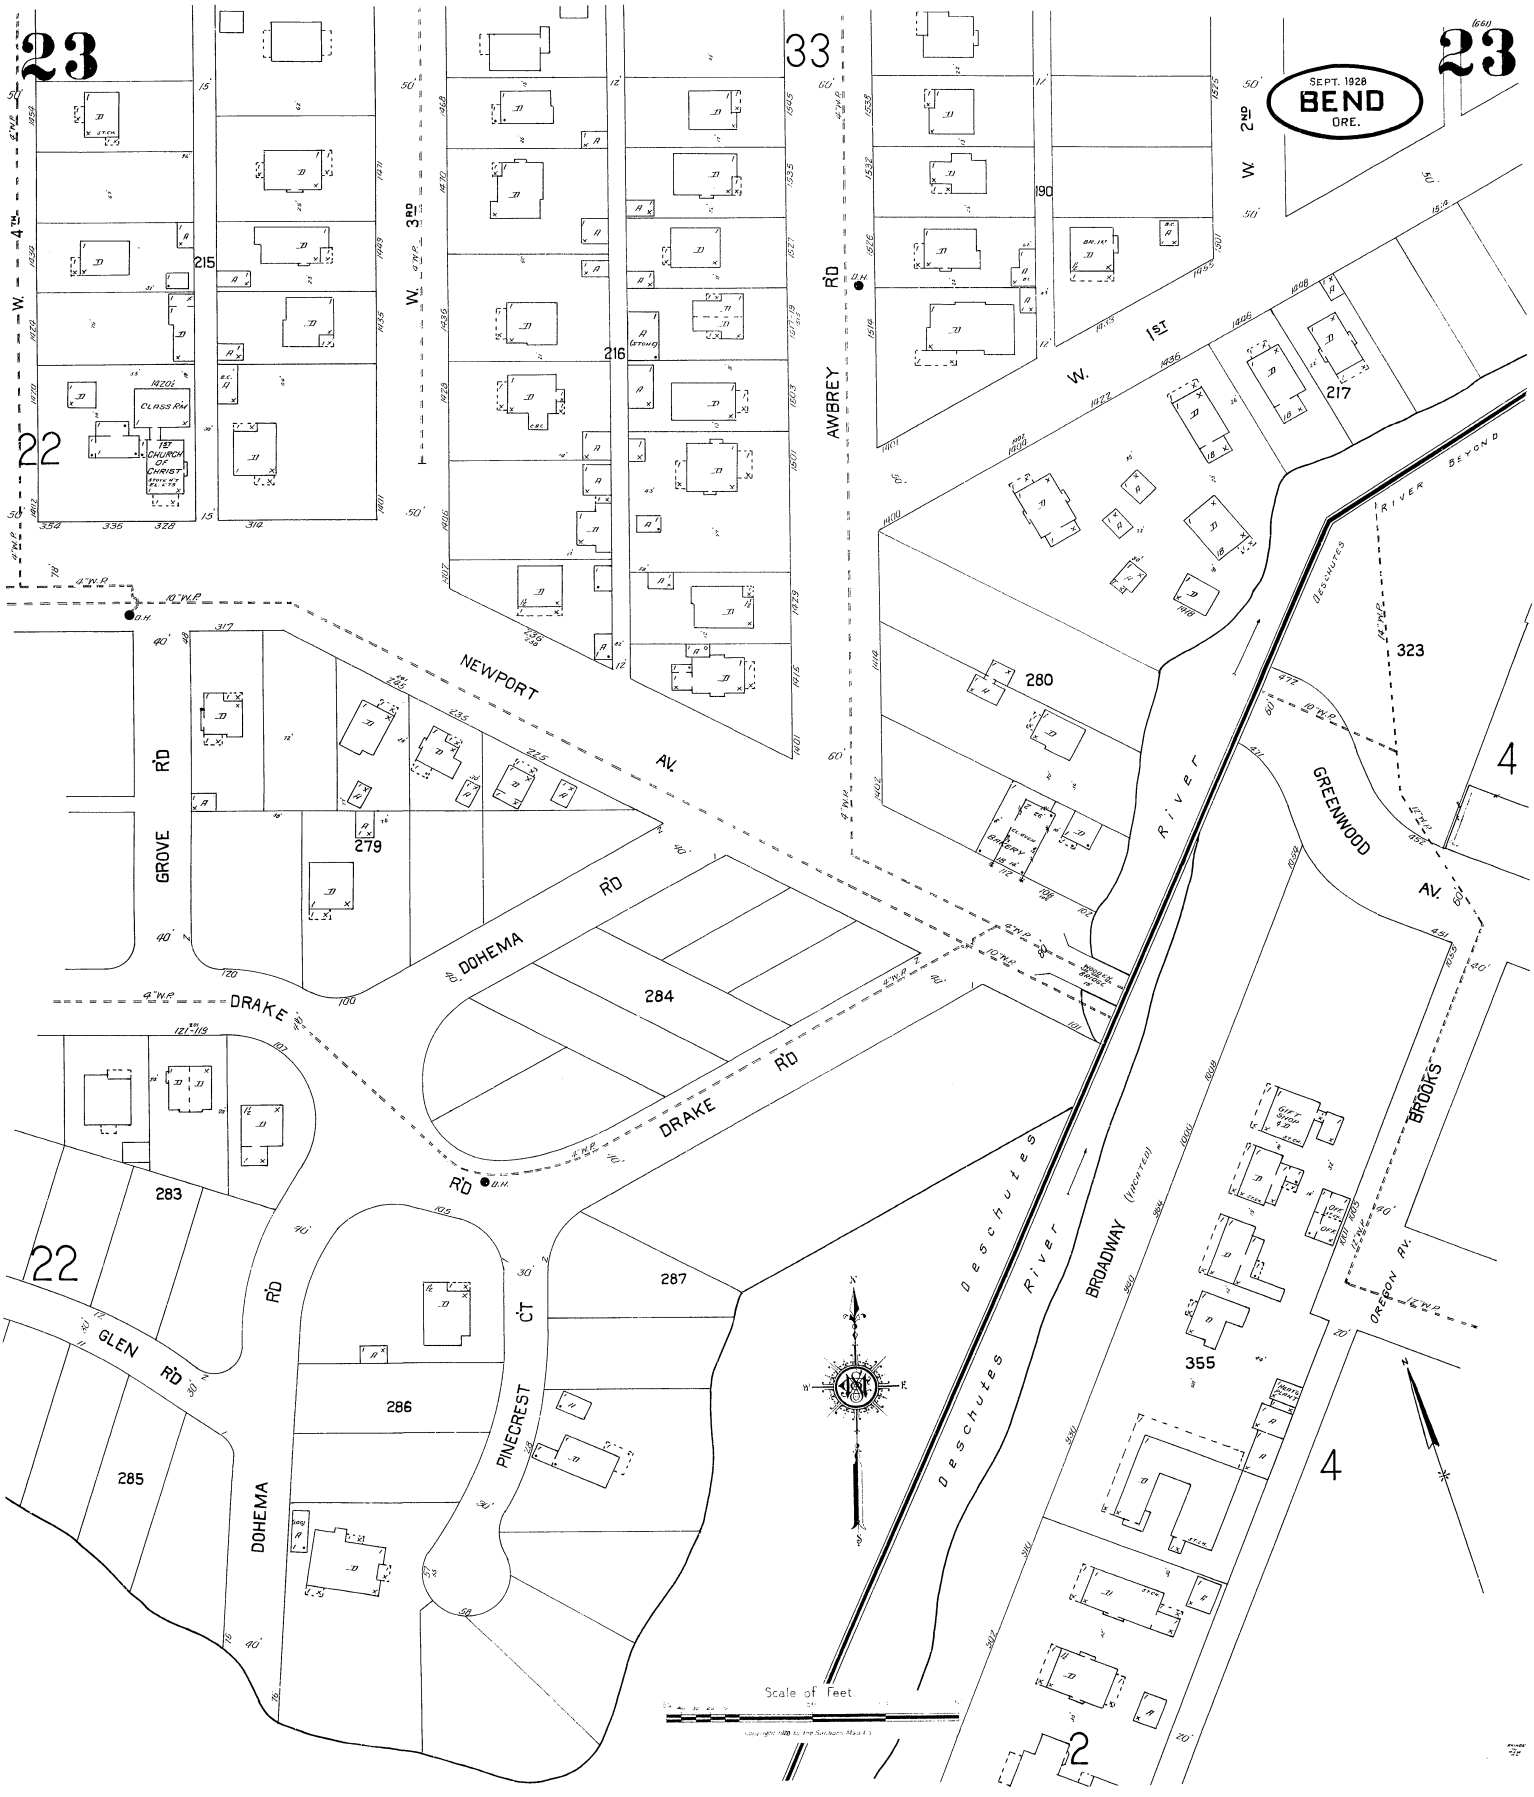

23

33

23

SEPT. 1928  
BEND  
ORE.

Scale of Feet

Copyright 1928 by the Suburban Map Co.