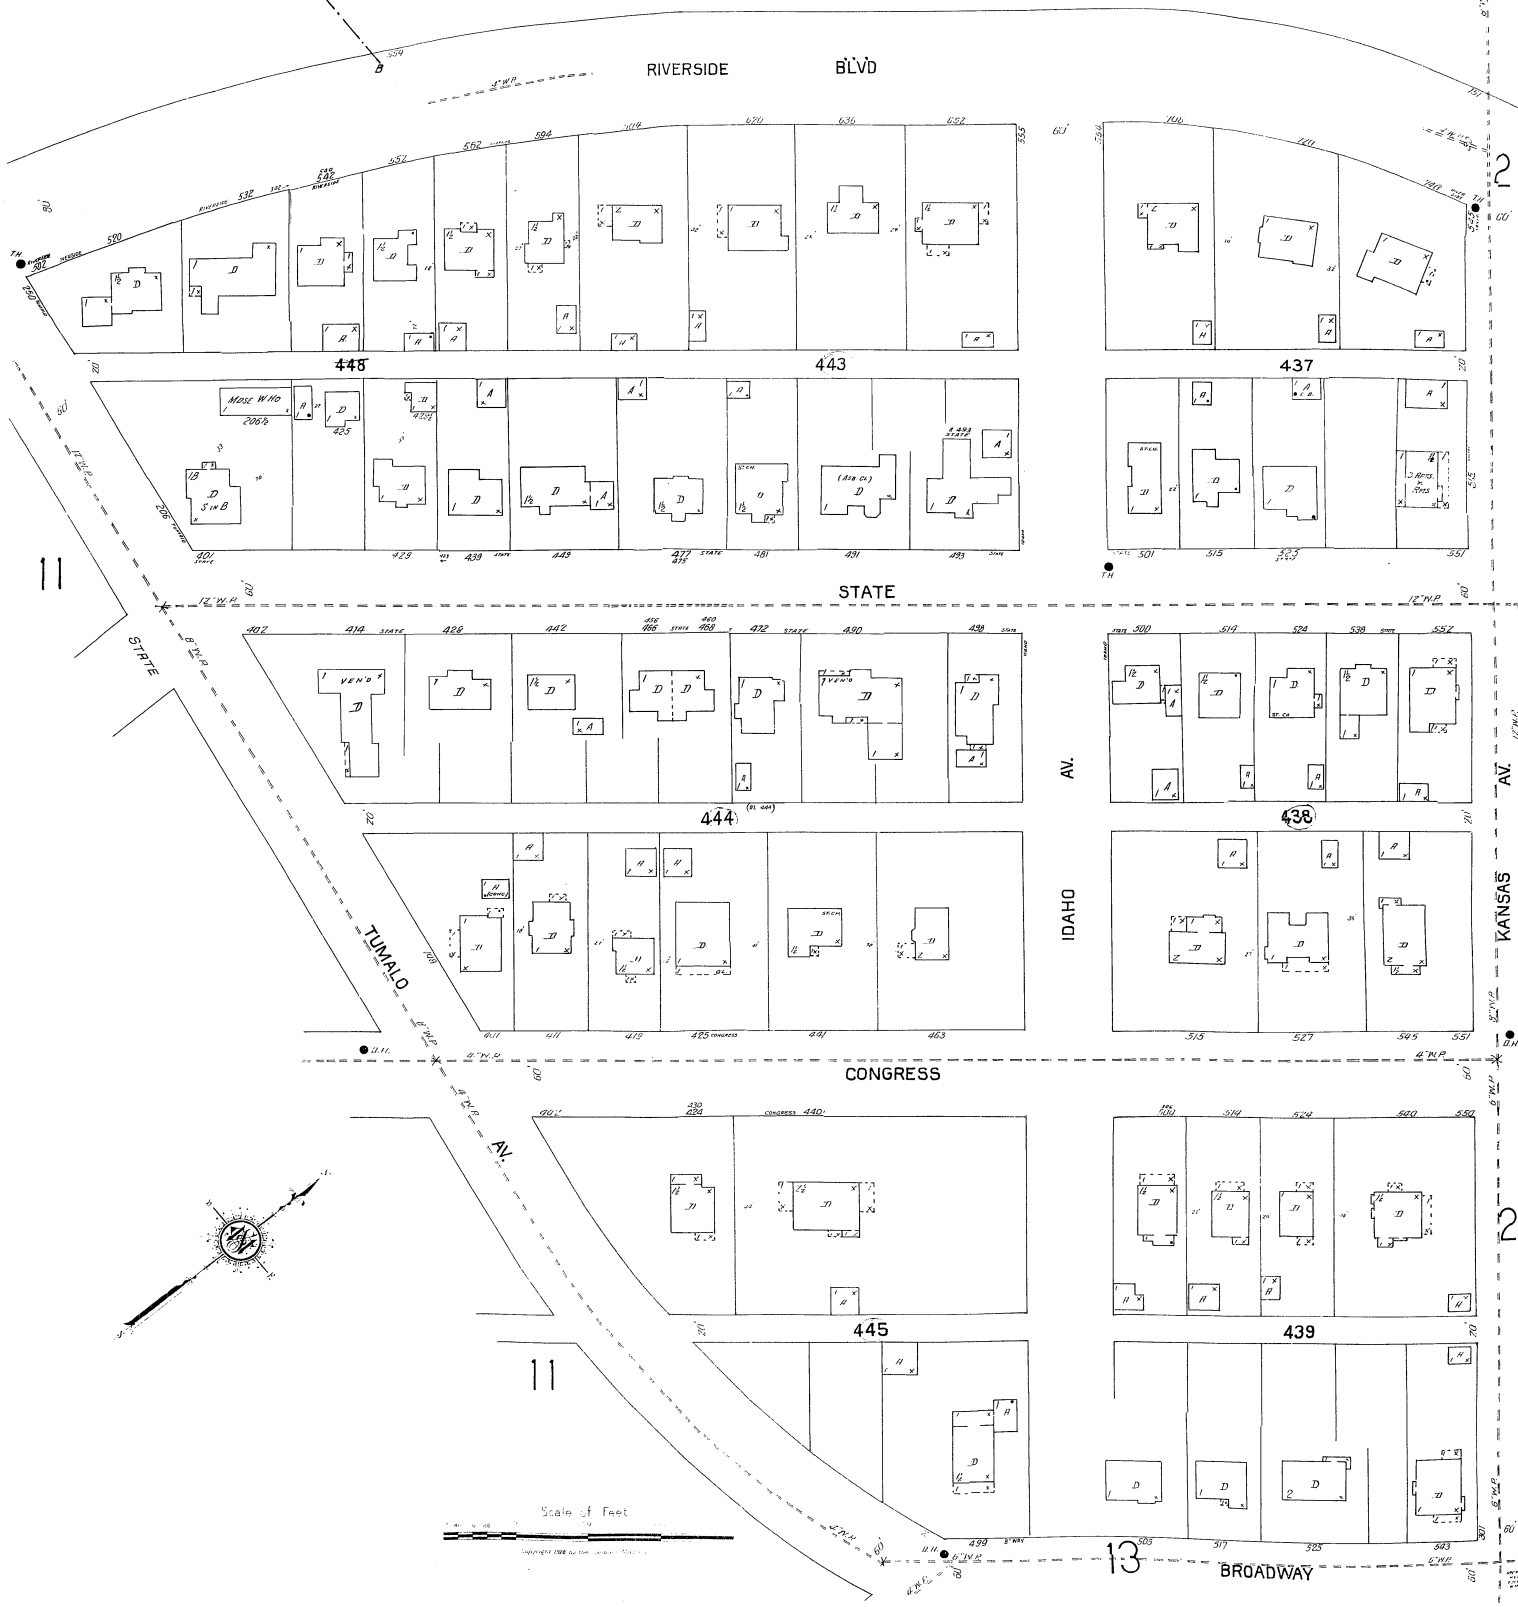

10 ORE 50.2

DESCHUTES RIVER BEYOND
442 DRAKE PARK

436

10

SEPT. 1928
BEND
ORE.

11

2

11

IDAHO

CONGRESS

2

13

BROADWAY