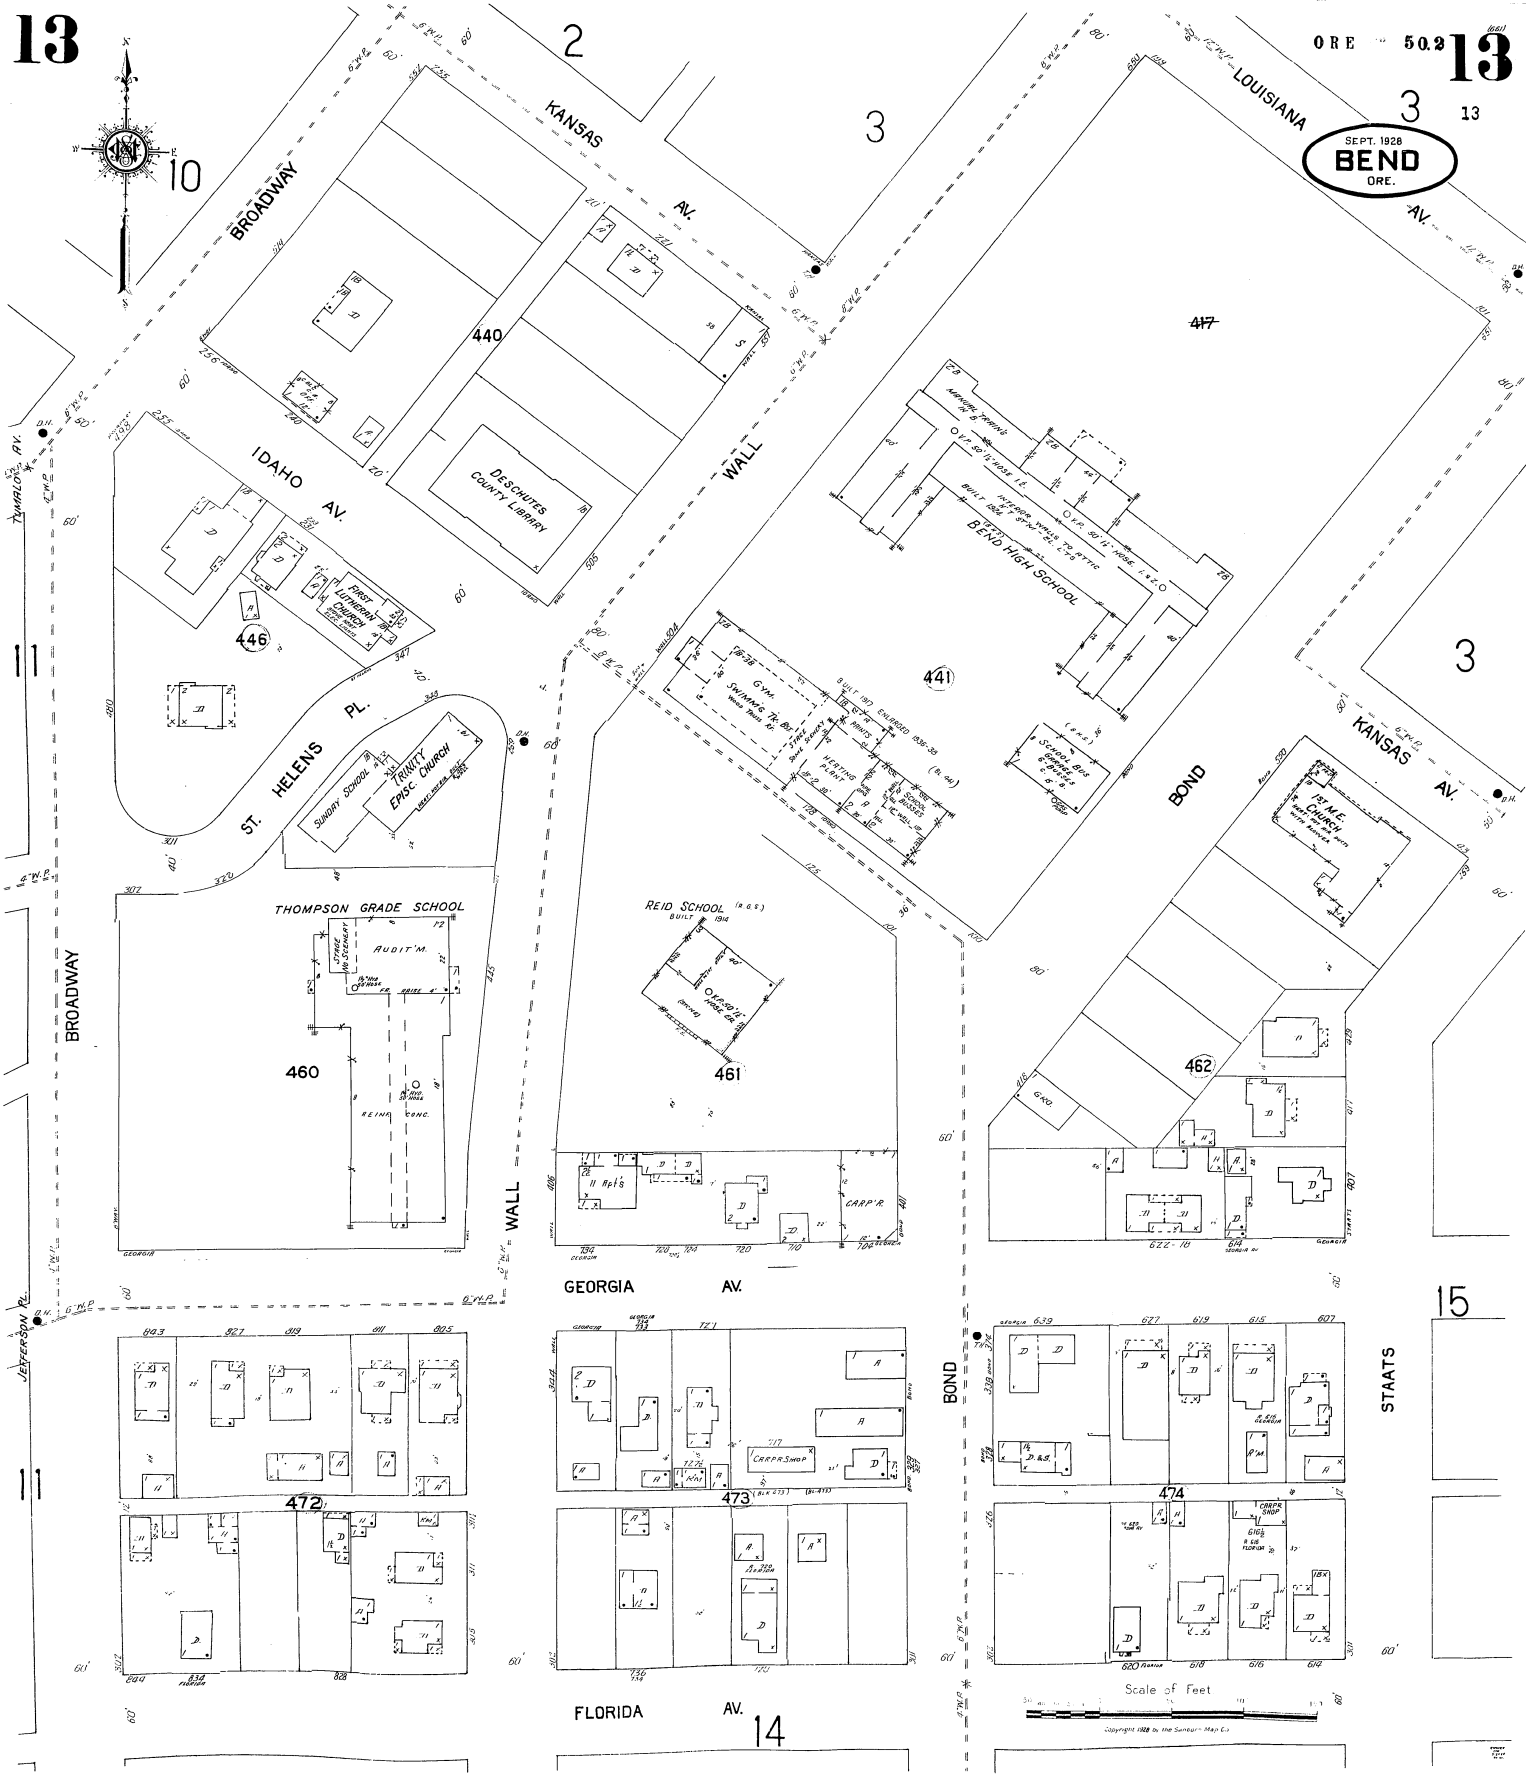

13

ORE 50.2
13
SEPT. 1928
BEND
ORE.

14

15

STARTS