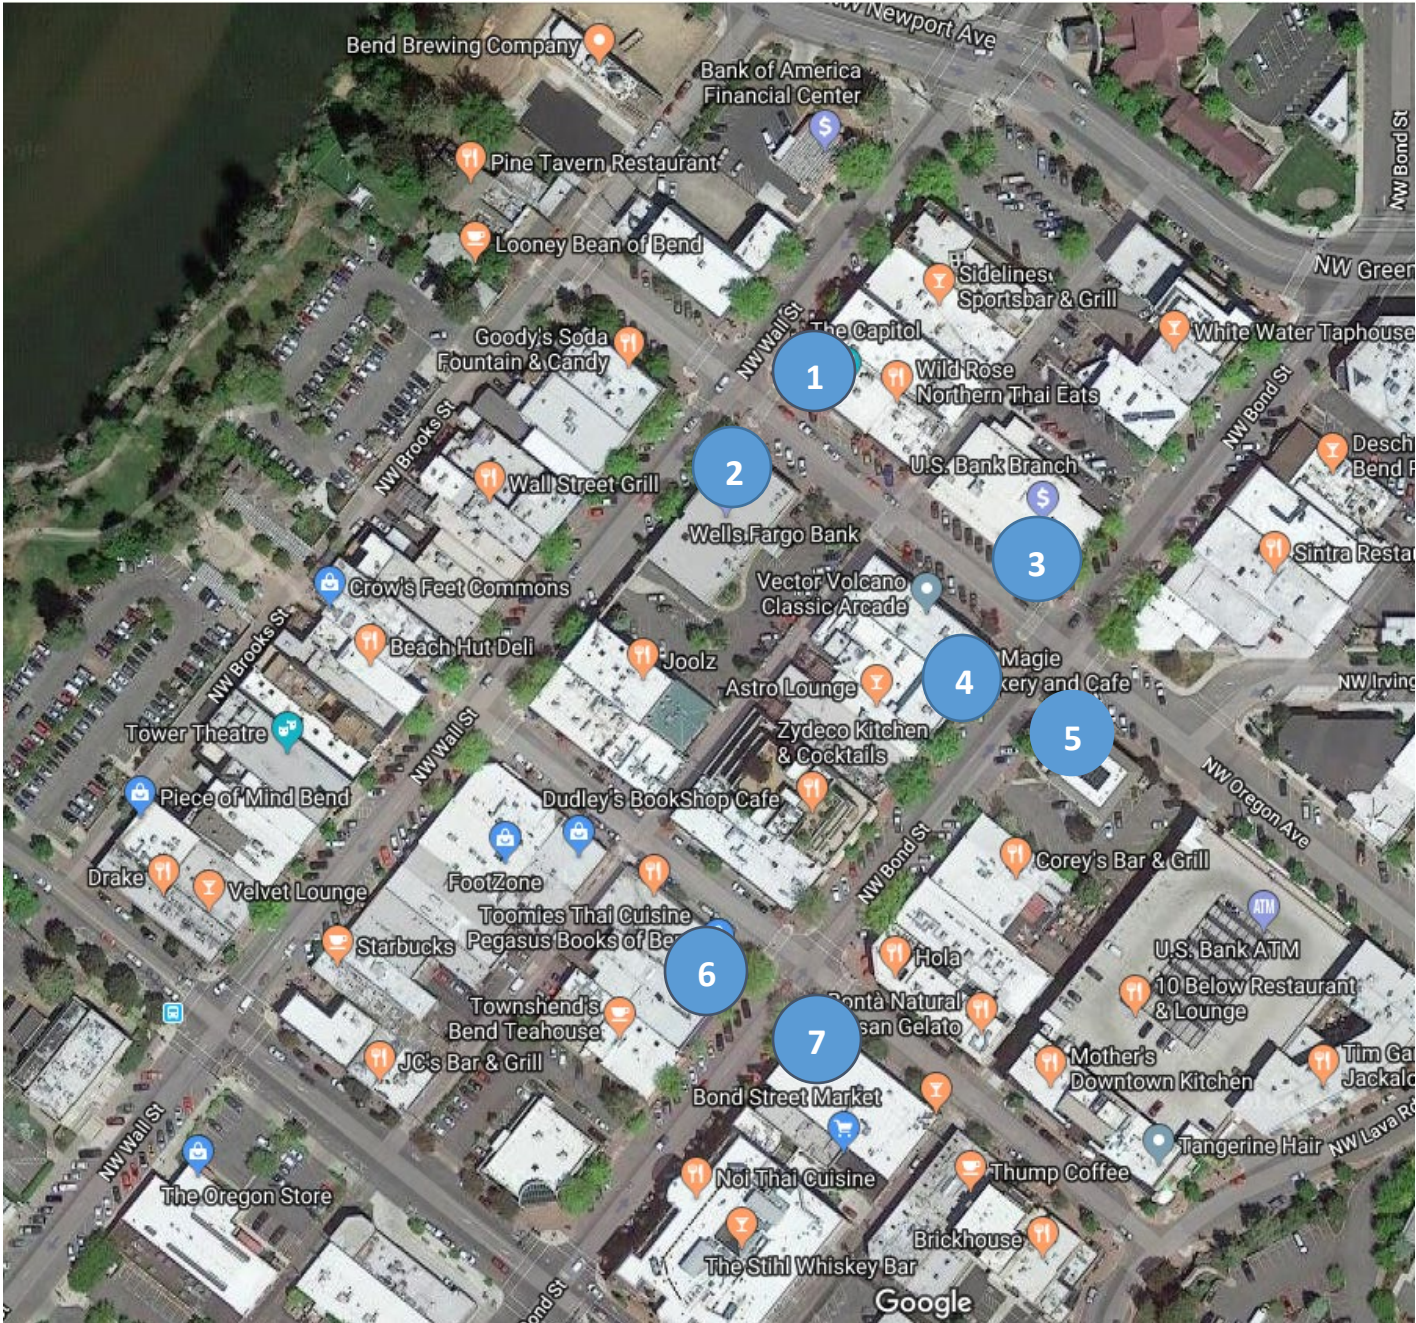

# 2026 Sidewalk Vendor Locations

1. NE Corner of Wall St & Oregon Ave
2. SE Corner of Wall St & Oregon Ave
3. NW Corner of Bond St & Oregon Ave
4. SW Corner of Bond St & Oregon Ave
5. SE Corner of Bond St. & Oregon Ave
6. SW Corner of Bond St & Minnesota Ave
7. SE Corner of Bond St & Minnesota Ave
8. **Vegetable Man - Reed Ln & 3<sup>rd</sup> St - not pictured on map**